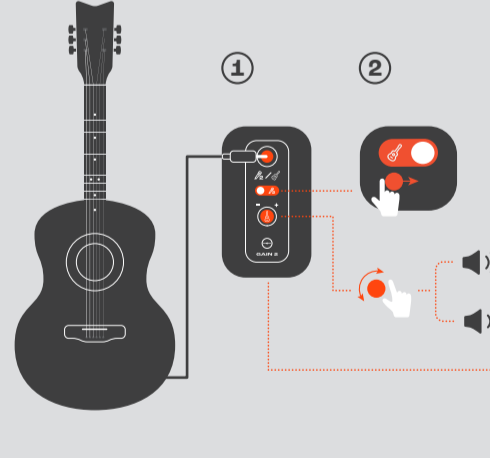

QUICK START GUIDE

PARTYBOX
ULTIMATE

JBL
HARMAN

WHAT'S IN THE BOX

* Power cord quantity and plug type vary by regions.

APP

Connect your Android™ or iOS device to the Wi-Fi network and follow app instructions to complete speaker setup.

Q JBL ONE

GET IT ON
Google Play

Download on the
App Store

*The availability of features will vary between countries and not all features may be available in your country.

MUSIC STREAMING

JBL ONE

Stream music through the JBL One app or supported music services.

BLUETOOTH PAIRING

PLAY

MOMENT ♥

Press ♥ to play the playlist or select a speaker setting preset in the JBL One app.

LIGHTSHOW

Apply lightshow presets and more with the JBL One app.

MICROPHONE

GUITAR

JBL PARTYPAD™

Video Tutorial

MULTI-SPEAKER CONNECTION

CHARGING