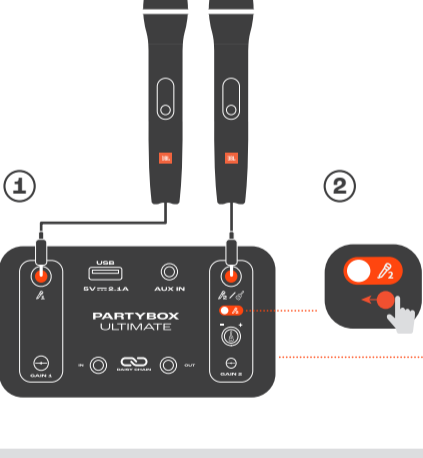

MICROPHONE