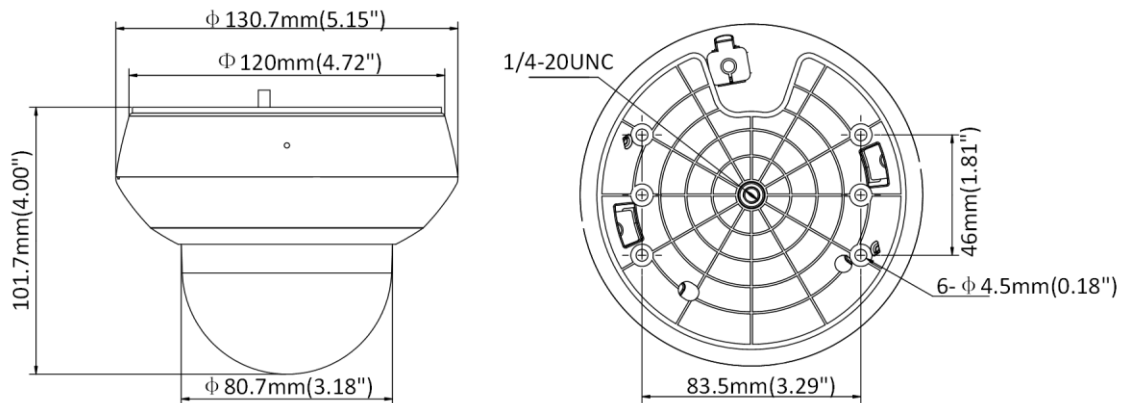

Dimensions

Accessory

Optional

LAS60-57CN-RJ45
Hi-PoE Midspan