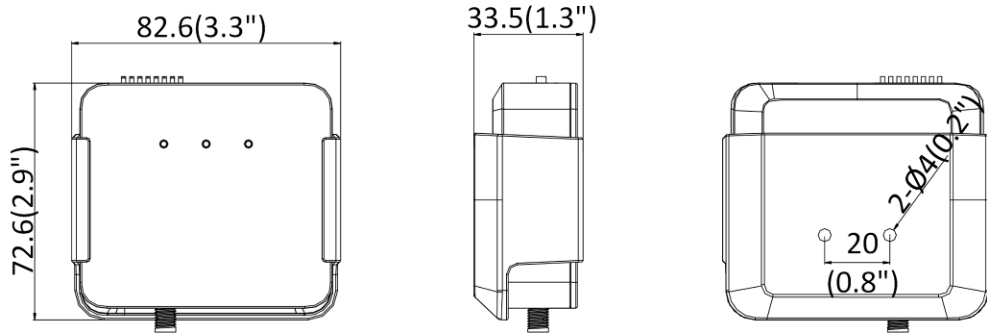

Dimension	Main body: 77.5 mm × 69 mm × 26 mm (3.1" × 2.7" × 1.0") L10: Ø26 mm × 40 mm (Ø1.0" × 1.6") L20: 37 mm × 26 mm × 25 mm (1.5" × 1.0" × 1.0") L30: Ø26 mm × 50 mm (Ø1.0" × 2.0")
Package Dimension	Kit/Main body: 254 mm × 164 mm × 130 mm (10" × 6.5" × 5.1") Camera: 219 mm × 139 mm × 100 mm (8.6" × 5.5" × 3.9")
Weight	Main body: approx. 90 g (0.2 lb.) Camera: approx. 90 g (0.2 lb.)
With Package Weight	Main body: approx. 456 g (1.0 lb.) Package (with 8 m cable): approx. 991 g (2.2 lb.) Package (with 2 m cable): approx. 776 g (1.7 lb.) Camera (with 8 m cable): approx. 676 g (1.5 lb.) Camera (with 2 m cable): approx. 451 g (1.0 lb.)
Storage Conditions	-30 °C to 60 °C (-22 °F to 140 °F). Humidity 95% or less (non-condensing)
Startup and Operating Conditions	-30 °C to 60 °C (-22 °F to 140 °F). Humidity 95% or less (non-condensing)
Language	18 languages: English, Traditional Chinese, Russian, Turkish, Japanese, Korean, Thai, Vietnamese, Estonian, Bulgarian, Hungarian, Czech, Slovak, French, Italian, German, Spanish, Portuguese
General Function	One-key reset, heartbeat, mirror, password protection, privacy mask, rotate, watermark, IP address filter
Length of Lens Cable	2 m (6.6 ft.) and 8 m (26.2 ft.) optional
Approval	
EMC	FCC (47 CFR Part 15, Subpart B); CE-EMC (EN 55032: 2015, EN 61000-3-2:2019, EEN 61000-3-3:2013+A1:2019, EN 50130-4: 2011+A1: 2014); RCM (AS/NZS CISPR 32: 2015); IC (ICES-003: Issue 7); KC (KN 32: 2015, KN 35: 2015)
Safety	UL (UL 62368-1); CB (IEC 62368-1:2014+A11); CE-LVD (EN 62368-1:2014/A11:2017); BIS (IS 13252(Part 1):2010/ IEC 60950-1 : 2005); LOA (IEC/EN 60950-1)
Environment	CE-RoHS (2011/65/EU); WEEE (2012/19/EU); Reach (Regulation (EC) No 1907/2006)

▪ **Dimension**

L10:

L20:

L30:

Main Body:

Main Body with Bracket:

Unit: mm (inch)

Distributed by