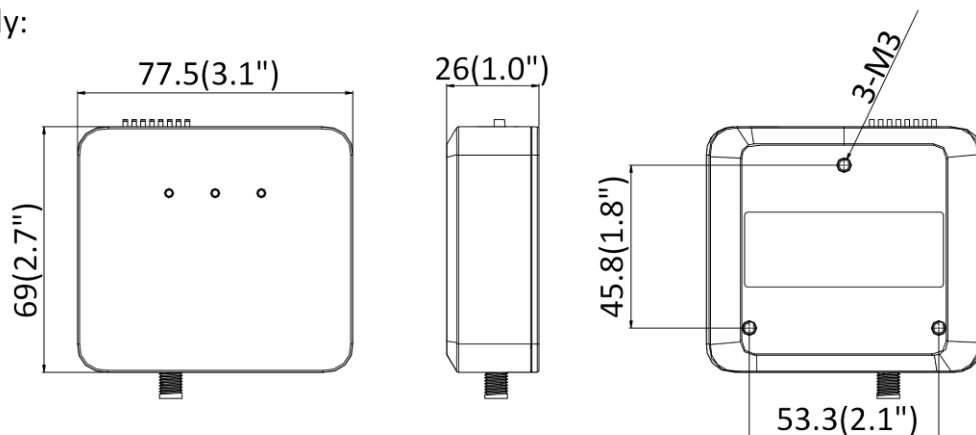

Dimension	Main body: 77.5 mm × 69 mm × 26 mm (3.1" × 2.7" × 1.0") L10: Ø26 mm × 40 mm (Ø1.0" × 1.6") L20: 37 mm × 26 mm × 25 mm (1.5" × 1.0" × 1.0") L30: Ø26 mm × 50 mm (Ø1.0" × 2.0")
Package Dimension	Kit/Main body: 254 mm × 164 mm × 130 mm (10" × 6.5" × 5.1") Camera: 219 mm × 139 mm × 100 mm (8.6" × 5.5" × 3.9")
Weight	Main body: approx. 90 g (0.2 lb.) Camera: approx. 90 g (0.2 lb.)
With Package Weight	Main body: approx. 456 g (1.0 lb.) Package (with 8 m cable): approx. 991 g (2.2 lb.) Package (with 2 m cable): approx. 776 g (1.7 lb.) Camera (with 8 m cable): approx. 676 g (1.5 lb.) Camera (with 2 m cable): approx. 451 g (1.0 lb.)
Storage Conditions	-30 °C to 60 °C (-22 °F to 140 °F). Humidity 95% or less (non-condensing)
Startup and Operating Conditions	-30 °C to 60 °C (-22 °F to 140 °F). Humidity 95% or less (non-condensing)
Language	18 languages: English, Traditional Chinese, Russian, Turkish, Japanese, Korean, Thai, Vietnamese, Estonian, Bulgarian, Hungarian, Czech, Slovak, French, Italian, German, Spanish, Portuguese
General Function	One-key reset, heartbeat, mirror, password protection, privacy mask, rotate, watermark, IP address filter
Length of Lens Cable	2 m (6.6 ft.) and 8 m (26.2 ft.) optional
Approval	
EMC	FCC (47 CFR Part 15, Subpart B); CE-EMC (EN 55032: 2015, EN 61000-3-2:2019, EEN 61000-3-3:2013+A1:2019, EN 50130-4: 2011+A1: 2014); RCM (AS/NZS CISPR 32: 2015); IC (ICES-003: Issue 7); KC (KN 32: 2015, KN 35: 2015)
Safety	UL (UL 62368-1); CB (IEC 62368-1:2014+A11); CE-LVD (EN 62368-1:2014/A11:2017); BIS (IS 13252(Part 1):2010/ IEC 60950-1 : 2005); LOA (IEC/EN 60950-1)
Environment	CE-RoHS (2011/65/EU); WEEE (2012/19/EU); Reach (Regulation (EC) No 1907/2006)

▪ **Dimension**

L10:

L20:

L30:

Main Body:

Main Body with Bracket:

Unit: mm (inch)

Distributed by