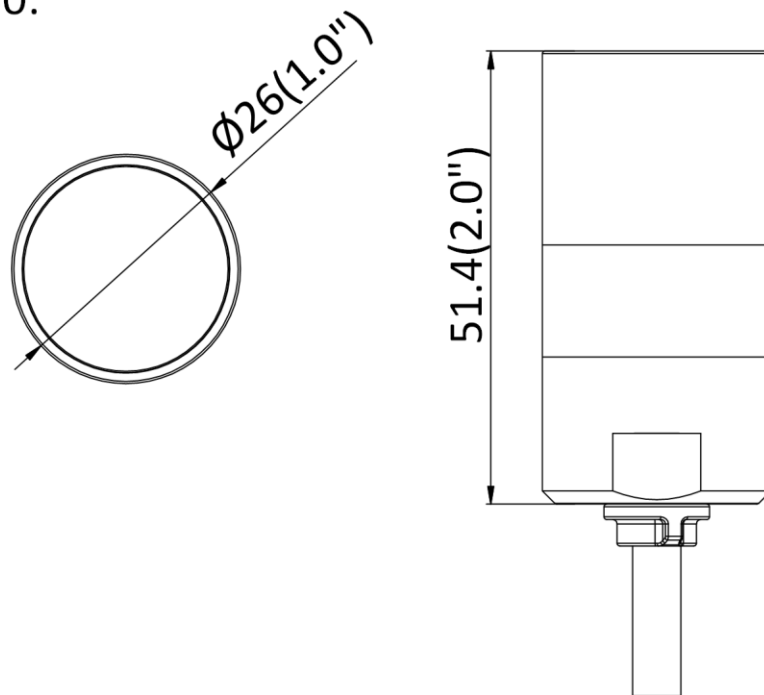

Dimension	Main body: 77.5 mm × 69 mm × 26 mm (3.1" × 2.7" × 1.0") L10: Ø26 mm × 40 mm (Ø1.0" × 1.6") L20: 37 mm × 26 mm × 25 mm (1.5" × 1.0" × 1.0") L30: Ø26 mm × 50 mm (Ø1.0" × 2.0")
Package Dimension	Kit/Main body: 254 mm × 164 mm × 130 mm (10" × 6.5" × 5.1") Camera: 219 mm × 139 mm × 100 mm (8.6" × 5.5" × 3.9")
Weight	Main body: approx. 90 g (0.2 lb.) Camera: approx. 90 g (0.2 lb.)
With Package Weight	Main body: approx. 456 g (1.0 lb.) Package (with 8 m cable): approx. 991 g (2.2 lb.) Package (with 2 m cable): approx. 776 g (1.7 lb.) Camera (with 8 m cable): approx. 676 g (1.5 lb.) Camera (with 2 m cable): approx. 451 g (1.0 lb.)
Storage Conditions	-30 °C to 60 °C (-22 °F to 140 °F). Humidity 95% or less (non-condensing)
Startup and Operating Conditions	-30 °C to 60 °C (-22 °F to 140 °F). Humidity 95% or less (non-condensing)
Language	18 languages: English, Traditional Chinese, Russian, Turkish, Japanese, Korean, Thai, Vietnamese, Estonian, Bulgarian, Hungarian, Czech, Slovak, French, Italian, German, Spanish, Portuguese
General Function	One-key reset, heartbeat, mirror, password protection, privacy mask, rotate, watermark, IP address filter
Length of Lens Cable	2 m (6.6 ft.) and 8 m (26.2 ft.) optional
Approval	
EMC	FCC (47 CFR Part 15, Subpart B); CE-EMC (EN 55032: 2015, EN 61000-3-2:2019, EEN 61000-3-3:2013+A1:2019, EN 50130-4: 2011+A1: 2014); RCM (AS/NZS CISPR 32: 2015); IC (ICES-003: Issue 7); KC (KN 32: 2015, KN 35: 2015)
Safety	UL (UL 62368-1); CB (IEC 62368-1:2014+A11); CE-LVD (EN 62368-1:2014/A11:2017); BIS (IS 13252(Part 1):2010/ IEC 60950-1 : 2005); LOA (IEC/EN 60950-1)
Environment	CE-RoHS (2011/65/EU); WEEE (2012/19/EU); Reach (Regulation (EC) No 1907/2006)

▪ **Dimension**

L10:

L20:

L30:

Main Body:

Main Body with Bracket:

Unit: mm (inch)

Distributed by