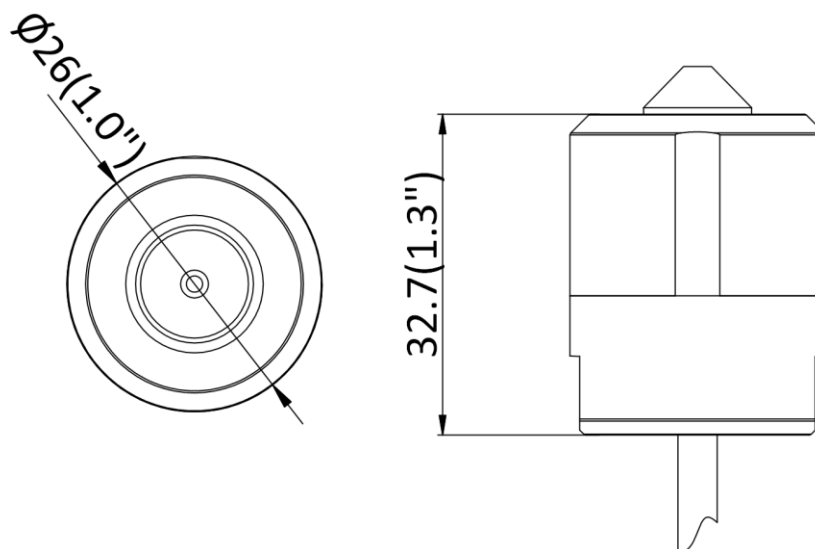

Dimension	Main body: 77.5 mm × 69 mm × 26 mm (3.1" × 2.7" × 1.0") L10: Ø26 mm × 40 mm (Ø1.0" × 1.6") L20: 37 mm × 26 mm × 25 mm (1.5" × 1.0" × 1.0") L30: Ø26 mm × 50 mm (Ø1.0" × 2.0")
Package Dimension	Kit/Main body: 254 mm × 164 mm × 130 mm (10" × 6.5" × 5.1") Camera: 219 mm × 139 mm × 100 mm (8.6" × 5.5" × 3.9")
Weight	Main body: approx. 90 g (0.2 lb.) Camera: approx. 90 g (0.2 lb.)
With Package Weight	Main body: approx. 456 g (1.0 lb.) Package (with 8 m cable): approx. 991 g (2.2 lb.) Package (with 2 m cable): approx. 776 g (1.7 lb.) Camera (with 8 m cable): approx. 676 g (1.5 lb.) Camera (with 2 m cable): approx. 451 g (1.0 lb.)
Storage Conditions	-30 °C to 60 °C (-22 °F to 140 °F). Humidity 95% or less (non-condensing)
Startup and Operating Conditions	-30 °C to 60 °C (-22 °F to 140 °F). Humidity 95% or less (non-condensing)
Language	18 languages: English, Traditional Chinese, Russian, Turkish, Japanese, Korean, Thai, Vietnamese, Estonian, Bulgarian, Hungarian, Czech, Slovak, French, Italian, German, Spanish, Portuguese
General Function	One-key reset, heartbeat, mirror, password protection, privacy mask, rotate, watermark, IP address filter
Length of Lens Cable	2 m (6.6 ft.) and 8 m (26.2 ft.) optional
Approval	
EMC	FCC (47 CFR Part 15, Subpart B); CE-EMC (EN 55032: 2015, EN 61000-3-2:2019, EEN 61000-3-3:2013+A1:2019, EN 50130-4: 2011+A1: 2014); RCM (AS/NZS CISPR 32: 2015); IC (ICES-003: Issue 7); KC (KN 32: 2015, KN 35: 2015)
Safety	UL (UL 62368-1); CB (IEC 62368-1:2014+A11); CE-LVD (EN 62368-1:2014/A11:2017); BIS (IS 13252(Part 1):2010/ IEC 60950-1 : 2005); LOA (IEC/EN 60950-1)
Environment	CE-RoHS (2011/65/EU); WEEE (2012/19/EU); Reach (Regulation (EC) No 1907/2006)

▪ **Dimension**

L10:

L20:

L30:

Main Body:

Main Body with Bracket:

Unit: mm (inch)

Distributed by