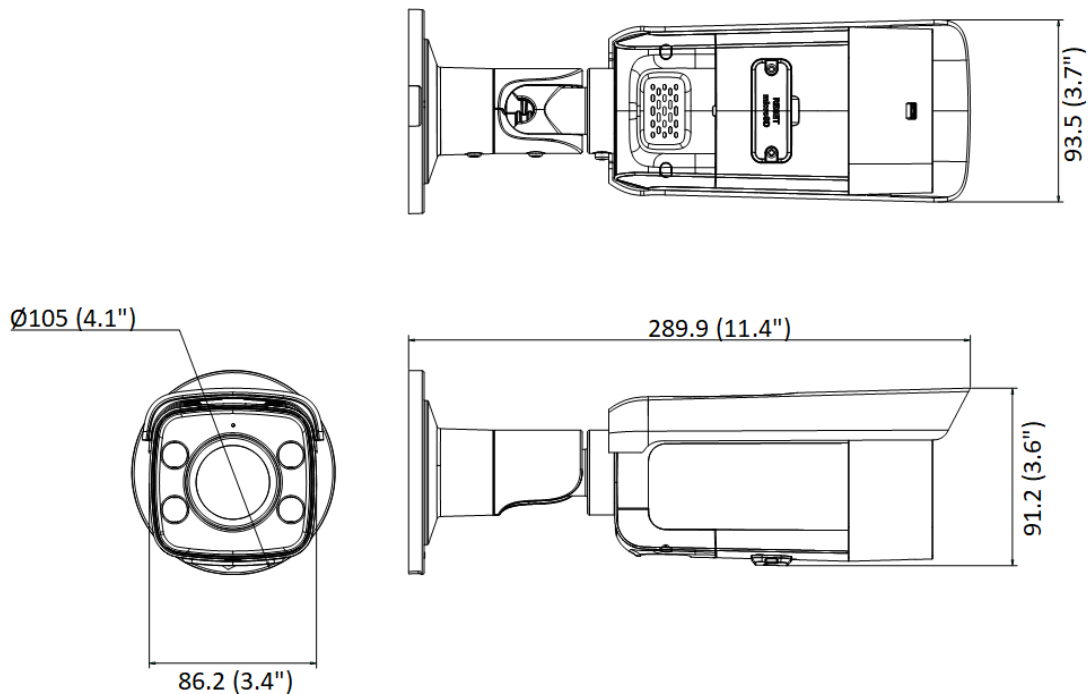

Level	Description
Top-level protection	Hikvision products at this level are equipped for use in areas where professional anti-corrosion protection is a must. Typical application scenarios include coastlines, docks, chemical plants, and more.
Moderate protection	Hikvision products at this level are equipped for use in areas with moderate anti-corrosion demands. Typical application scenarios include coastal areas about 2 kilometers (1.24 miles) away from coastlines, as well as areas affected by acid rain.
No specific protection	Hikvision products at this level are equipped for use in areas where no specific anti-corrosion protection is needed.

▪ **Dimension**

Unit:mm (inch)