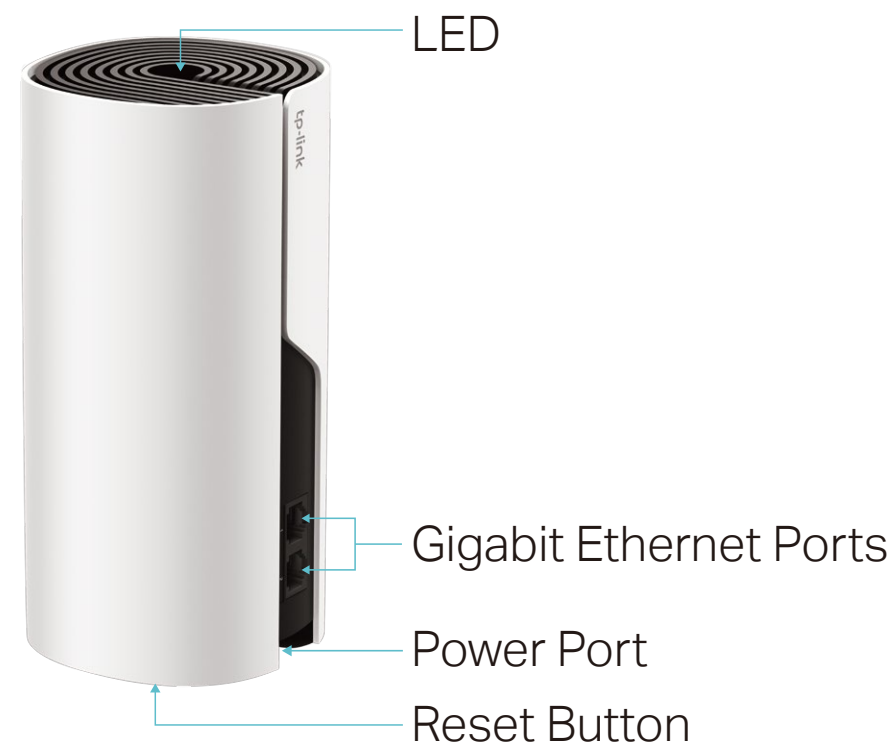

deco™

Whole Home Mesh Wi-Fi System
Seamless Roaming | Parental Controls | Easy Setup

AC1200 Whole Home Mesh Wi-Fi System

Deco M4

Highlights

Fast. Stable. Everywhere.

Deco is the simplest way to guarantee a strong Wi-Fi signal in every corner of your home. Enjoy fast, stable connections for an army of devices in a whole-home coverage. Setup is made easier with the Deco app there to walk you through every step.

- Router Mode – Create an instant private wireless network
- Access Point Mode – Create Wi-Fi access for any existing wired network

Work with All Deco Models

Form a Mesh network with your desired Deco models

All Deco models can work together. Just expand Mesh Wi-Fi coverage anytime by adding more Decos

Specifications

Hardware

- Ports: 2 WAN/LAN Gigabit Ethernet Ports, 1 Power Port
- Buttons: 1 Reset button on the underside
- Antenna Type: 2 internal dual-band antennas per Deco unit
- Dimensions: 7.5 × 3.6 × 3.6 in. (190.5 × 90.7 × 90.7 mm)
- Power Adapter Input: 100-240V~ 50/60Hz 0.3A
- Power Adapter Output: 12V = 1A