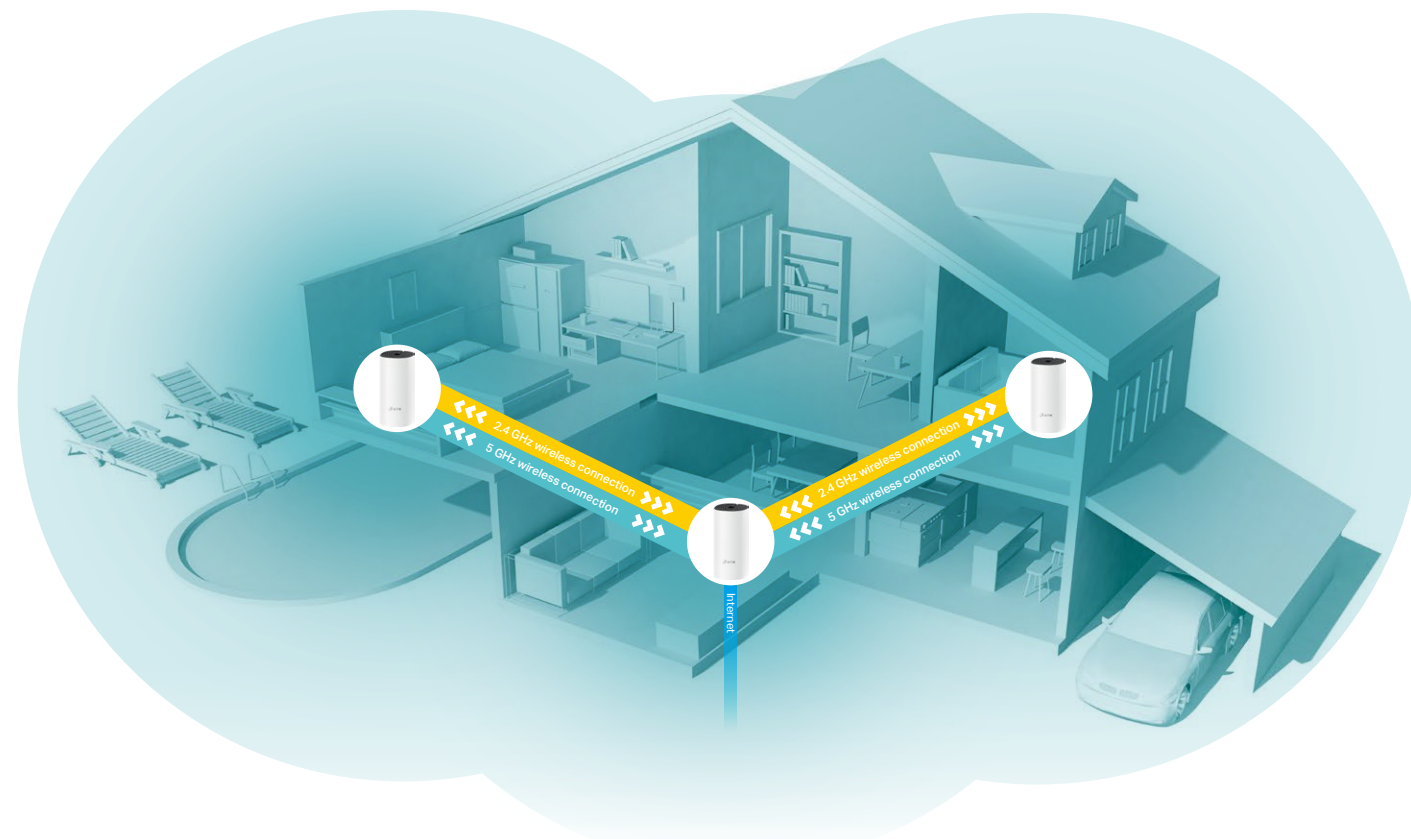

deco™

Whole Home Mesh Wi-Fi System
Seamless Roaming | Parental Controls | Easy Setup

AC1200 Whole Home Mesh Wi-Fi System

Deco M4

Highlights

Fast. Stable. Everywhere.

Deco is the simplest way to guarantee a strong Wi-Fi signal in every corner of your home. Enjoy fast, stable connections for an army of devices in a whole-home coverage. Setup is made easier with the Deco app there to walk you through every step.

Wi-Fi Dead-Zone Killer

Eliminate weak signal areas with whole home Wi-Fi. No more searching around for a stable connection.

No More Buffering

3x faster AC1200 dual band Wi-Fi ensures a smooth gaming and 4K streaming experience with 11ac Wave 2 MU-MIMO technology and provides lag-free connections for up to 100 devices.

Seamless Roaming with One Wi-Fi Name

Deco units work together to form one unified Wi-Fi network with a single SSID. Walk through your home and stay connected with the fastest possible speeds thanks to Deco's seamless coverage and Plug-and-Play Mesh Technology.

Parental Controls

Limit online time and block inappropriate content according to unique profiles created for each family member.

Features

Assisted Setup

Easily set up Decos and find the ideal spot to place each unit