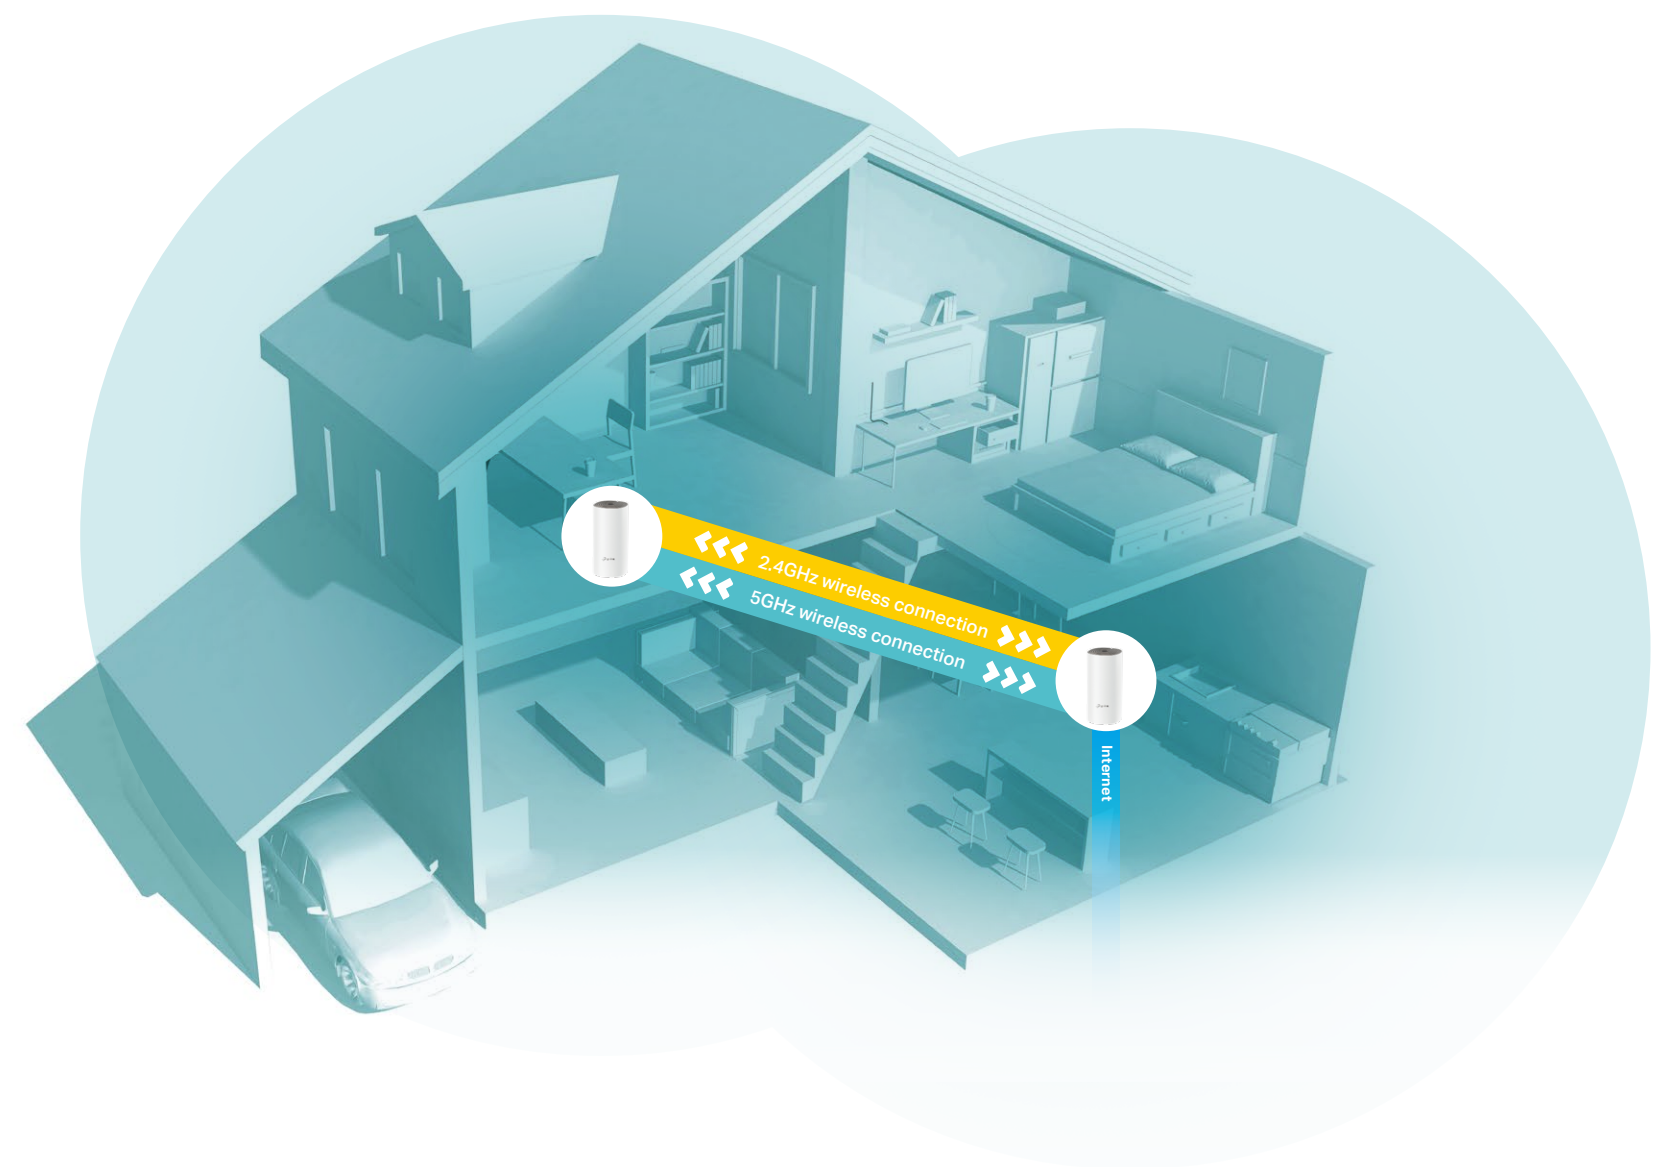

Deco is the simplest way to guarantee a strong Wi-Fi signal in every corner of your home. Enjoy fast and stable connections for an army of devices in homes up to 2,800 ft² / 260 m². Setup is made easier with the Deco app there to walk you through every step.‡

Wi-Fi Dead-Zone Killer

Eliminate weak signal areas with whole home Wi-Fi. No more searching around for a stable connection.

No More Buffering

AC1200 dual band Wi-Fi ensures a smooth gaming and 4K streaming experience with 11ac Wave 2 MU-MIMO technology and provides lag-free connections for up to 100 devices.‡

Seamless Roaming with One Wi-Fi Name

Deco units work together to form one unified Wi-Fi network with a single SSID. Walk through your home and stay connected with the fastest possible speeds made possible with Deco's seamless coverage and Plug & Play Mesh Technology.†

Parental Controls

Limit online time and block inappropriate websites according to unique profiles created for each family member.

Features

Assisted Setup

Easily set up Decos and find the ideal spot to place each unit