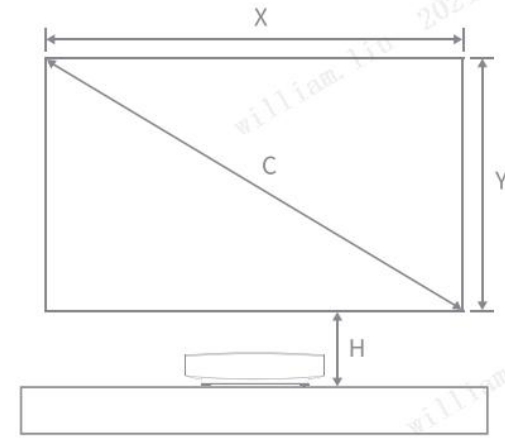

USB 2.0

AUDIO

OPTICAL

LAN

SERVICE

The screen sizes for each projection distance may differ depending on the installation environment.

Unit: cm (inches)

C	X	Y	D	H
80"	177.1 cm (69.7")	99.6 cm (39.2")	10.9 cm (4.3")	32.9 cm (13.0")
90"	199.3 cm (78.4")	112.1 cm (44.1")	15.4 cm (6.1")	34.0 cm (13.4")
100"	221.4 cm (87.2")	124.5 cm (49.0")	20.9 cm (8.2")	38.8 cm (15.3")
110"	243.5 cm (95.9")	137.0 cm (53.9")	24.7 cm (9.7")	39.5 cm (15.6")
120"	265.7 cm (104.6")	149.4 cm (58.8")	29.8 cm (11.7")	42.0 cm (16.5")
130"	287.8 cm (113.3")	161.9 cm (63.7")	36.1 cm (14.2")	44.3 cm (17.4")
150"	332.1 cm (130.7")	186.8 cm (73.5")	44.1 cm (17.3")	49.3 cm (19.4")