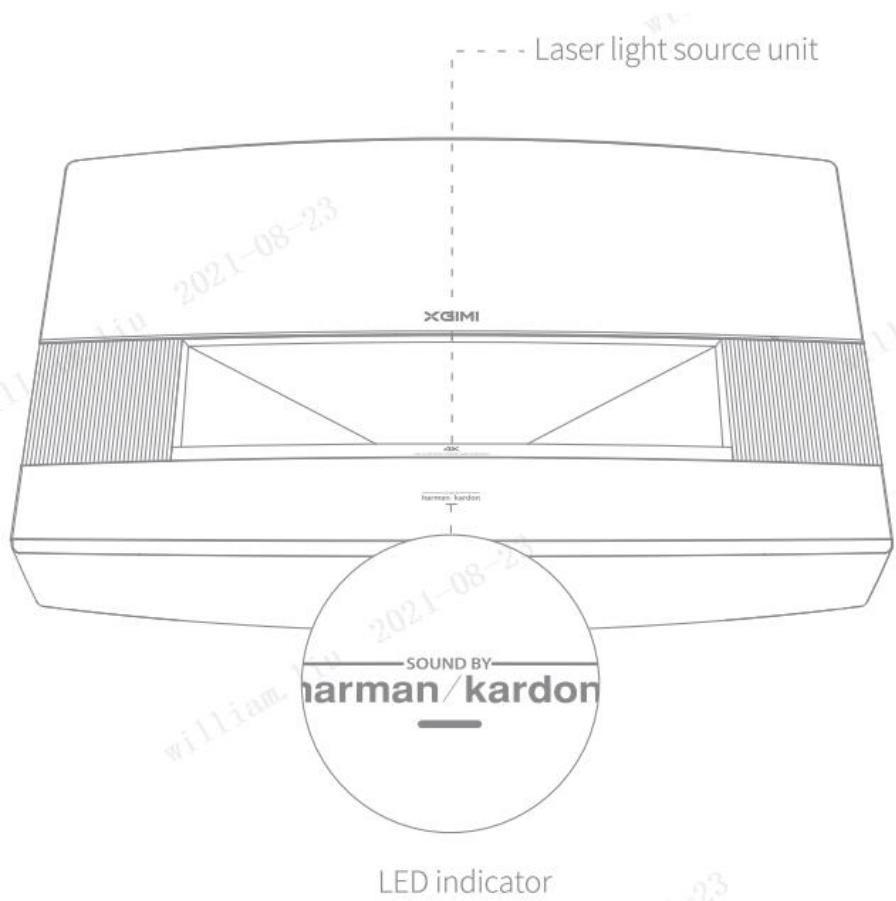

LED Status	Description
1.	Orange Light Steady-on for several seconds	The device is powered on after plugging in the power cord.
2.	White Light Flashing	The device is powering on/off.
3.	White Light Steady-on	The device is powered on with the "Display Off".
4.	Orange Light Blinking	The firmware is updating.