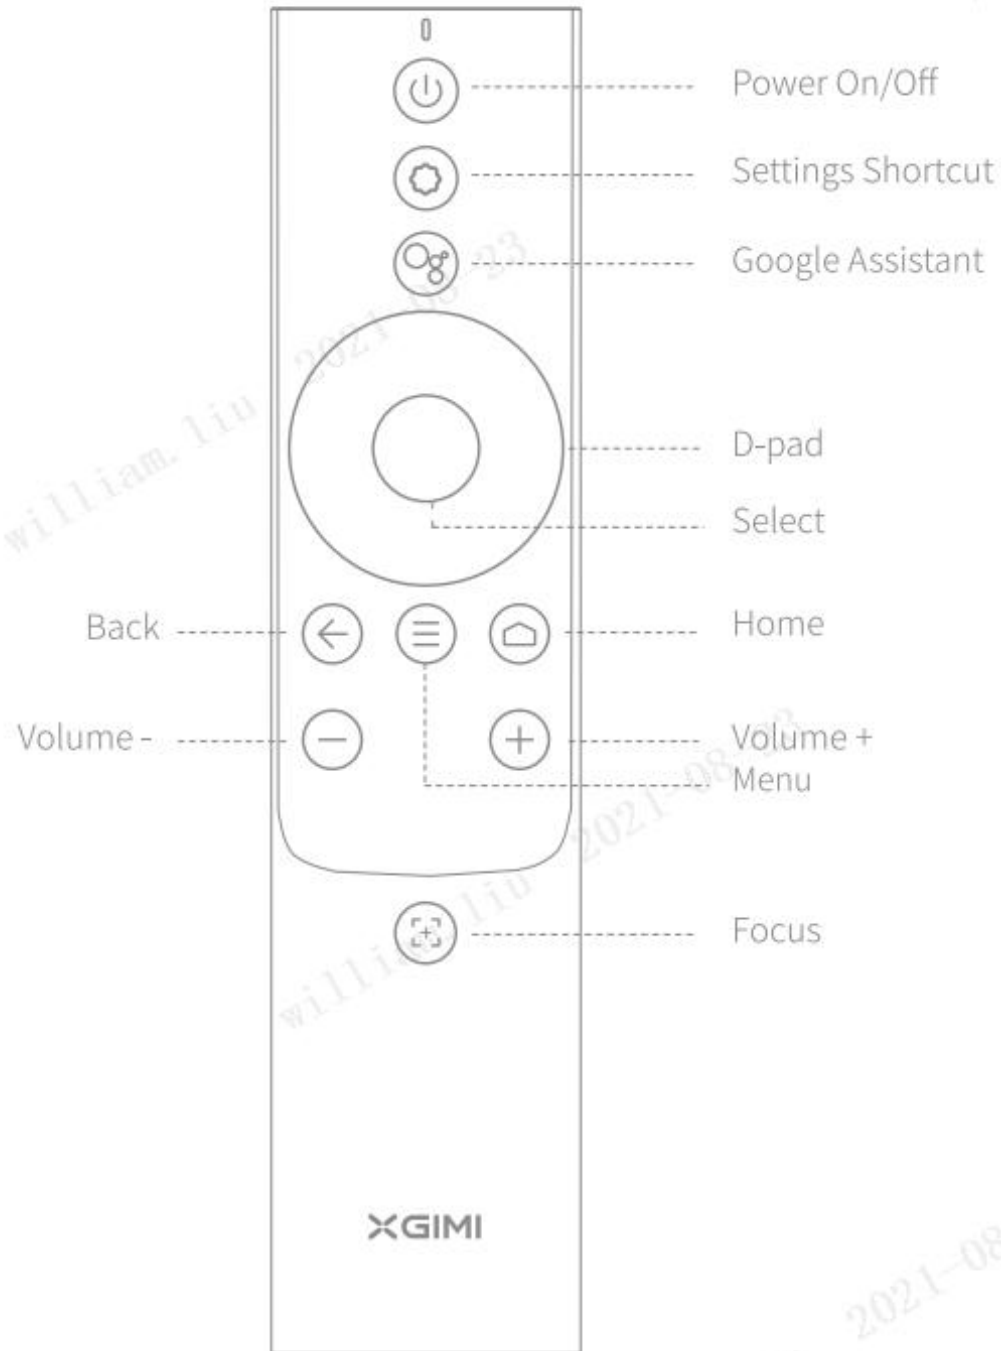

Side View (right)

Power button

USB 2.0

Rear View

HDMI 1/ARC

HDMI 2

HDMI 3

USB 2.0

USB 2.0

AUDIO

OPTICAL

LAN

SERVICE

The screen sizes for each projection distance may differ depending on the installation environment.

Unit: cm (inches)

C	X	Y	D	H
80"	177.1 cm (69.7")	99.6 cm (39.2")	10.9 cm (4.3")	32.9 cm (13.0")
90"	199.3 cm (78.4")	112.1 cm (44.1")	15.4 cm (6.1")	34.0 cm (13.4")
100"	221.4 cm (87.2")	124.5 cm (49.0")	20.9 cm (8.2")	38.8 cm (15.3")
110"	243.5 cm (95.9")	137.0 cm (53.9")	24.7 cm (9.7")	39.5 cm (15.6")
120"	265.7 cm (104.6")	149.4 cm (58.8")	29.8 cm (11.7")	42.0 cm (16.5")
130"	287.8 cm (113.3")	161.9 cm (63.7")	36.1 cm (14.2")	44.3 cm (17.4")
150"	332.1 cm (130.7")	186.8 cm (73.5")	44.1 cm (17.3")	49.3 cm (19.4")