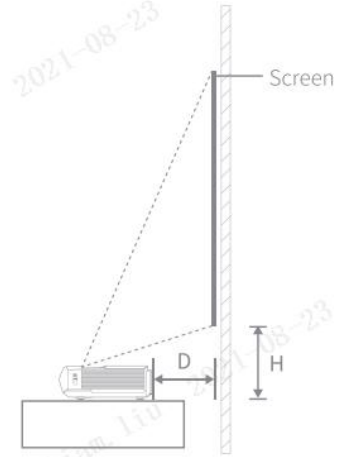

USB 2.0

AUDIO

OPTICAL

LAN

SERVICE

The screen sizes for each projection distance may differ depending on the installation environment.

Unit: cm (inches)

C	X	Y	D	H
80"	177.1 cm (69.7")	99.6 cm (39.2")	10.9 cm (4.3")	32.9 cm (13.0")
90"	199.3 cm (78.4")	112.1 cm (44.1")	15.4 cm (6.1")	34.0 cm (13.4")
100"	221.4 cm (87.2")	124.5 cm (49.0")	20.9 cm (8.2")	38.8 cm (15.3")
110"	243.5 cm (95.9")	137.0 cm (53.9")	24.7 cm (9.7")	39.5 cm (15.6")
120"	265.7 cm (104.6")	149.4 cm (58.8")	29.8 cm (11.7")	42.0 cm (16.5")
130"	287.8 cm (113.3")	161.9 cm (63.7")	36.1 cm (14.2")	44.3 cm (17.4")
150"	332.1 cm (130.7")	186.8 cm (73.5")	44.1 cm (17.3")	49.3 cm (19.4")