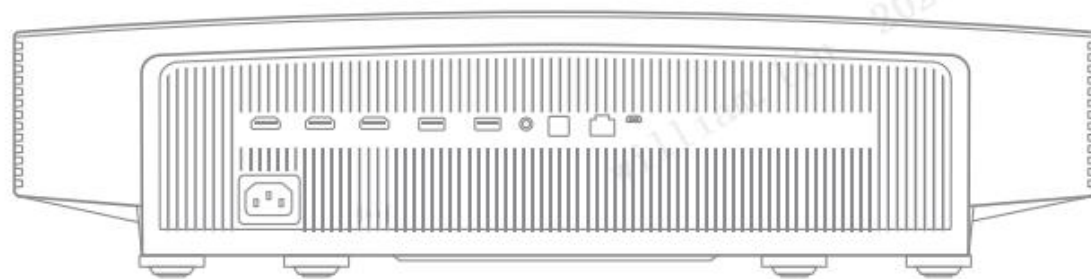

	LED Status	Description
1.	Orange Light Steady-on for several seconds	The device is powered on after plugging in the power cord.
2.	White Light Flashing	The device is powering on/off.
3.	White Light Steady-on	The device is powered on with the "Display Off".
4.	Orange Light Blinking	The firmware is updating.

Side View (right)

Power button

USB 2.0

Rear View

HDMI 1/ARC

HDMI 2

HDMI 3

USB 2.0