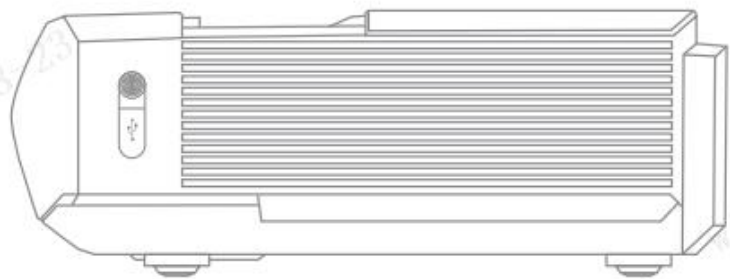

	LED Status	Description
1.	Orange Light Steady-on for several seconds	The device is powered on after plugging in the power cord.
2.	White Light Flashing	The device is powering on/off.
3.	White Light Steady-on	The device is powered on with the "Display Off".
4.	Orange Light Blinking	The firmware is updating.

Side View (right)

Power button

USB 2.0

Rear View

HDMI 1/ARC

HDMI 2

HDMI 3

USB 2.0