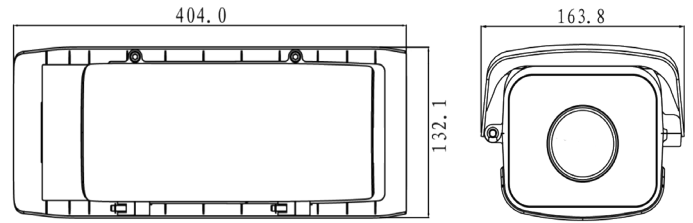

**Construction**

Casing	Metal
Dimensions	Φ404mm×164mm×132mm
Net Weight	4.0kg(8.82lb)

**Dimensions (mm)**

**Ordering Information**

Type	Part Number	Description
2MP Zoom Camera	DH-SDZW2030S-N	2MP 30x Starlight IR Zoom Network Camera, WDR, PAL
	DH-SDZW2030SN-N	2MP 30x Starlight IR Zoom Network Camera, WDR, NTSC
	SDZW2030S-N	2MP 30x Starlight IR Zoom Network Camera, WDR, PAL
	SDZW2030SN-N	2MP 30x Starlight IR Zoom Network Camera, WDR, NTSC
Accessories	DC12V/5A	Power Adapter
	PFB600W	Ceiling Mount
	PFB601W	Ceiling Mount