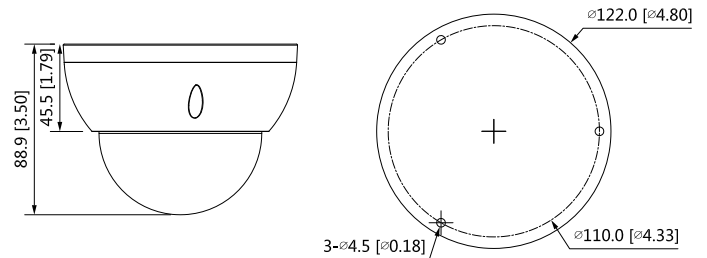

Dimensions (mm[inch])

Accessories

Optional: