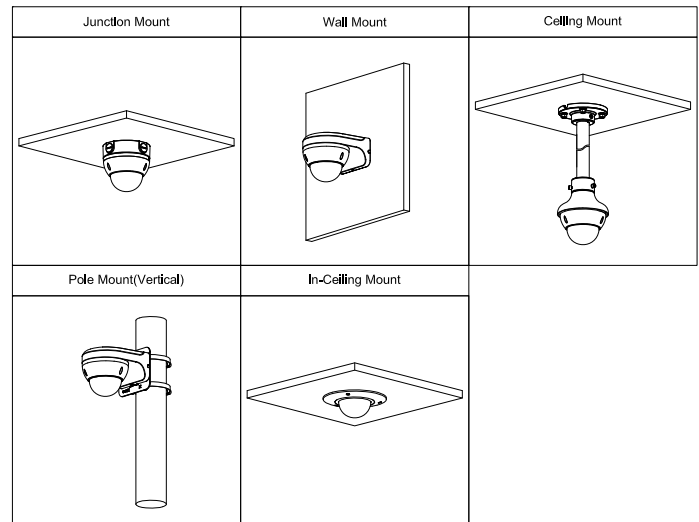

PFM321D
12V DC 1A Power
Adapter

LR1002-1ET/1EC
Single-port long
reach ethernet over
coax extender

PFM900-E
Integrated Mount
tester

PFM114
TLC SD card

Ordering Information

Type	Part Number	Description
4MP Camera	DH-IPC-HDBW1431RP-ZS-S4	4MP Entry IR Vari-focal Dome Network Camera, PAL
	DH-IPC-HDBW1431RN-ZS-S4	4MP Entry IR Vari-focal Dome Network Camera, NTSC
Accessories (optional)	PFA137	Junction Box
	PFB203W	Wall Mount
	PFA152-E	Pole Mount
	PFA106	Mount Adapter
	PFB220C	Ceiling Mount
	PFB200C	In-ceiling Mount
	PFM321D	12V DC 1A Power Adapter
	LR1002-1ET/1EC	Single-port Long Reach Ethernet over Coax Extender
	PFM900-E	Integrated Mount Tester
PFM114	TLC SD Card	