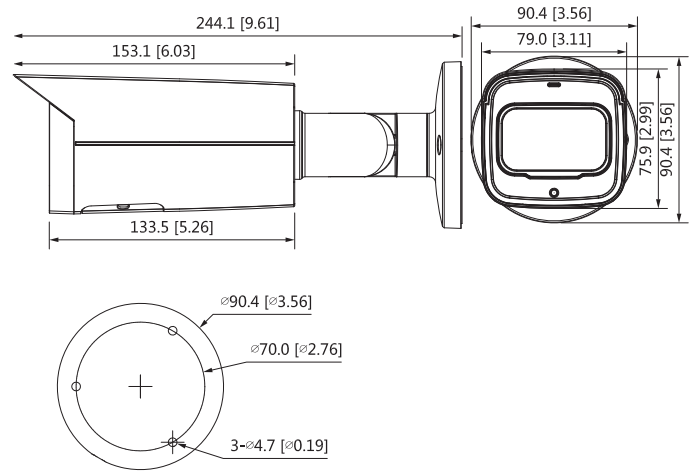

Dimensions (mm[inch])

Ordering Information

Type	Part Number	Description
4MP Camera	DH-IPC-HFW1431TP-ZS-S4	4MP Entry IR Vari-focal Bullet Network Camera,PAL
	DH-IPC-HFW1431TN-ZS-S4	4MP Entry IR Vari-focal Bullet Network Camera,NTSC
Accessories (optional)	PFA130-E	Junction Box
	PFA152-E	Pole mount
	PFM321D	12V DC 1A Power adapter
	LR1002-1ET/1EC	Single-port long reach ethernet Over coax extender
	PFM900-E	Integrated mount tester
	PFM114	TLC SD card

Accessories

Optional:

<https://www.conecticplus.com/>