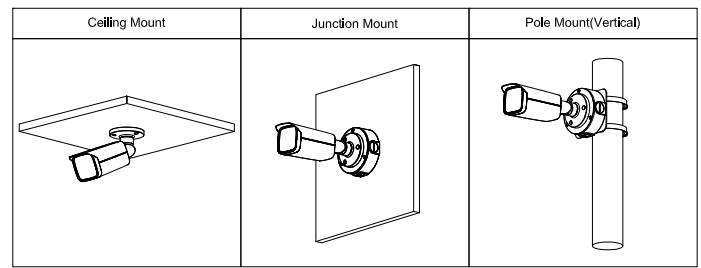

Entry Series | DH-IPC-HFW1431T-ZS-S4

Power Consumption	< 7.4W
Environment	
Operating Conditions	-30°C to +60°C (-22°F to +140°F)/less than≤95%
Storage Conditions	-40°C to +60°C (-40°F to +140°F)
Protection	IP67
Structure	
Casing	Metal
Dimensions	244.1 mm × Φ90.4 mm (9.6" × Φ3.6")
Net Weight	0.85 kg (1.9 lb)
Gross Weight	1.10 kg (2.4 lb)