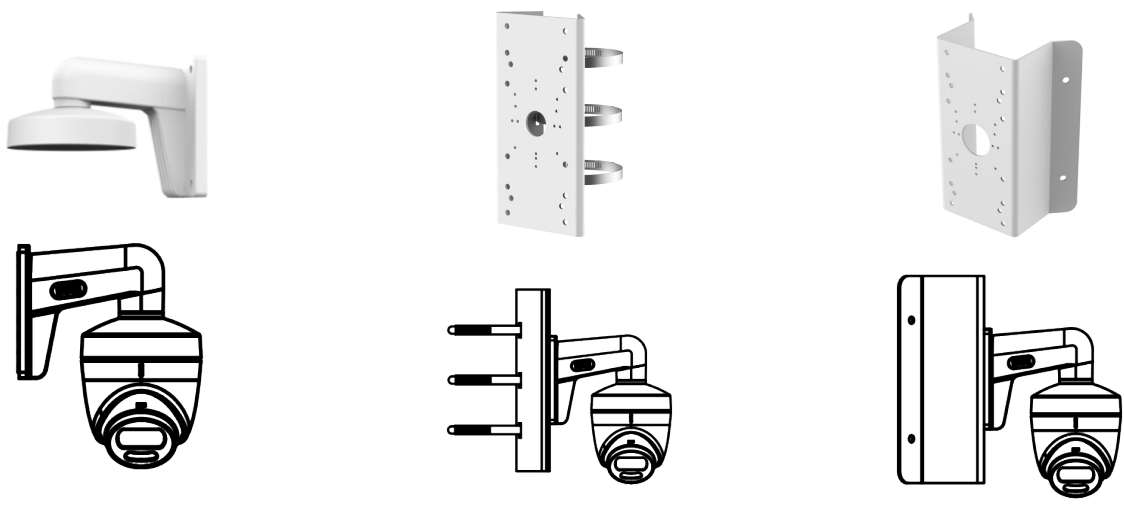

## Specification

Camera	
Image Sensor	5 MP CMOS
Signal System	PAL/NTSC
Resolution	2560 (H) × 1944 (V)
Frame Rate	TVI: 5MP@20fps, 4MP@30fps, 4MP@25fps, 1080p@30fps, 1080p@25fps CVI: 4MP@30fps, 4MP@25fps AHD: 5MP@20fps, 4MP@30fps, 4MP@25fps CVBS: PAL/NTSC
Min. illumination	0.0005 Lux @ (F1.0, AGC ON), 0 Lux with White Light
Shutter Time	PAL: 1/25 s to 1/50, 000 s NTSC: 1/30 s to 1/50, 000 s
Slow Shutter	Max. 16 times
Lens	2.8 mm fixed lens
Horizontal Field of View	2.8 mm, horizontal FOV: 99.7°, vertical FOV: 72°, diagonal FOV: 139.8°
Lens Mount	M16
Strobe Light Alarm	Yes
Day & Night	Color
WDR (Wide Dynamic Range)	≥130 dB
Angle Adjustment	Pan: 0 to 360°, Tilt: 0 to 75°, Rotation: 0 to 360°
Menu	
White Light	Auto/Off
Image Mode	STD/HIGH-SAT
AGC	Yes
Day/Night Mode	Color
White Balance	Auto/Manual
AE (Auto Exposure) Mode	WDR/BLC/HLC/Global/HLS/Anti-banding
Privacy Mask	4 programmable privacy masks
Motion Detection	4 programmable motion areas
Noise Reduction	3D DNR
Language	English
Function	Brightness, Sharpness, Mirror, Smart Light
Interface	
Video Output	Switchable TVI/AHD/CVI/CVBS
General	
Operating Conditions	-40 °C to 60 °C (-40 °F to 140 °F), humidity 90% or less (non-condensing)
Power Supply	12 VDC ± 25% <i>*You are recommended to use one power adapter to supply the power for one camera.</i>

General	
Power Consumption	Max. 3.5 W
Protection Level	IP67
Material	Main Body: Metal Enclosure: Plastic
White Light Range	Up to 20 m
Communication	HIKVISION-C
Dimensions	Φ 109.82 mm × 85.56 mm (4.32" × 3.37")
Weight	Approx. 350 g ( 0.77 lb.)

**Available Model**

DS-2CE72HFT-F28

**Dimension**

**Accessory**

**DS-1272ZJ-110-TRS**  
Wall Mount

**DS-1275ZJ-SUS**  
Vertical Pole Mount

**DS-1276ZJ-SUS**  
Corner Mount

**DS-1280ZJ-S  
Junction Box**