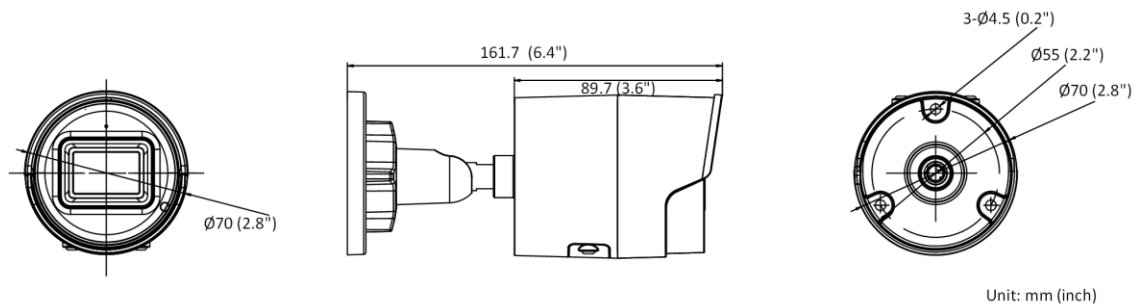

Startup and Operating Conditions	-30 °C to 60 °C (-22 °F to 140 °F). Humidity 95% or less (non-condensing)
Power Supply	12 VDC ± 25%, reverse polarity protection PoE: (802.3af, 36 V to 57 V), Class 3
Power Consumption and Current	12 VDC, 0.5 A, max. 6 W PoE (802.3af, 36 V to 57 V), 0.2 A to 0.13 A, max. 7 W
Power Interface	Ø5.5 mm coaxial power plug
Camera Dimension	Ø70 × 161.7 mm (Ø2.76" × 6.37")
Package Dimension	216 × 121 × 118 mm (8.6" × 4.8" × 4.7")
Camera Weight	Approx. 490 g (1.1 lb.)
With Package Weight	Approx. 724 g (1.6 lb.)
Approval	
EMC	FCC (47 CFR Part 15, Subpart B); CE-EMC (EN 55032: 2015, EN 61000-3-2: 2014, EN 61000-3-3: 2013, EN 50130-4: 2011 +A1: 2014); RCM (AS/NZS CISPR 32: 2015); IC (ICES-003: Issue 6, 2016); KC (KN 32: 2015, KN 35: 2015)
Safety	UL (UL 60950-1); CB (IEC 60950-1:2005 + Am 1:2009 + Am 2:2013); CE-LVD (EN 60950-1:2005 + Am 1:2009 + Am 2:2013); BIS (IS 13252(Part 1):2010+A1:2013+A2:2015)
Environment	CE-RoHS (2011/65/EU); WEEE (2012/19/EU); Reach (Regulation (EC) No 1907/2006)
Protection	IP67 (IEC 60529-2013)

▪ Available Model

DS-2CD2043G2-I (2.8/4/6 mm)

DS-2CD2043G2-IU (2.8/4/6 mm)

▪ Dimension

- Accessory
- Optional

DS-1280ZJ-XS Junction Box

Distributed by

HIKVISION®