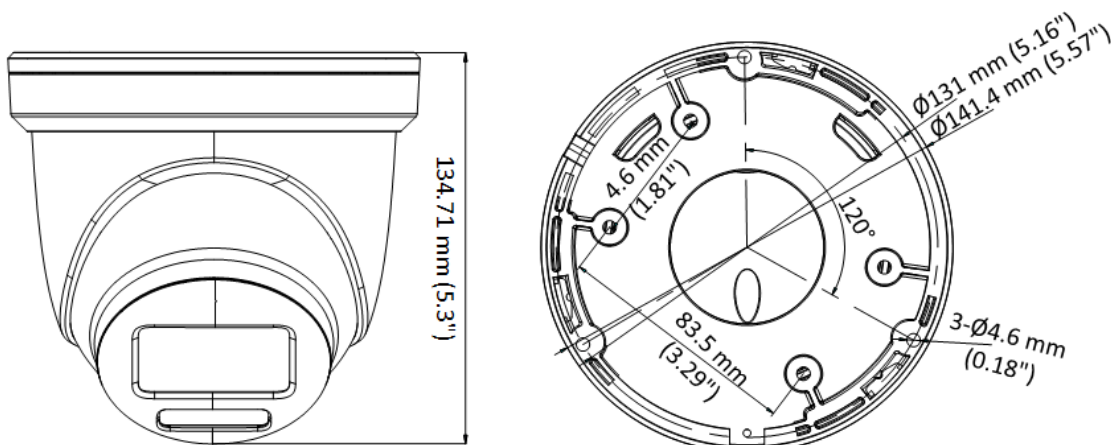

DS-2CE79DF8T-AZE

2 MP ColorVu PoC Motorized Varifocal Turret

- High quality imaging with 2 MP, 1920 × 1080 resolution
- 24/7 color imaging
- Clear imaging against strong back light due to 130 dB true WDR technology
- 3D DNR technology delivers clean and sharp images
- 2.8 mm to 12 mm varifocal lens, auto focus
- Smart Light, up to 40 m white light distance
- Water and dust resistant (IP68)

▪ Specification

Specification	
Image Sensor	1/1.8" 2 MP CMOS
Signal System	PAL/NTSC
Resolution	1920 (H) × 1080 (V)
Frame Rate	TVI: 1080p @ 25 fps/30 fps
Min. Illumination	0.0003 Lux @ (F1.0, AGC ON), 0 Lux with white Light
Shutter Time	PAL: 1/25 s to 1/50,000 s; NTSC: 1/30 s to 1/50,000 s
Lens	2.8 mm to 12 mm motorized, auto focus
Field of View	horizontal FOV: 92.3° to 34.2°, vertical FOV: 48.4° to 19°, diagonal FOV: 112.2° to 39.2°
Lens Mount	Ø24
Day & Night	Color
WDR (Wide Dynamic Range)	≥130 dB
Angle Adjustment	Pan:0° to 360°, Tilt: 0° to 75°, Rotation: 0° to 360°
Menu	
White Light	Auto/Off
Image Mode	STD/HIGH-SAT/HIGHLIGHT
AGC	Yes
White Balance	Auto/Manual
AE (Auto Exposure) Mode	WDR, BLC, HLC, Global, HLS
Privacy Mask	4 programmable privacy masks
Motion Detection	4 programmable motion areas
Noise Reduction	3D DNR/2D DNR
Language	English
Function	Brightness, Mirror, Sharpness, Anti-Banding, Smart Light
Interface	
Video Output	1 HD analog output
General	
Operating Conditions	-40°C to 60°C (-40°F to 140°F), Humidity: 90% or less (non-condensing)
Power Supply	12 VDC/24 VAC±20%/PoC.at
Consumption	Max: 12.2 W
Protection Level	IP68
Material	Metal
White Light Range	Up to 40 m
Communication	HIKVISION-C
Dimension	Ø141.4 mm × 134.7 mm (Ø5.57" × 5.3")
Weight	Approx. 840 g (1.85 lb.)

▪ Dimension

▪ **Accessory**

▪ **Optional**

DS-1271ZJ-140 Pendant Mount	DS-1276ZJ-SUS Corner mount	DS-1275ZJ-SUS Vertical pole mount	DS-1273ZJ-140B Wall mount	DS-1280ZJ-DM21 Junction box
				
				
<p>DS-1273ZJ-140 Wall mount</p>				
				
				