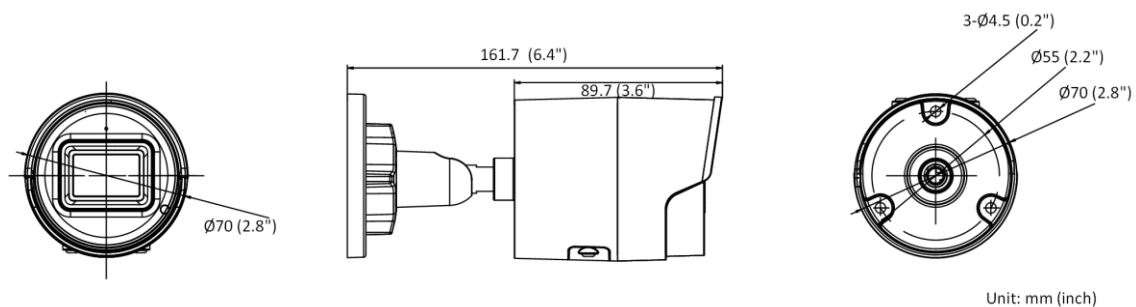

General Function	Anti-flicker, heartbeat, password reset via e-mail, pixel counter
Storage Conditions	-30 °C to 60 °C (-22 °F to 140 °F). Humidity 95% or less (non-condensing)
Startup and Operating Conditions	-30 °C to 60 °C (-22 °F to 140 °F). Humidity 95% or less (non-condensing)
Power Supply	12 VDC ± 25%, reverse polarity protection PoE: (802.3af, 36 V to 57 V), Class 3
Power Consumption and Current	12 VDC, 0.5 A, max. 6 W PoE (802.3af, 36 V to 57 V), 0.2 A to 0.13 A, max. 7 W
Power Interface	Ø5.5 mm coaxial power plug
Camera Dimension	Ø70 × 161.7 mm (Ø2.76" × 6.37")
Package Dimension	216 × 121 × 118 mm (8.6" × 4.8" × 4.7")
Camera Weight	Approx. 490 g (1.1 lb.)
With Package Weight	Approx. 724 g (1.6 lb.)
Approval	
EMC	FCC (47 CFR Part 15, Subpart B); CE-EMC (EN 55032: 2015, EN 61000-3-2: 2014, EN 61000-3-3: 2013, EN 50130-4: 2011 +A1: 2014); RCM (AS/NZS CISPR 32: 2015); IC (ICES-003: Issue 6, 2016); KC (KN 32: 2015, KN 35: 2015)
Safety	UL (UL 60950-1); CB (IEC 60950-1:2005 + Am 1:2009 + Am 2:2013); CE-LVD (EN 60950-1:2005 + Am 1:2009 + Am 2:2013); BIS (IS 13252(Part 1):2010+A1:2013+A2:2015)
Environment	CE-RoHS (2011/65/EU); WEEE (2012/19/EU); Reach (Regulation (EC) No 1907/2006)
Protection	IP67 (IEC 60529-2013)

▪ Available Model

DS-2CD2043G2-I (2.8/4/6 mm)

DS-2CD2043G2-IU (2.8/4/6 mm)

▪ Dimension

- Accessory
- Optional

DS-1280ZJ-XS
Junction Box

Distributed by

**HIKVISION®****Headquarters**