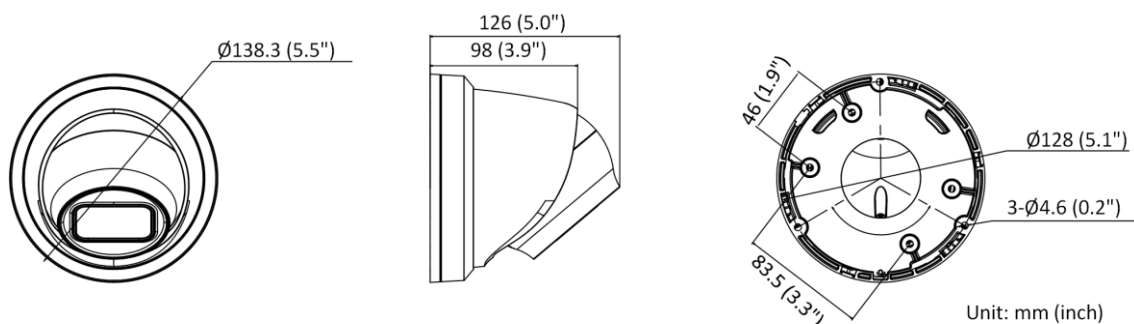

Software Reset	Yes
Storage Conditions	-30 °C to 60 °C (-22 °F to 140 °F). Humidity 95% or less (non-condensing)
Startup and Operating Conditions	-30 °C to 60 °C (-22 °F to 140 °F). Humidity 95% or less (non-condensing)
Power Supply	12 VDC $\pm$ 25%, reverse polarity protection PoE: 802.3af, Class 3
Power Consumption and Current	12 VDC, 0.92 A, max. 11 W PoE: (802.3af, 36 V to 57 V), 0.35 A to 0.22 A, max. 12.5 W
Power Interface	$\varnothing$5.5 mm coaxial power plug
Material	Aluminum alloy body
Camera Dimension	$\varnothing$138.3 $\times$ 126 mm ($\varnothing$5.4" $\times$ 5.0")
Package Dimension	216 $\times$ 121 $\times$ 118 mm (8.5" $\times$ 4.8" $\times$ 4.6")
Camera Weight	Approx. 830 g (1.8 lb.)
With Package Weight	Approx. 1115 g (2.5 lb.)
Approval	
EMC	FCC (47 CFR Part 15, Subpart B); CE-EMC (EN 55032: 2015, EN 61000-3-2: 2014, EN 61000-3-3: 2013, EN 50130-4: 2011 +A1: 2014); RCM (AS/NZS CISPR 32: 2015); IC (ICES-003: Issue 6, 2016); KC (KN 32: 2015, KN 35: 2015)
Safety	UL (UL 60950-1); CB (IEC 60950-1:2005 + Am 1:2009 + Am 2:2013); CE-LVD (EN 60950-1:2005 + Am 1:2009 + Am 2:2013); BIS (IS 13252(Part 1):2010+A1:2013+A2:2015)
Environment	CE-RoHS (2011/65/EU); WEEE (2012/19/EU); Reach (Regulation (EC) No 1907/2006)
Protection	IP67 (IEC 60529-2013), IK10 (IEC 62262: 2002)

▪ Available Model

DS-2CD2H43G2-IZS (2.8 to 12 mm)

▪ Dimension