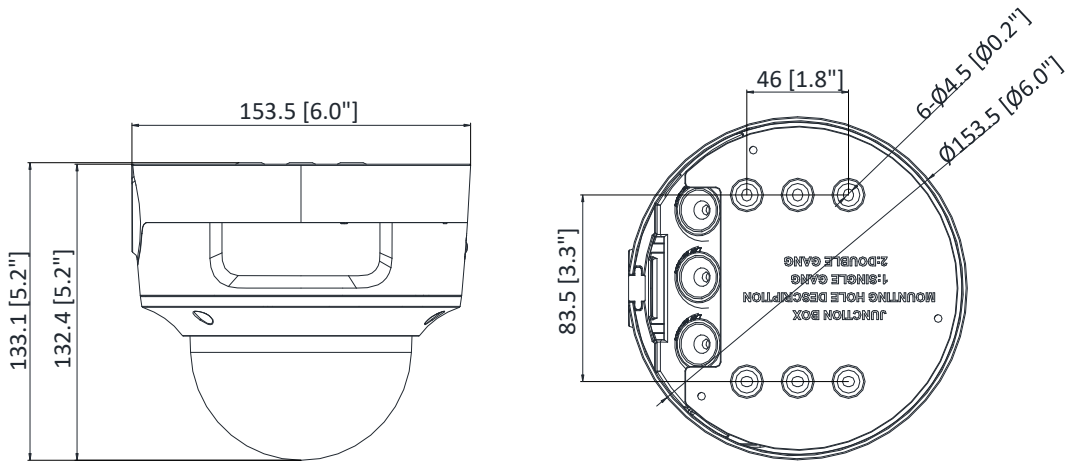

▪ **Dimension**

Unit: mm (inch)

▪ **Accessory**

DS-1476ZJ-SUS
Corner Mount

DS-1475ZJ-SUS
Vertical Pole Mount

DS-1227ZJ-DM37
Inceiling Mount

DS-1473ZJ-155B
Wall Mount