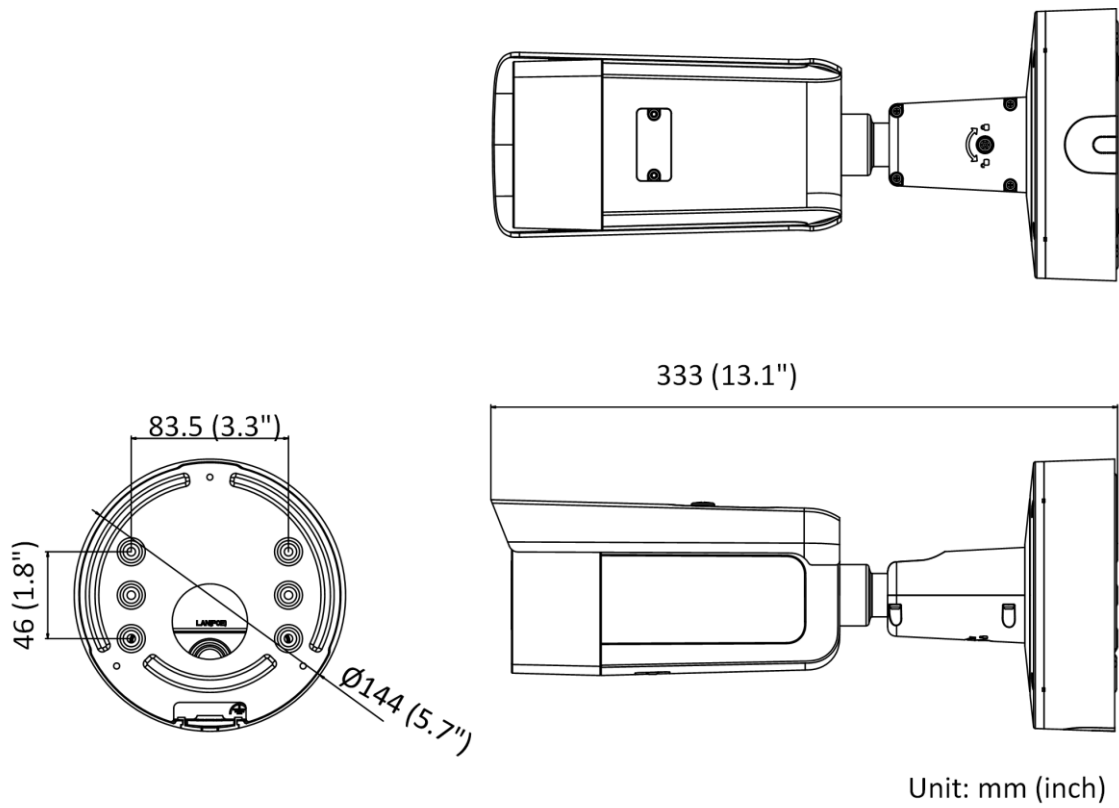

▪ **Dimension**

▪ **Accessory**