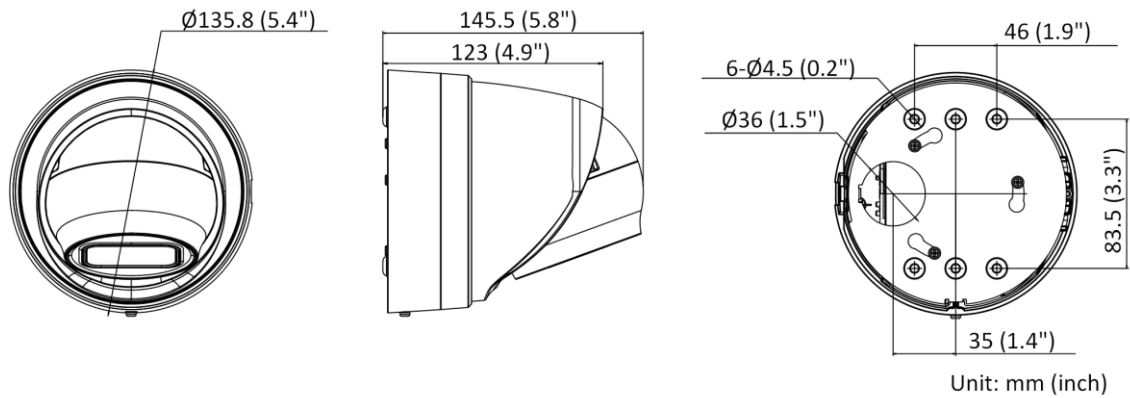

▪ **Available Model**

DS-2CD2H86G2-IZS (2.8 to 12 mm)

▪ **Dimension**

▪ **Accessory**

▪ **Optional**

DS-1476ZJ-SUS Corner Mount	DS-1473ZJ-135B Wall Mount	DS-1475ZJ-SUS Vertical Pole Mount	DS-1473ZJ-135 Wall Mount	DS-1471ZJ-135 Pendant Mount