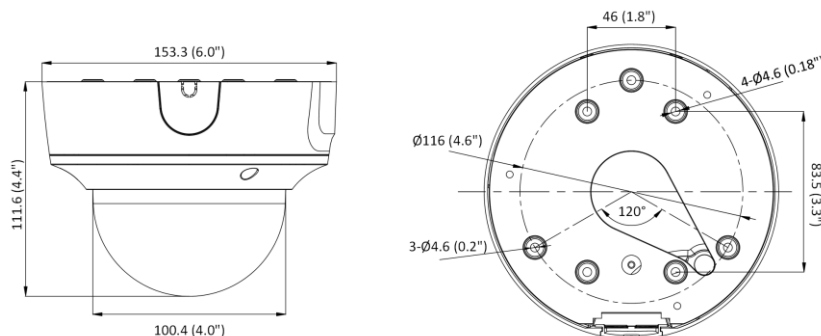

Available Model

DS-2CD3756G2T-IZS (2.7 to 13.5 mm, 7 to 35 mm)

Typical Application

Hikvision products are classified into three levels according to their anti-corrosion performance. Refer to the following description to choose for your using environment.

This model has NO SPECIFIC PROTECTION.

Level	Description
Top-level protection	Hikvision products at this level are equipped for use in areas where professional anti-corrosion protection is a must. Typical application scenarios include coastlines, docks, chemical plants, and more.
Moderate protection	Hikvision products at this level are equipped for use in areas with moderate anti-corrosion demands. Typical application scenarios include coastal areas about 2 kilometers (1.24 miles) away from coastlines, as well as areas affected by acid rain.
No specific protection	Hikvision products at this level are equipped for use in areas where no specific anti-corrosion protection is needed.

Dimension

Unit: mm (inch)