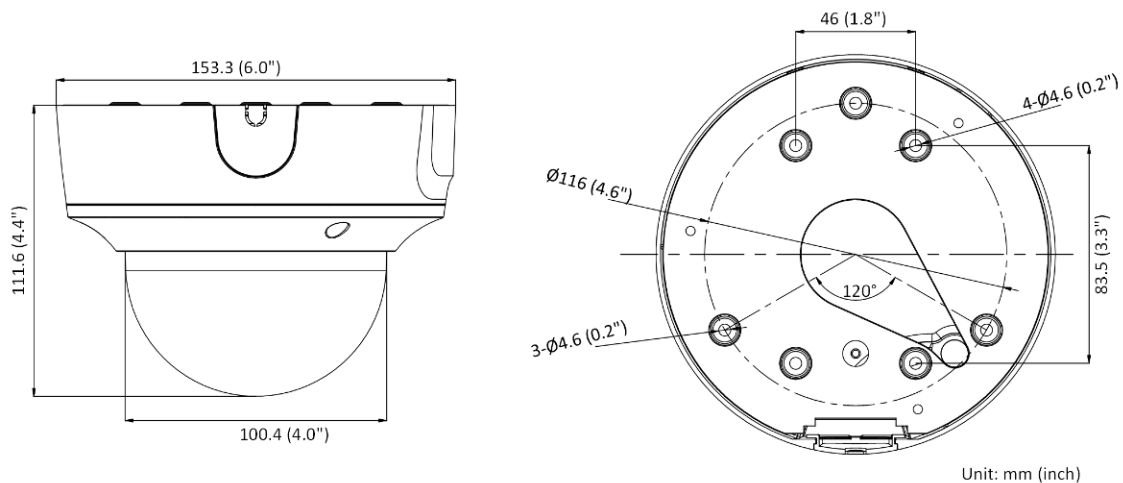

▪ Typical Application

Hikvision products are classified into three levels according to their anti-corrosion performance. Refer to the following description to choose for your using environment.

This model has NO SPECIFIC PROTECTION.

Level	Description
Top-level protection	Hikvision products at this level are equipped for use in areas where professional anti-corrosion protection is a must. Typical application scenarios include coastlines, docks, chemical plants, and more.
Moderate protection	Hikvision products at this level are equipped for use in areas with moderate anti-corrosion demands. Typical application scenarios include coastal areas about 2 kilometers (1.24 miles) away from coastlines, as well as areas affected by acid rain.
No specific protection	Hikvision products at this level are equipped for use in areas where no specific anti-corrosion protection is needed.

▪ Dimension