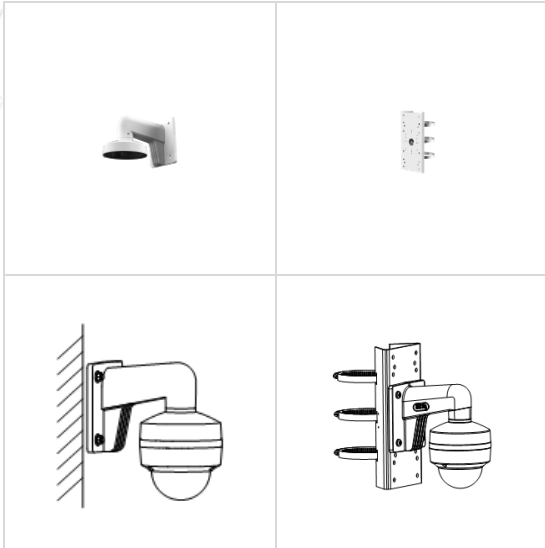

▪ Specification

Camera	
Image Sensor	5 MP CMOS
Max. Resolution	2560 (H) × 1944 (V)
Min. Illumination	0.01 Lux @ (F2.0, AGC ON), 0 Lux with IR
Shutter Time	PAL: 1/25 s to 1/50, 000 s NTSC: 1/30 s to 1/50, 000 s
Day & Night	ICR
Angle Adjustment	Pan: 0 to 355°, Tilt: 0 to 75°, Rotation 0 to 355°
Signal System	PAL/NTSC
Lens	
Lens Type	2.8 mm and 3.6 mm fixed focal lens
Focal Length & FOV	2.8 mm, horizontal FOV: 85°, vertical FOV: 63°, diagonal FOV: 110° 3.6 mm, horizontal FOV: 80°, vertical FOV: 63°, diagonal FOV: 105°
Lens Mount	M12
Image	
Image Parameters Switch	STD/HIGH-SAT
Image Settings	Brightness, Sharpness, Smart IR
Frame Rate	5 M @ 20 fps, 4 M @ 30 fps, 4 M @ 25 fps, 1080P @ 30 fps, 1080P @ 25 fps
Day/Night Mode	Auto/Color/BW (Black and White)
Wide Dynamic Range (WDR)	Digital WDR
Image Enhancement	DWDR, BLC, HLC, Global
Noise Reduction	2D DNR
White Balance	Auto/Manual
AGC	Yes
Interface	
Video Output	1 HD analog output
General	
Material	Metal
Dimension	82.4 mm × Ø111 mm (3.2" × Ø4.4")
Weight	Approx. 440 g (0.97 lb.)
Operating Condition	-40 °C to 60 °C (-40 °F to 140 °F), humidity: 90% or less (non-condensation)
Communication	HIKVISION-C
Language	English
Power Supply	12 VDC ±25%/PoC.af <i>*You are recommended to use one power adapter for one camera, and use 2-pin power supply for long-distance power supply.</i>
Consumption	Max. 2.6 W
IR Range	Up to 20 m
Approval	
Protection	IP67, IK10

▪ Available Model

DS-2CE57HOT-VPITE(C)

<https://www.conecticplus.com/>

▪ **Dimension**

▪ **Accessory**

▪ **Optional**

DS-1258ZJ Wall mount	DS-1271ZJ-110 Pendant Mount	DS-1280ZJ-DM18 Junction box	DS-1272ZJ-110B Wall mount	DS-1259ZJ Inclined ceiling mount
DS-1272ZJ-110 Wall mount	DS-1275ZJ-SUS Vertical pole mount			