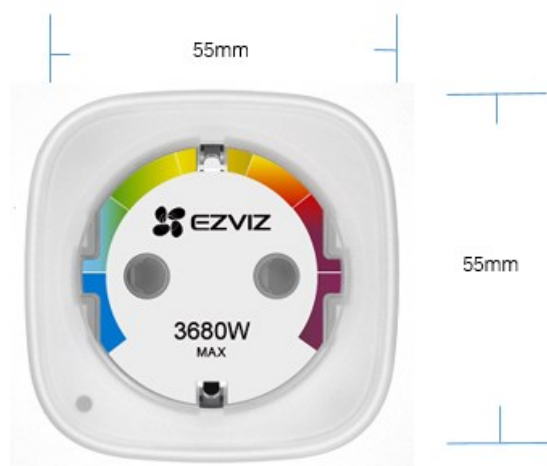

Dimensions