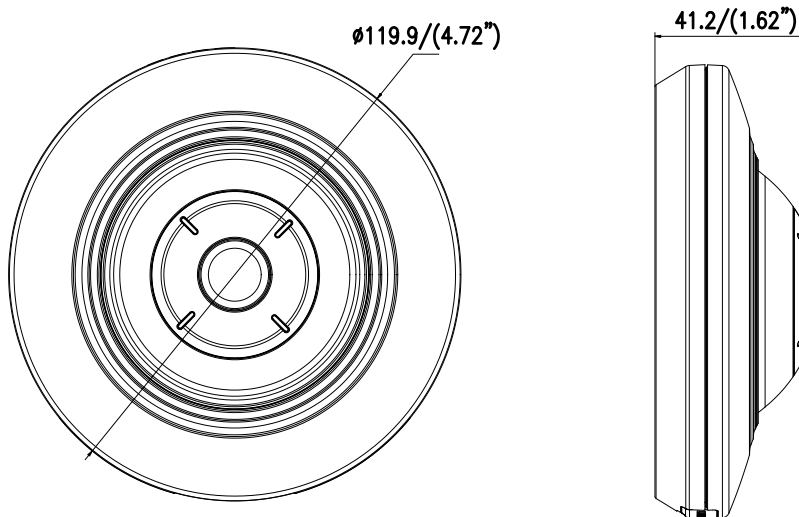

Detection	Motion detection, dynamic analysis, intrusion detection, line crossing detection
Protocols	TCP/IP, ICMP, HTTP, HTTPS, FTP, DHCP, DNS, DDNS, RTP, RTSP, RTCP, PPPoE, NTP, UPnP, SMTP, SNMP, IGMP, 802.1X, QoS, IPv6
Standard	ONVIF (PROFILE S, PROFILE G), ISAPI
General Function	One-key reset, anti-flicker, password protection, privacy mask, IP Address filtering, heartbeat, watermark
Firmware Version	V5.5.52
<b>Interface</b>	
Communication Interface	1 RJ45 10M/100M self-adaptive Ethernet port
Audio (-S)	1 audio input (line in), 1 audio output interface
Alarm (-S)	1 alarm input, 1 alarm output (DC24V, 1A or AC110V, 500mA, max.)
On-board Storage	Built-in microSD/SDHC/SDXC slot, up to 128 G
<b>General</b>	
Operating Conditions	-10 °C to +50 °C (-14 °F to +122 °F), Humidity 95% or less (non-condensing)
Power Supply	DC 12V ± 25%, 2A, 5W PoE(802.3af 36-57V, class 3), 0.4 – 0.7 A, 6.7W
IR Range	Up to 8 m
Dimensions	Φ 119.9 × 41.2 mm (Φ 4.72" × 1.62")
Weight	600 g (1.32 lbs.)

**Available Model**

DS-2CD2955FWD-I (1.05 mm), DS-2CD2955FWD-IS (1.05 mm)

**Dimension**

Unit: mm(inch)

**Accessory**

**DS-1294ZJ**  
Wall mount

**DS-1281ZJ-DM27**  
Inclined ceiling mount

**DS-1297ZJ**  
Pendant mount  
(extendable)