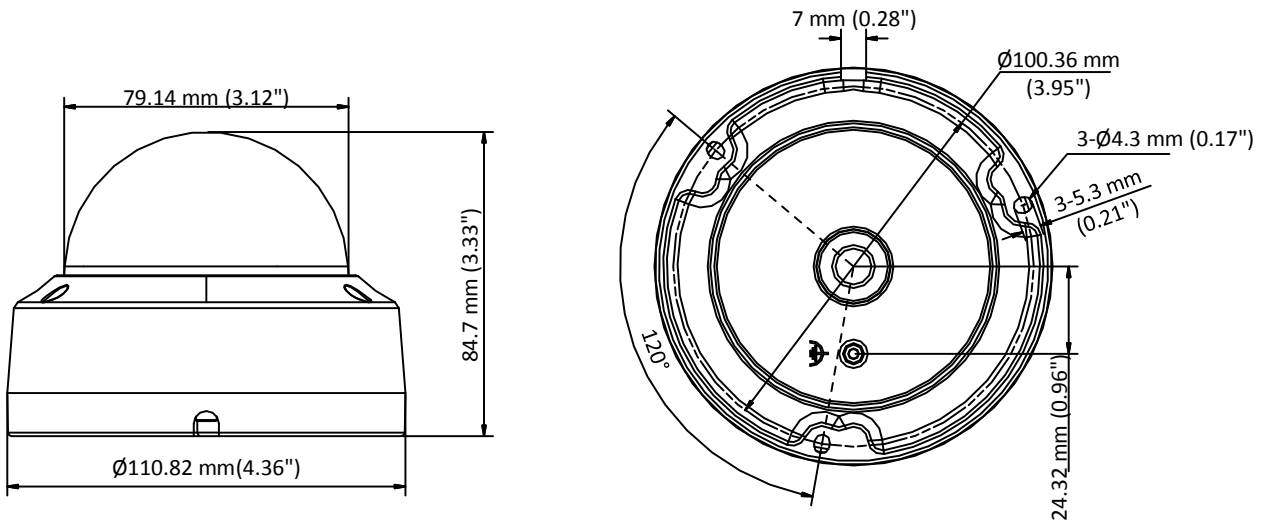

Order Model

DS-2CE57U1T-VPITF

Dimension