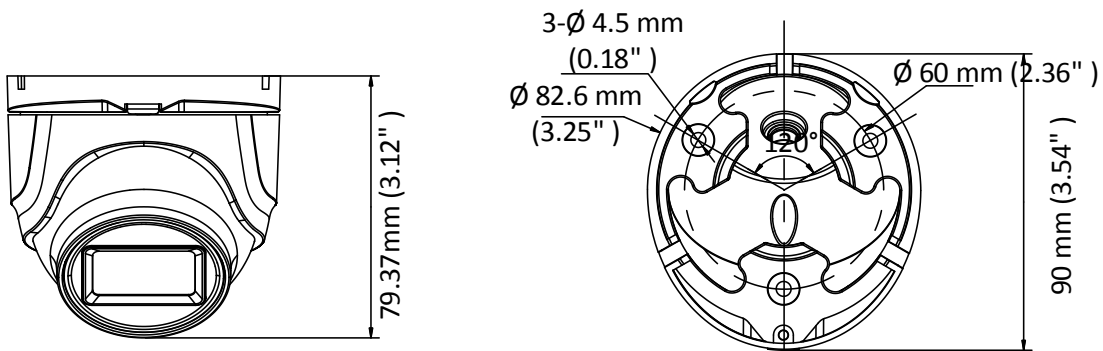

Order Models

DS-2CE76U1T-ITMF

Dimension