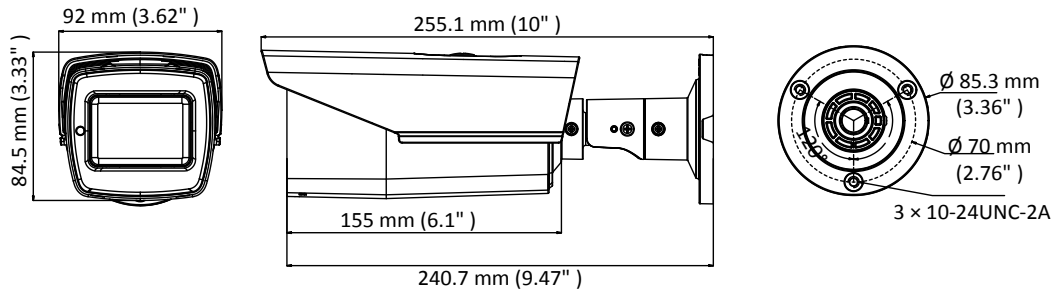

Order Model

DS-2CE19U7T-AIT3ZF

Dimension