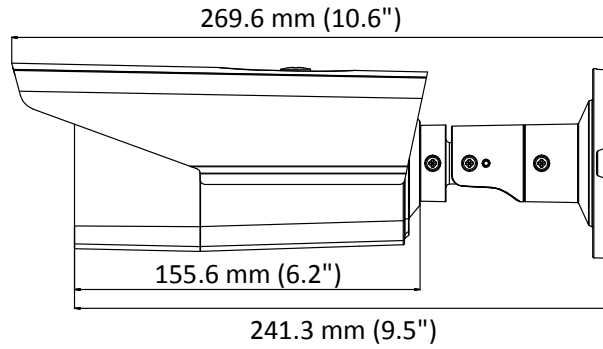

Order Model

DS-2CE16D8T-IT3ZE

Dimension