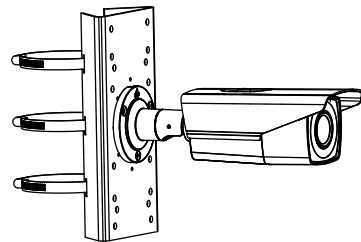

DS-2CE16D8T-IT3ZE 2 MP Ultra-Low Light POC Camera

Key Feature

- 2 MP, 1920 × 1080 resolution
- Ultra-Low Light
- 130 dB true WDR, 3D DNR
- 2.7 mm to 13.5 mm varifocal lens, auto focus
- Smart IR, up to 80 m IR distance
- Power over coaxial
- IP67

Specification

Camera	
Image Sensor	2 MP CMOS
Signal System	PAL/NTSC
Frame Rate	PAL: 1080p@25fps NTSC: 1080p@30fps
Resolution	1920 (H) × 1080 (V)
Min. Illumination	0.003 Lux @ (F1.2, AGC ON), 0 Lux with IR
Shutter Time	PAL: 1/25 s to 1/50, 000 s NTSC: 1/30 s to 1/50, 000 s
Slow Shutter	Max. 16 times
Lens	2.7 mm to 13.5 mm motorized, auto focus
Horizontal Field of View	103° to 32.1°
Lens Mount	Φ14
Day & Night	ICR
WDR (Wide Dynamic Range)	≥130 dB
Angle Adjustment	Pan: 0° to 360°, Tilt:0° to 90°, Rotate: 0° to 360°
Menu	
Image Mode	STD/HIGH-SAT
AGC	Yes
Day/Night Mode	Auto/Color/BW (Black and White)
White Balance	Auto/Manual
AE (Auto Exposure) Mode	WDR/BLC/HLC/Global
Privacy Mask	4 programmable privacy masks
Motion Detection	4 programmable motion areas
Noise Reduction	3D DNR
Language	English
Function	Brightness, Sharpness, Mirror, Smart IR
Interface	
Video Output	1 HD analog output
General	
Operating Conditions	-40 °C to 60 °C (-40 °F to 140 °F), humidity: 90% or less (non-condensing)
Power Supply	12 VDC ± 25%/PoC.at
Power Consumption	Max. 8.2 W
Protection Level	IP67
Material	Metal
IR Range	Up to 80 m
Communication	HIKVISION-C
Dimensions	85 mm × 92 mm × 269.6 mm (3.3" × 3.6" × 10.6")
Weight	Approx. 900 g (1.98 lb.)

Order Model

DS-2CE16D8T-IT3ZE

Dimension

Accessory

DS-1275ZJ-SUS
Vertical Pole Mount

DS-1276ZJ-SUS
Corner Mount

DS-1280ZJ-S
Junction Box

Distributed by