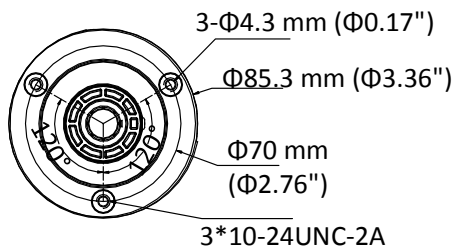

Order Model

DS-2CE16D8T-IT3ZE

Dimension