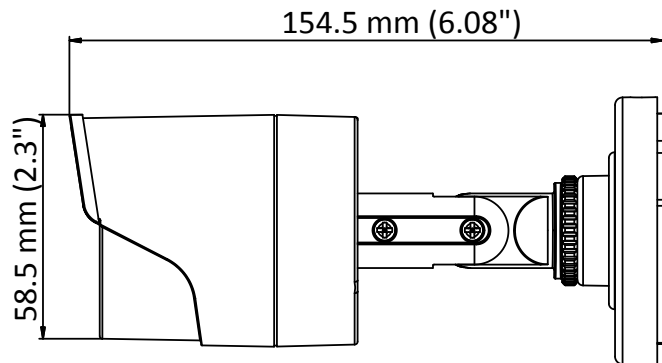

## Specifications

<b>Camera</b>	
Image Sensor	2MP CMOS image sensor
Signal System	PAL/NTSC
Frame Rate	PAL: 1080p@25fps NTSC: 1080p@30fps
Resolution	1920 (H) × 1080 (V)
Min. illumination	0.01 Lux@(F1.2,AGC ON), 0 Lux with IR
Shutter Time	1/25 (1/30) s to 1/50,000 s
Lens	2.8 mm, 3.6 mm, 6 mm fixed lens
Horizontal Field of View	103° (2.8 mm), 82.2° (3.6 mm), 54° (6 mm)
Lens Mount	M12
Day & Night	IR cut filter
Angle Adjustment	Pan: 0° to 360°, Tilt: 0° to 180°, Rotation: 0° to 360°
Synchronization	Internal synchronization
<b>Menu</b>	
AGC	Low/middle/high
Day/Night Mode	Smart/color/BW(Black and White)
Backlight Compensation	Yes
DWDR	Yes
Language	English, Chinese
Functions	Brightness, Sharpness, DNR, Mirror
<b>Interface</b>	
Video Output	1 HD analog output
Switch Button	TVI/AHD/CVI/CVBS
<b>General</b>	
Operating Conditions	-40 °C to 60 °C (-40 °F to 140 °F), Humidity 90% or less (non-condensation)
Power Supply	12 VDC ± 15%
Power Consumption	Max. 4 W
Ingress Protection	IP66
Material	Metal
IR Range	Up to 20 m
Dimensions	Φ 70 mm × 154.5 mm (Φ 2.76" × 6.08")
Weight	Approx. 400 g (0.88 lb.)

## Dimensions