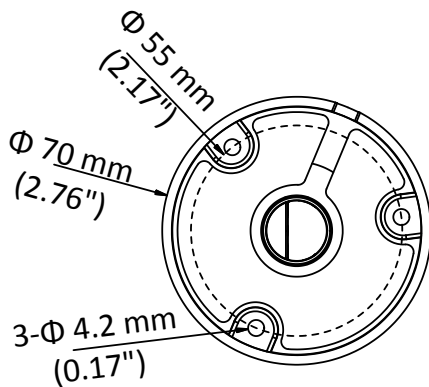

## Specifications

<b>Camera</b>	
Image Sensor	2MP CMOS image sensor
Signal System	PAL/NTSC
Frame Rate	PAL: 1080p@25fps NTSC: 1080p@30fps
Resolution	1920 (H) × 1080 (V)
Min. illumination	0.01 Lux@(F1.2,AGC ON), 0 Lux with IR
Shutter Time	1/25 (1/30) s to 1/50,000 s
Lens	2.8 mm, 3.6 mm, 6 mm fixed lens
Horizontal Field of View	103° (2.8 mm), 82.2° (3.6 mm), 54° (6 mm)
Lens Mount	M12
Day & Night	IR cut filter
Angle Adjustment	Pan: 0° to 360°, Tilt: 0° to 180°, Rotation: 0° to 360°
Synchronization	Internal synchronization
<b>Menu</b>	
AGC	Low/middle/high
Day/Night Mode	Smart/color/BW(Black and White)
Backlight Compensation	Yes
DWDR	Yes
Language	English, Chinese
Functions	Brightness, Sharpness, DNR, Mirror
<b>Interface</b>	
Video Output	1 HD analog output
Switch Button	TVI/AHD/CVI/CVBS
<b>General</b>	
Operating Conditions	-40 °C to 60 °C (-40 °F to 140 °F), Humidity 90% or less (non-condensation)
Power Supply	12 VDC ± 15%
Power Consumption	Max. 4 W
Ingress Protection	IP66
Material	Metal
IR Range	Up to 20 m
Dimensions	Φ 70 mm × 154.5 mm (Φ 2.76" × 6.08")
Weight	Approx. 400 g (0.88 lb.)

## Dimensions