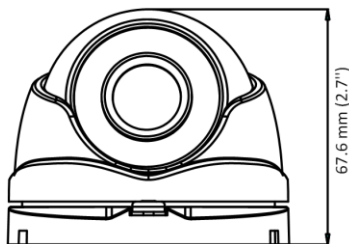

Available Model

DS-2CE56D0T-IRMF (C)

Dimension