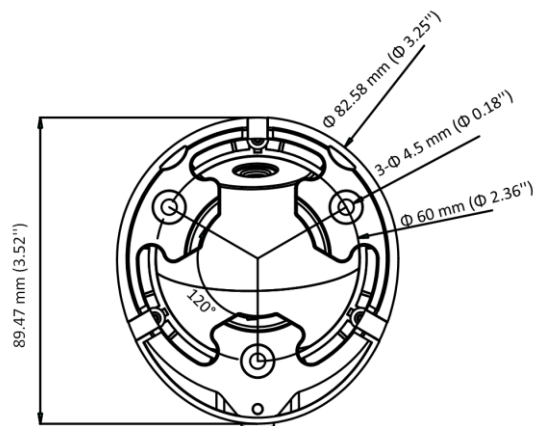

Available Model

DS-2CE56D0T-IRMF (C)

Dimension

Accessory

Note:

Certain accessory may not perfectly match with the camera.