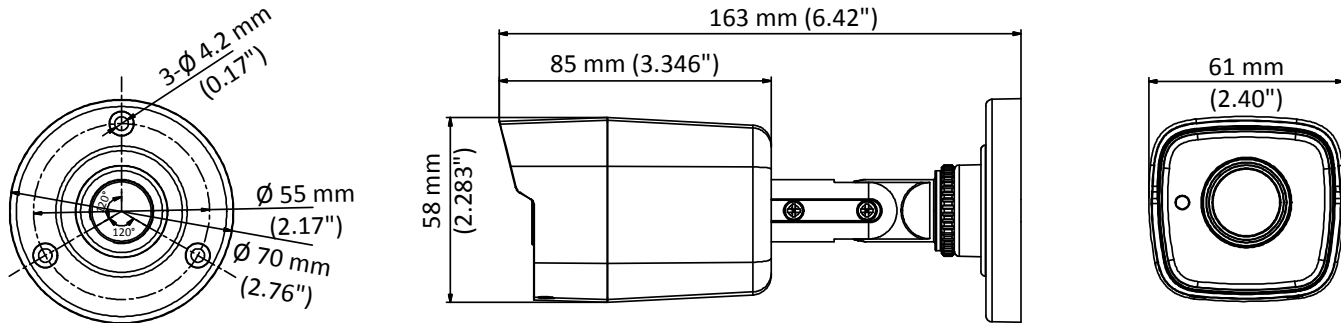

Order Model

DS-2CE16H0T-ITF

Dimension