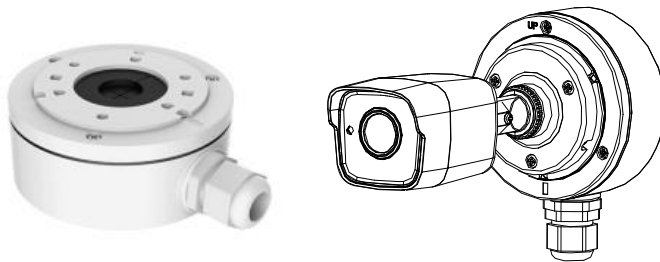

DS-2CE16H0T-ITF 5 MP Bullet Camera

Key Features

- 5 MP high performance COMS
- 2560 × 1944 resolution
- 2.8 mm, 3.6 mm, 6 mm fixed lens
- EXIR 2.0, smart IR, up to 20 m IR distance
- OSD menu, 2D DNR, DWDR
- 4 in 1 video output (switchable TVI/AHD/CVI/CVBS)
- IP67
- Up the coax (HIKVISION-C)

Specification

Camera	
Image Sensor	5 MP CMOS image sensor
Resolution	2560 (H) × 1944 (V)
Min. Illumination	Color: 0.01 Lux @ (F1.2, AGC ON), 0 Lux with IR
Shutter Time	PAL: 1/25 s to 1/50, 000 s NTSC: 1/30 s to 1/50, 000 s
Lens	2.8 mm, 3.6 mm, 6 mm fixed focal lens
Horizontal Field of View	85.5° (2.8 mm), 80.1° (3.6 mm), 57.1° (6 mm)
Lens Mount	M12
Day & Night	IR cut filter
Angle Adjustment	Pan: 0° to 360°; Tilt: 0° to 180°; Rotate: 0° to 360°
Synchronization	Internal synchronization
Frame Rate	PAL: 5 MP@20fps, 4 MP@25fps, 1080p@25fps NTSC: 5 MP@20fps, 4 MP@30fps, 1080p@30fps
Menu	
AGC	Support
D/N Mode	Auto/Color/BW (Black and White)
White Balance	ATW/MWB
BLC	Support
DWDR (Digital Wide Dynamic Range)	Support
Language	English
Functions	Brightness, Sharpness, DNR , Mirror, Smart IR
Interface	
Video Output	1 HD analog output
Switch Button	TVI/AHD/CVI/CVBS
General	
Operating Conditions	-40 °C to 60 °C (-40 °F to 140 °F), humidity: 90% or less (non-condensation)
Power Supply	12 VDC ±25%
Power Consumption	Max. 4.3 W
Protection Level	IP67
Material	Metal
IR Range	Up to 20 m
Communication	Up the coax, Protocol: HIKVISION-C (TVI output)
Dimensions	58 mm × 61 mm × 163 mm (2.28" × 2.40" × 6.42")
Weight	Approx. 335 g (0.74 lb.)

Order Model

DS-2CE16H0T-ITF

Dimension

Accessory

DS-1280ZJ-XS Junction Box

Distributed by

HIKVISION

Headquarters