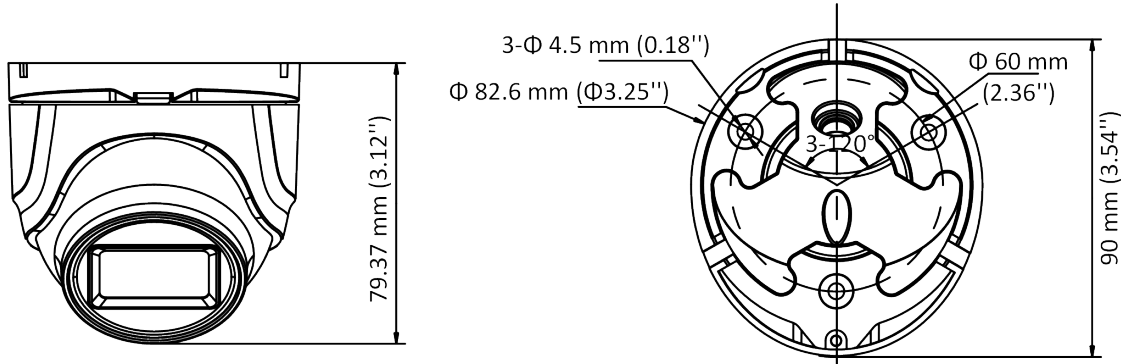

DS-2CE76H0T-ITMF(C) 5 MP Camera

- 5 MP, 2560 × 1944 resolution
- 2.4 mm, 2.8 mm, 3.6 mm, 6 mm fixed focal lens
- Smart IR, up to 30 m IR distance
- 4 in 1 video output (switchable TVI/AHD/CVI/CVBS)
- IP67

Specification

Camera	
Image Sensor	5 MP CMOS
Signal System	PAL/NTSC
Resolution	2560 (H) × 1944 (V)
Frame Rate	TVI: 5M@20fps, 4M@30fps, 4M@25fps, 1080p@30fps, 1080p@25fps AHD: 5M@20fps, 4M@30fps, 4M@25fps CVI: 4M@30fps, 4M@25fps CVBS: PAL/NTSC
Min. illumination	0.01 Lux@(F1.2, AGC ON), 0 Lux with IR
Shutter Time	PAL: 1/25 s to 1/50, 000 s NTSC: 1/30 s to 1/50, 000 s
Lens	2.4 mm, 2.8 mm, 3.6 mm, 6 mm fixed lens
Field of View	2.4 mm, horizontal FOV: 110°, vertical FOV: 81°, diagonal FOV:137° 2.8 mm, horizontal FOV: 85°, vertical FOV: 63°, diagonal FOV:110° 3.6 mm, horizontal FOV: 80°, vertical FOV: 63°, diagonal FOV:105° 6 mm, horizontal FOV: 57°, vertical FOV: 43°, diagonal FOV:72°
Lens Mount	M12
Day & Night	ICR
WDR (Wide Dynamic Range)	Digital WDR
Angle Adjustment	Pan: 0 to 360°, Tilt: 0 to 75°, Rotation: 0 to 360°
Menu	
Image Mode	STD/HIGH-SAT
AGC	Yes
Day/Night Mode	Auto/Color/BW (Black and White)
White Balance	Auto/Manual
AE (Auto Exposure) Mode	DWDR/BLC/HLC/Global
Noise Reduction	2D DNR
Language	English
Function	Brightness, Sharpness, Mirror, Smart IR
Interface	
Video Output	Switchable TVI/AHD/CVI/CVBS
General	
Operating Conditions	-40 °C to 60 °C (-40 °F to 140 °F), humidity 90% or less (non-condensing)
Power Supply	12 VDC ± 25%
Power Consumption	Max. 4.3 W
Protection Level	IP67
Material	Metal
IR Range	Up to 30 m

General	
Communication	HIKVISION-C
Dimensions	Φ 82.6 mm × 90 mm × 79.37 mm (Φ 3.25" × 3.54" × 3.12")
Weight	Approx. 289 g (0.64 lb.)

Available Model

DS-2CE76H0T-ITMF(C)

Dimension

Accessory

DS-1272ZJ-110-TRS
Wall Mount