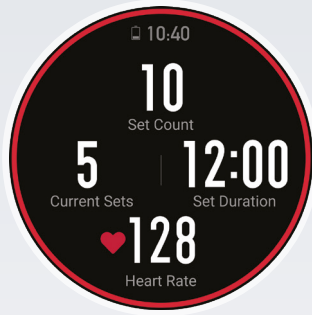

Large and Bright Display

The 1.5" AMOLED display can reach a peak brightness of 2,000 nits, so your maps and workout data will be clear in any environment. Turn on Night Display and your data will be illuminated in bright red, green, or orange.

Up to 27 Days of Battery Life

Adventure for longer with battery life that can last over three weeks* with typical usage, or for more than 180 hours of continuous outdoor GPS activity.

Dual-Band GPS & Free Maps

Download free offline maps, contour maps, ski resort maps and route files, and get turn directions that can be read aloud via connected Bluetooth headphones².

Over 170 Sport Modes

Choose from over 170 built-in workout modes including freediving, skydiving, surfing, and an intelligent rep and set tracking strength training mode.

Fully-Integrated AI

Zepp Flow™ gives you full control of your watch with just your voice. Send speech-to-text message replies³, set reminders, and much more.

Enhanced Privacy

Take control of your privacy and choose whether to enable or disable GPS location data sharing.