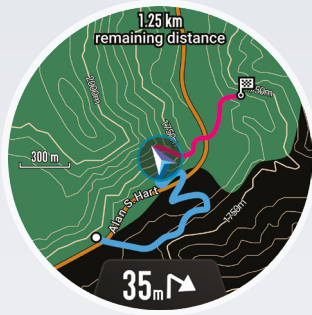

Large and Bright Display

The 1.5" AMOLED display can reach a peak brightness of 2,000 nits, so your maps and workout data will be clear in any environment. Turn on Night Display and your data will be illuminated in bright red, green, or orange.

Up to 27 Days of Battery Life

Adventure for longer with battery life that can last over three weeks* with typical usage, or for more than 180 hours of continuous outdoor GPS activity.

Dual-Band GPS & Free Maps