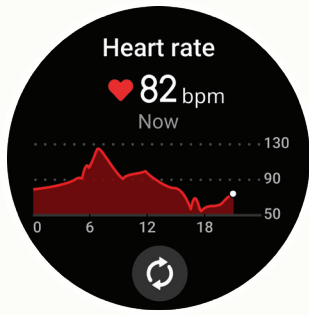

The sleek round body is crafted from stainless steel, resulting in a watch with the style of a classic timepiece and the toughness to endure intense workouts.

With a peak brightness of 2,000 nits, the AMOLED display remains clear even under bright sunlight. Easily read your data, notifications, and maps, wherever you are.

Enhance Health Tracking

The BioTracker™ 6.0 PPG biosensor features a dual-LED and 5PD build, for health and fitness data tracking that's more precise than ever.

New Algorithms & Sensors

The improved sleep algorithm makes Active 2 one of the best sleep trackers on the market, while heart rate matches the accuracy of T-Rex 3. The addition of a barometer, gyroscope, and an ambient light sensor means more outdoor sports modes, better movement recognition, and a sharper display under any light.