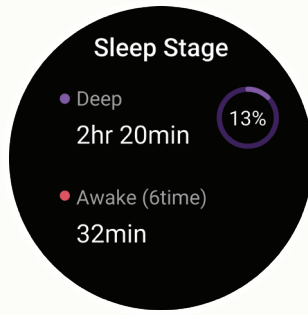

New Algorithms & Sensors

The improved sleep algorithm makes Active 2 one of the best sleep trackers on the market, while heart rate matches the accuracy of T-Rex 3. The addition of a barometer, gyroscope, and an ambient light sensor means more outdoor sports modes, better movement recognition, and a sharper display under any light.