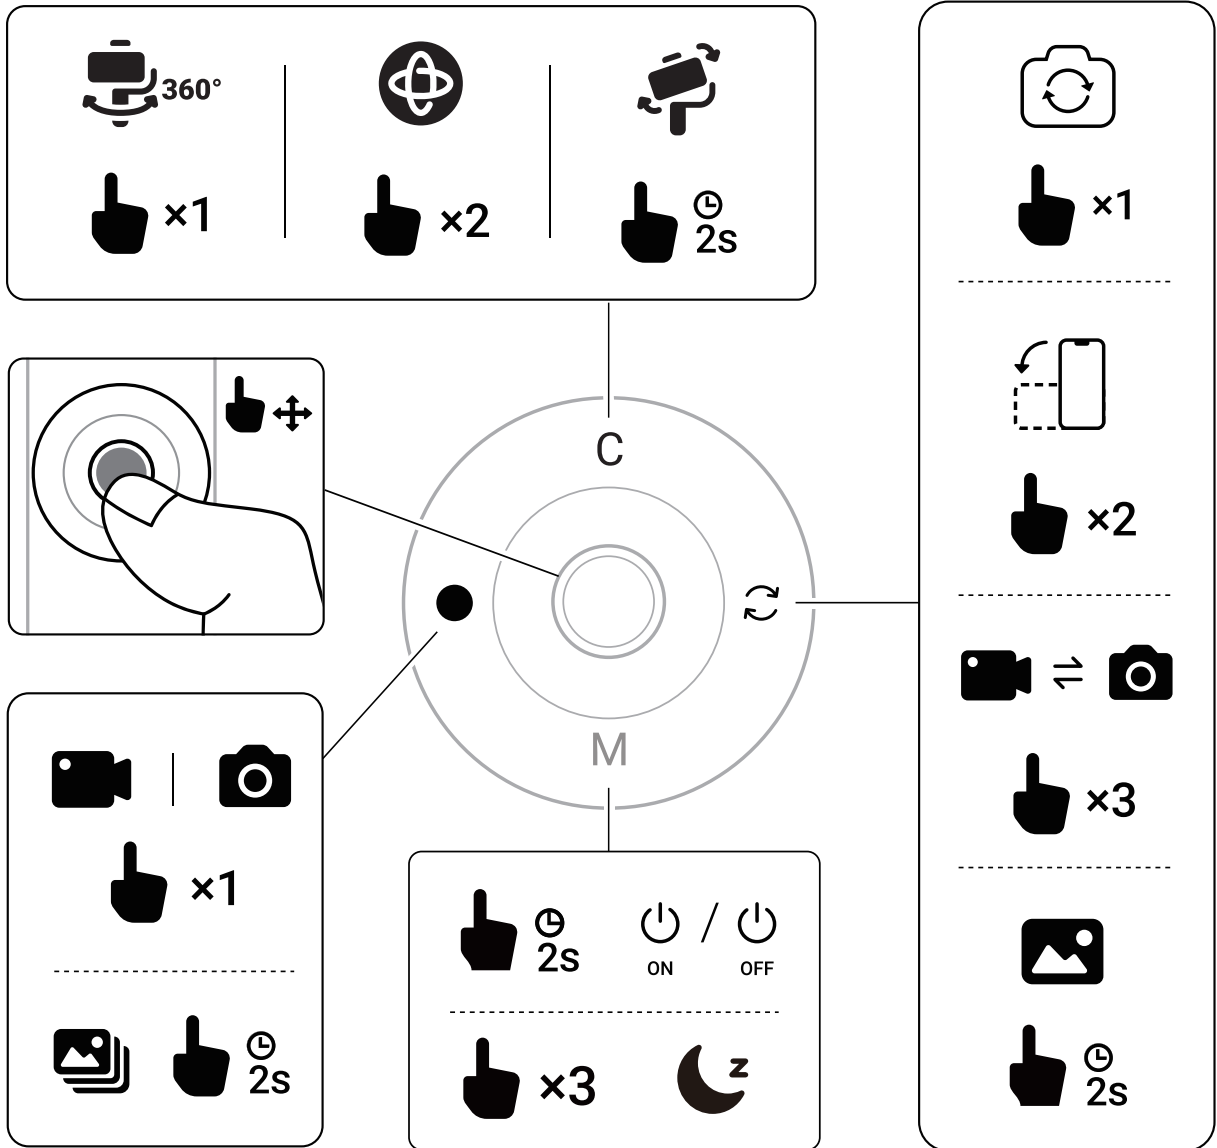

3

4

AUTO F PF FPV

AUTO F PF FPV

Insta360 App

Insta360 App

PB.ABQ000302

V1.1