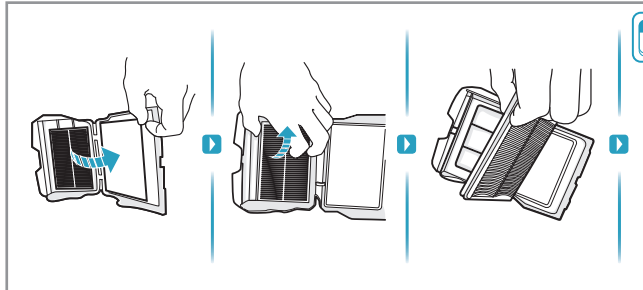

For control according to international standards, please visit www.electrolux.com/rvc-supplementary

GET IT ON
Google Play

Download on the
App Store

2.4GHz

5GHz

1M Max 40°C

24h

~ 40 min
~ 60 min