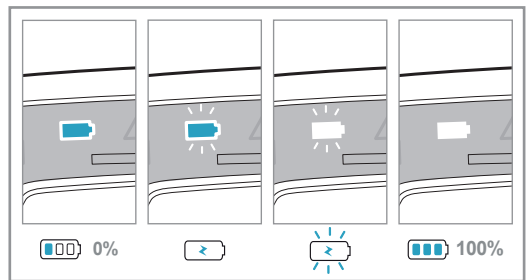

GET IT ON
Google Play

Download on the
App Store

2.4GHz

5GHz

1M Max 40°C

24h

~ 40 min
~ 60 min

~ 60 min
~ 80 min

~ 80 min
~ 100 min

7sec

0% 100%

1h 1.5h 2h