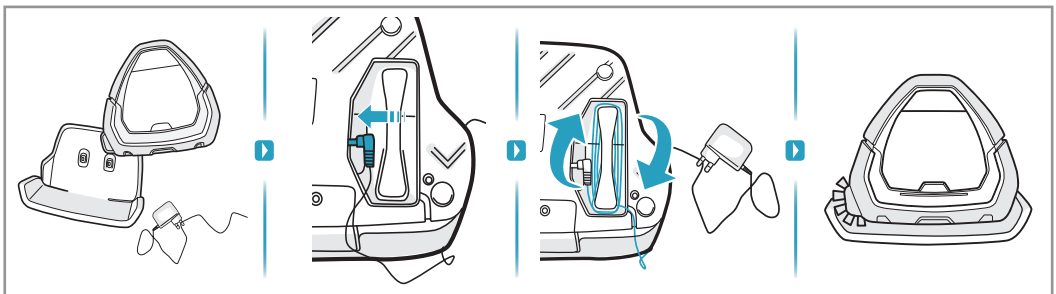

GET IT ON
Google Play

Download on the
App Store

2.4GHz

5GHz

1M Max 40°C

24h

~ 40 min
~ 60 min

~ 60 min
~ 80 min

~ 80 min
~ 100 min

7sec

0% 100%

1h 1.5h 2h