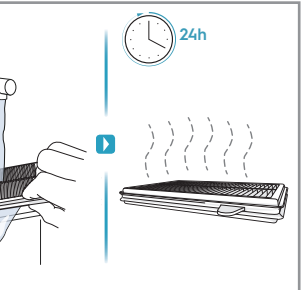

For control according to international standards, please visit www.electrolux.com/rvc-supplementary

GET IT ON
Google Play

Download on the
App Store

2.4GHz

5GHz

1M Max 40°C

24h

~ 40 min
~ 60 min