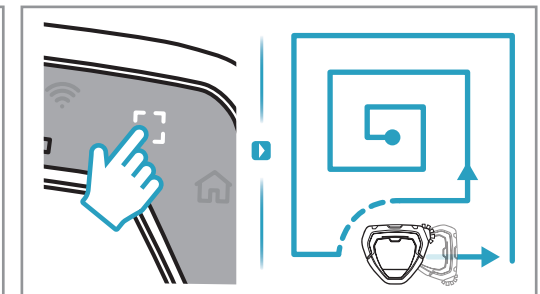

GET IT ON
Google Play

Download on the
App Store

2.4GHz

5GHz

1M Max 40°C

24h

~ 40 min
~ 60 min

~ 60 min
~ 80 min

~ 80 min
~ 100 min

7sec

0% 100%

1h 1.5h 2h