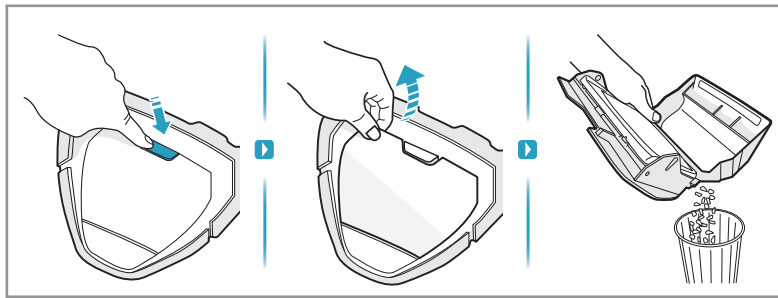

For control according to international standards, please visit www.electrolux.com/rvc-supplementary

GET IT ON
Google Play

Download on the
App Store

2.4GHz

5GHz

1M Max 40°C

24h

~ 40 min
~ 60 min