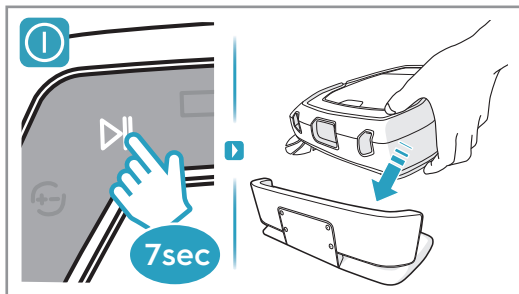

GET IT ON
Google Play

Download on the
App Store

2.4GHz

5GHz

1M Max 40°C

24h

~ 40 min
~ 60 min

~ 60 min
~ 80 min

~ 80 min
~ 100 min

7sec

0% 100%

1h 1.5h 2h