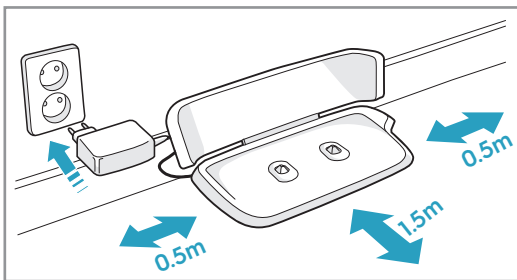

GET IT ON
Google Play

Download on the
App Store

2.4GHz

5GHz

1M Max 40°C

24h

~ 40 min
~ 60 min

~ 60 min
~ 80 min

~ 80 min
~ 100 min

7sec

0% 100%

1h 1.5h 2h