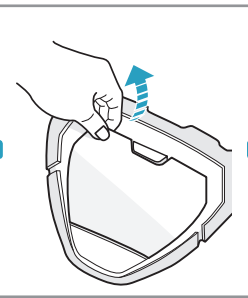

For control according to international standards, please visit www.electrolux.com/rvc-supplementary

GET IT ON
Google Play

Download on the
App Store

2.4GHz

5GHz

1M Max 40°C

24h

~ 40 min
~ 60 min