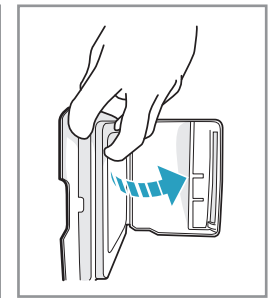

For control according to international standards, please visit www.electrolux.com/rvc-supplementary

GET IT ON
Google Play

Download on the
App Store

2.4GHz

5GHz

1M Max 40°C

24h

~ 40 min
~ 60 min