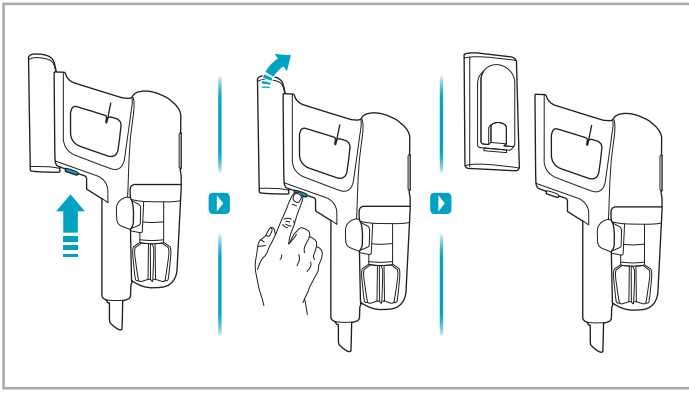

www.electrolux.com

2.5h 100%

- 100%
- 75-100%
- 50-75%
- 25-50%
- 0%

ADC-42FMG-35 35042EPG
ADC-42FMG-35 35042EPB

✗ ✗

✓ ✓

ON OFF

 www.shop.electrolux.com