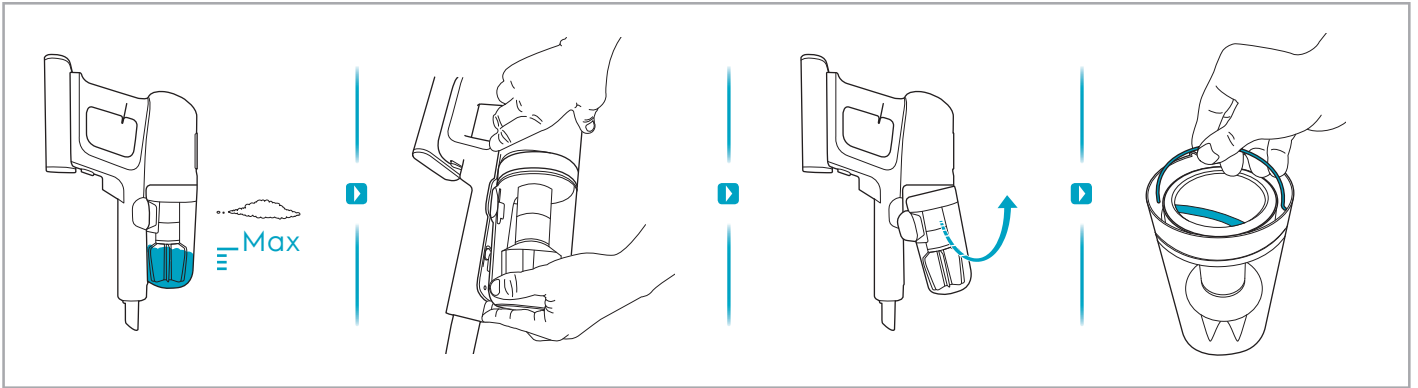

www.electrolux.com

2.5h 100%

- 100%
- 75-100%
- 50-75%
- 25-50%
- 0%

ADC-42FMG-35 35042EPG
ADC-42FMG-35 35042EPB

✗ ✗

✓ ✓

ON OFF

 www.shop.electrolux.com