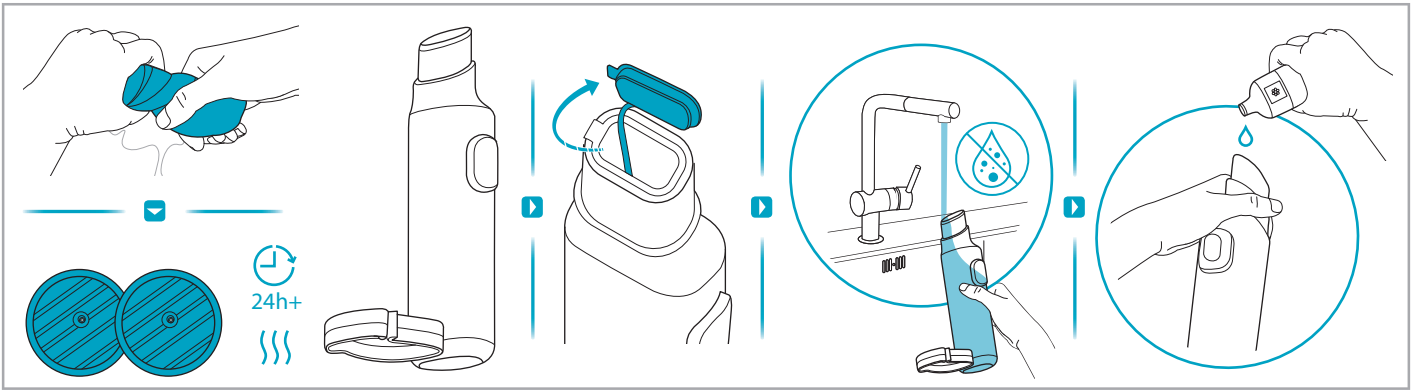

www.electrolux.com

2.5h 100%

- 100%
- 75-100%
- 50-75%
- 25-50%
- 0%

ADC-42FMG-35 35042EPG
ADC-42FMG-35 35042EPB

✗ ✗

✓ ✓

ON OFF

 www.shop.electrolux.com