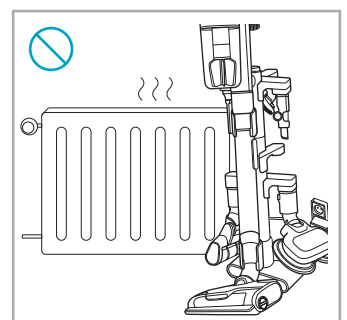

www.electrolux.com

2.5h 100%

- 100%
- 75-100%
- 50-75%
- 25-50%
- 0%

ADC-42FMG-35 35042EPG
ADC-42FMG-35 35042EPB

✗ ✗

✓ ✓

ON OFF

 www.shop.electrolux.com