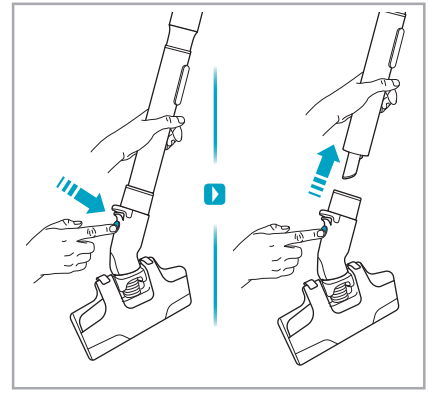

www.electrolux.com

2.5h 100%

- 100%
- 75-100%
- 50-75%
- 25-50%
- 0%

ADC-42FMG-35 35042EPG
ADC-42FMG-35 35042EPB

✗ ✗

✓ ✓

ON OFF

 www.shop.electrolux.com