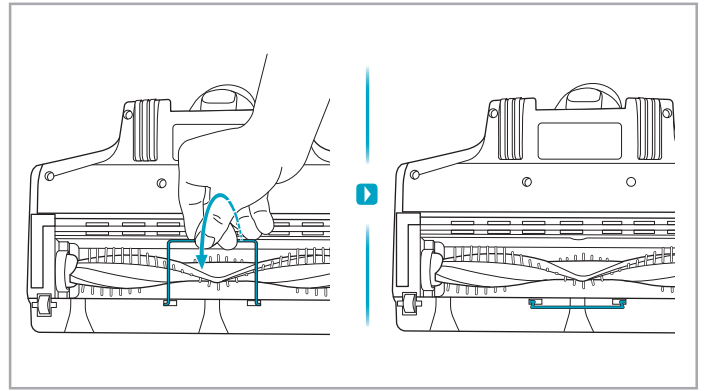

www.electrolux.com

2.5h 100%

- 100%
- 75-100%
- 50-75%
- 25-50%
- 0%

ADC-42FMG-35 35042EPG
ADC-42FMG-35 35042EPB

✗ ✗

✓ ✓

ON OFF

 www.shop.electrolux.com