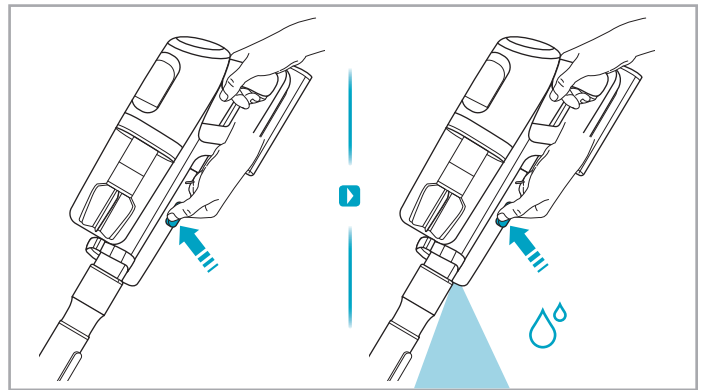

www.electrolux.com

2.5h 100%

- 100%
- 75-100%
- 50-75%
- 25-50%
- 0%

ADC-42FMG-35 35042EPG
ADC-42FMG-35 35042EPB

✗ ✗

✓ ✓

ON OFF

 www.shop.electrolux.com