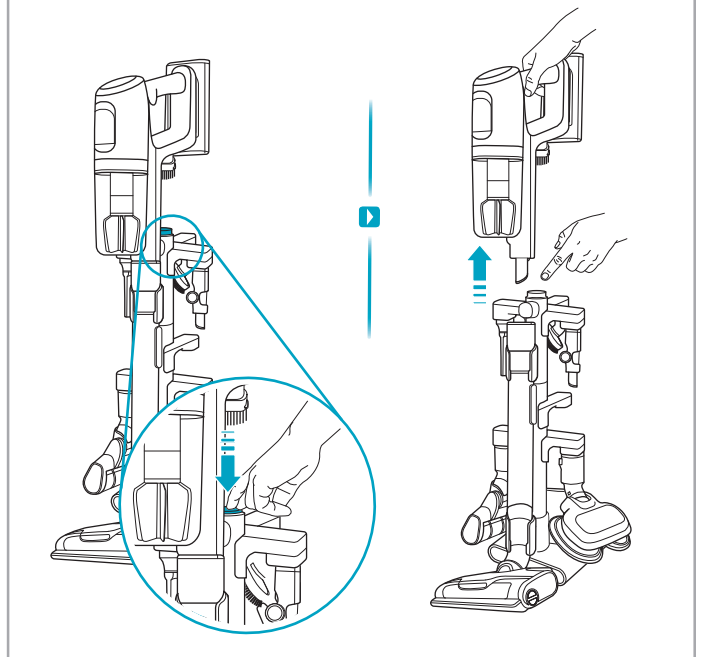

www.electrolux.com

2.5h 100%

- 100%
- 75-100%
- 50-75%
- 25-50%
- 0%

ADC-42FMG-35 35042EPG
ADC-42FMG-35 35042EPB

✗ ✗

✓ ✓

ON OFF

 www.shop.electrolux.com