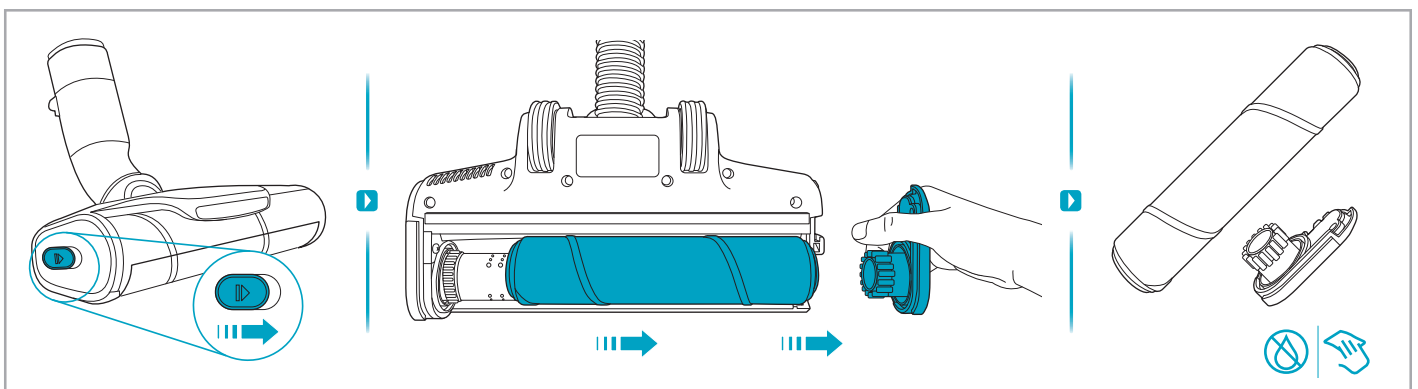

www.electrolux.com

2.5h 100%

- 100%
- 75-100%
- 50-75%
- 25-50%
- 0%

ADC-42FMG-35 35042EPG
ADC-42FMG-35 35042EPB

✗ ✗

✓ ✓

ON OFF

 www.shop.electrolux.com