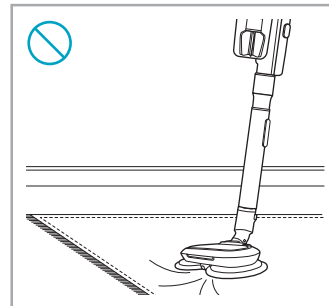

www.electrolux.com

2.5h 100%

- 100%
- 75-100%
- 50-75%
- 25-50%
- 0%

ADC-42FMG-35 35042EPG
ADC-42FMG-35 35042EPB

✗ ✗

✓ ✓

ON OFF

 www.shop.electrolux.com