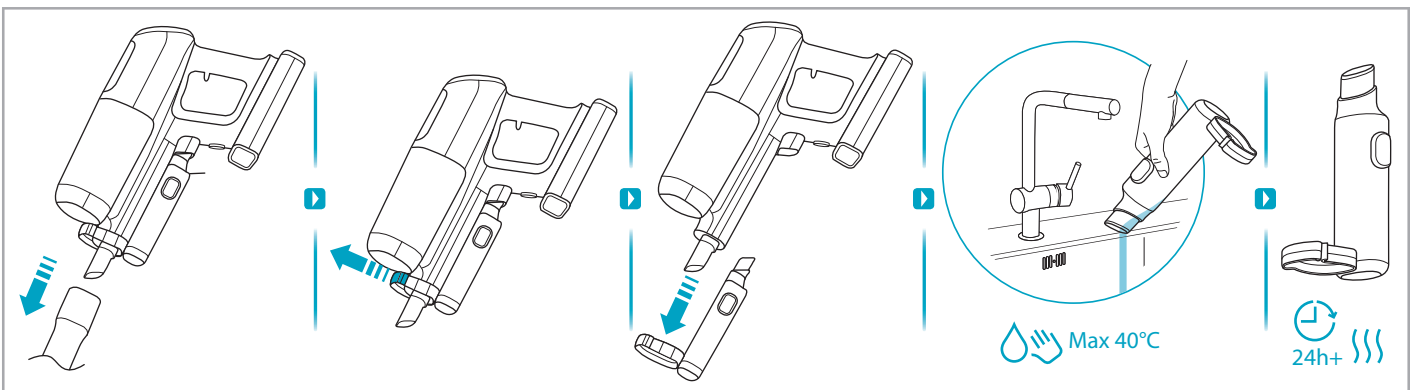

www.electrolux.com

2.5h 100%

- 100%
- 75-100%
- 50-75%
- 25-50%
- 0%

ADC-42FMG-35 35042EPG
ADC-42FMG-35 35042EPB

✗ ✗

✓ ✓

ON OFF

 www.shop.electrolux.com