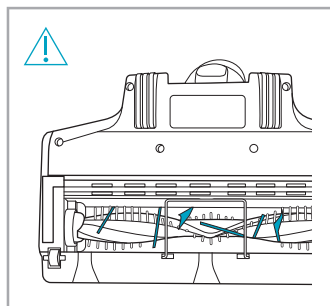

www.electrolux.com

2.5h 100%

- 100%
- 75-100%
- 50-75%
- 25-50%
- 0%

ADC-42FMG-35 35042EPG
ADC-42FMG-35 35042EPB

✗ ✗

✓ ✓

ON OFF

 www.shop.electrolux.com