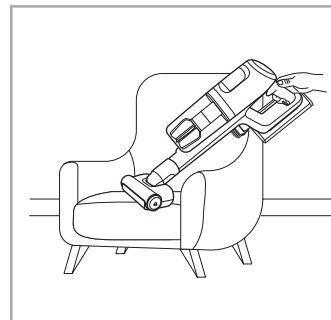

www.electrolux.com

2.5h 100%

- 100%
- 75-100%
- 50-75%
- 25-50%
- 0%

ADC-42FMG-35 35042EPG
ADC-42FMG-35 35042EPB

✗ ✗

✓ ✓

ON OFF

 www.shop.electrolux.com