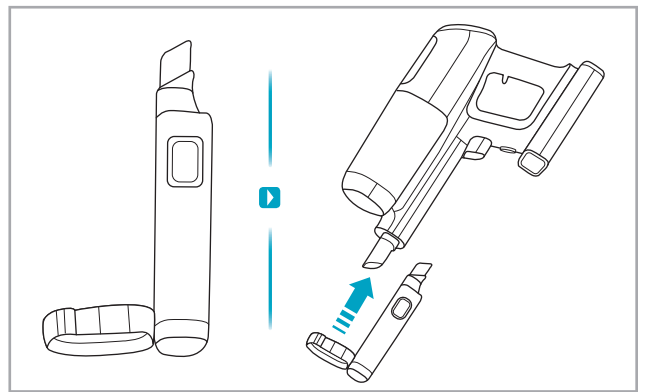

www.electrolux.com

2.5h 100%

- 100%
- 75-100%
- 50-75%
- 25-50%
- 0%

ADC-42FMG-35 35042EPG
ADC-42FMG-35 35042EPB

✗ ✗

✓ ✓

ON OFF

 www.shop.electrolux.com