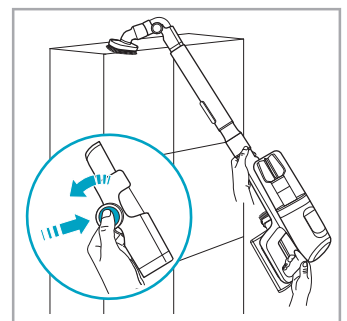

www.electrolux.com

2.5h 100%

- 100%
- 75-100%
- 50-75%
- 25-50%
- 0%

ADC-42FMG-35 35042EPG
ADC-42FMG-35 35042EPB

✗ ✗

✓ ✓

ON OFF

 www.shop.electrolux.com