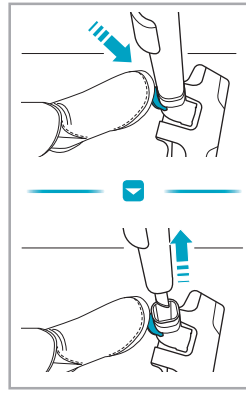

www.electrolux.com

2.5h 100%

- 100%
- 75-100%
- 50-75%
- 25-50%
- 0%

ADC-42FMG-35 35042EPG
ADC-42FMG-35 35042EPB

✗ ✗

✓ ✓

ON OFF

 www.shop.electrolux.com