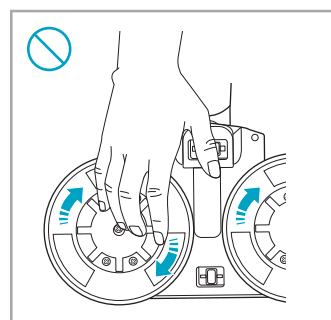

www.electrolux.com

2.5h 100%

- 100%
- 75-100%
- 50-75%
- 25-50%
- 0%

ADC-42FMG-35 35042EPG
ADC-42FMG-35 35042EPB

✗ ✗

✓ ✓

ON OFF

 www.shop.electrolux.com