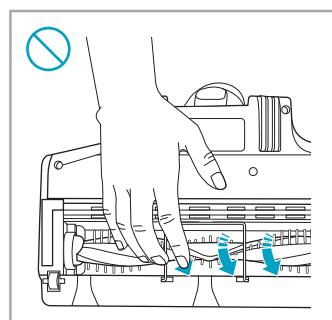

www.electrolux.com

2.5h 100%

- 100%
- 75-100%
- 50-75%
- 25-50%
- 0%

ADC-42FMG-35 35042EPG
ADC-42FMG-35 35042EPB

✗ ✗

✓ ✓

ON OFF

 www.shop.electrolux.com