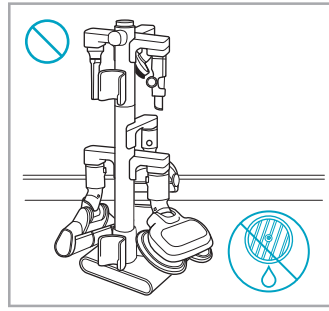

www.electrolux.com

2.5h 100%

- 100%
- 75-100%
- 50-75%
- 25-50%
- 0%

ADC-42FMG-35 35042EPG
ADC-42FMG-35 35042EPB

✗ ✗

✓ ✓

ON OFF

 www.shop.electrolux.com