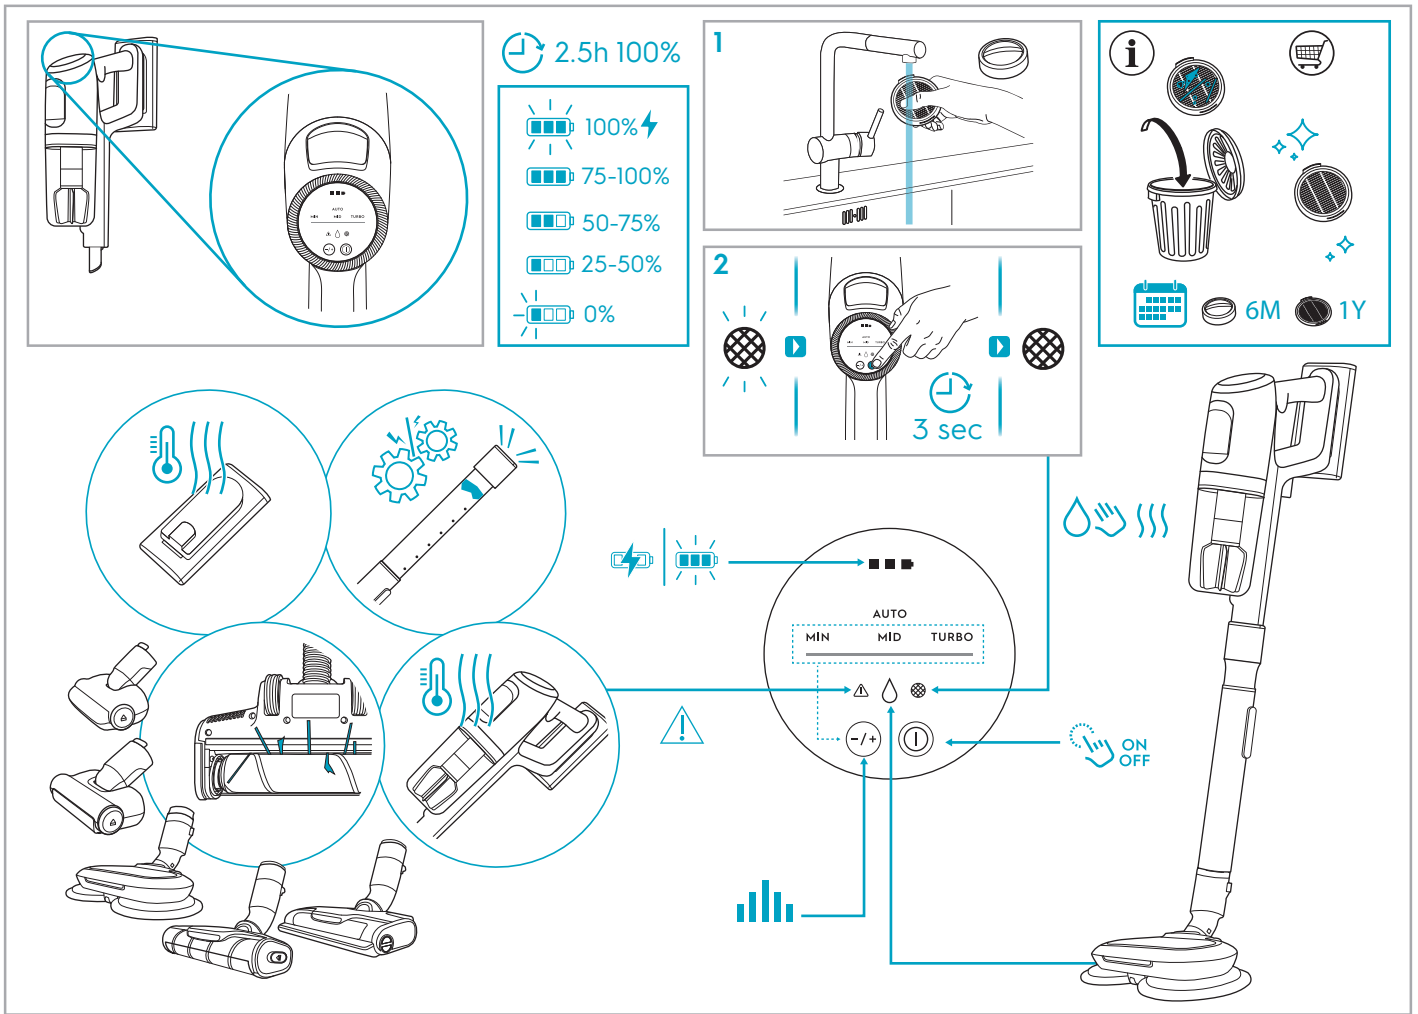

www.electrolux.com

2.5h 100%

- 100%
- 75-100%
- 50-75%
- 25-50%
- 0%

ADC-42FMG-35 35042EPG
ADC-42FMG-35 35042EPB

✗ ✗

✓ ✓

ON OFF

 www.shop.electrolux.com