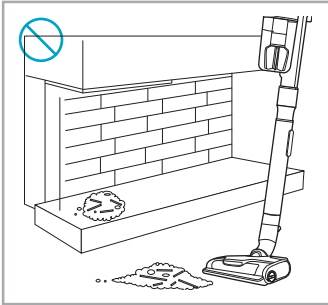

www.electrolux.com

2.5h 100%

- 100%
- 75-100%
- 50-75%
- 25-50%
- 0%

ADC-42FMG-35 35042EPG
ADC-42FMG-35 35042EPB

✗ ✗

✓ ✓

ON OFF

 www.shop.electrolux.com