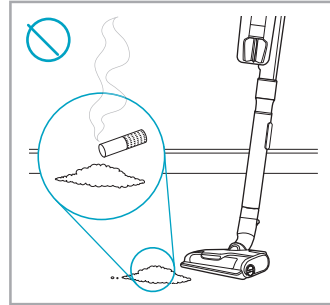

www.electrolux.com

2.5h 100%

- 100%
- 75-100%
- 50-75%
- 25-50%
- 0%

ADC-42FMG-35 35042EPG
ADC-42FMG-35 35042EPB

✗ ✗

✓ ✓

ON OFF

 www.shop.electrolux.com