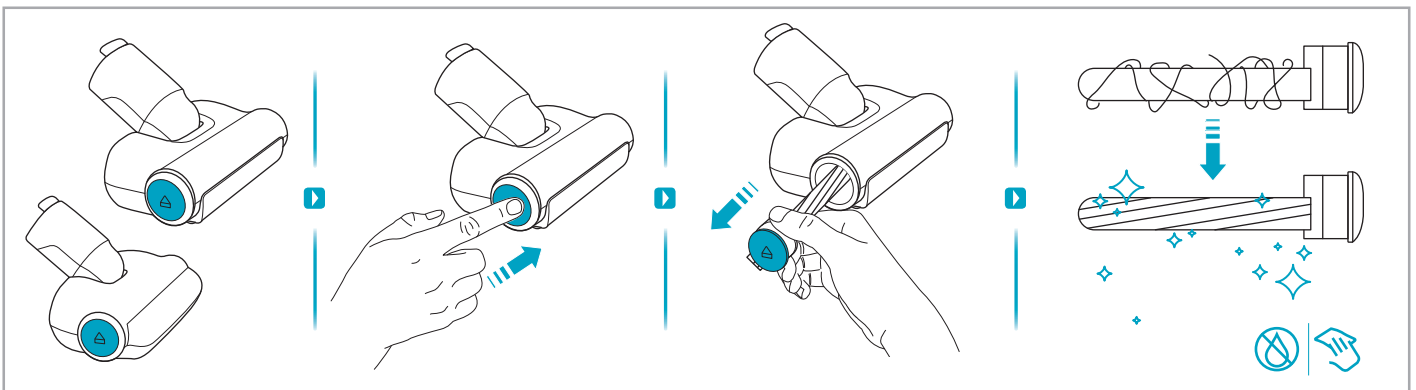

www.electrolux.com

2.5h 100%

- 100%
- 75-100%
- 50-75%
- 25-50%
- 0%

ADC-42FMG-35 35042EPG
ADC-42FMG-35 35042EPB

✗ ✗

✓ ✓

ON OFF

 www.shop.electrolux.com