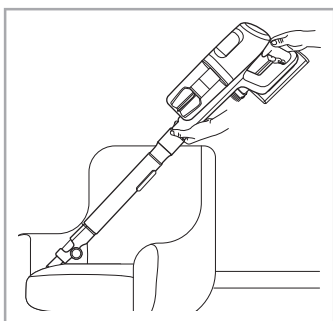

www.electrolux.com

2.5h 100%

- 100%
- 75-100%
- 50-75%
- 25-50%
- 0%

ADC-42FMG-35 35042EPG
ADC-42FMG-35 35042EPB

✗ ✗

✓ ✓

ON OFF

 www.shop.electrolux.com