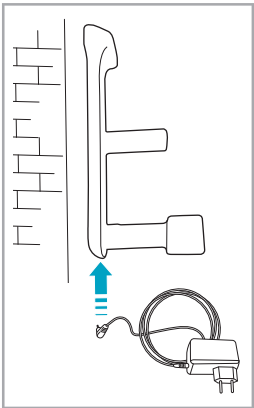

www.electrolux.com

2.5h 100%

- 100%
- 75-100%
- 50-75%
- 25-50%
- 0%

ADC-42FMG-35 35042EPG
ADC-42FMG-35 35042EPB

✗ ✗

✓ ✓

ON OFF

 www.shop.electrolux.com