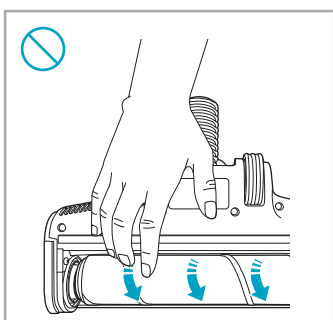

www.electrolux.com

2.5h 100%

- 100%
- 75-100%
- 50-75%
- 25-50%
- 0%

ADC-42FMG-35 35042EPG
ADC-42FMG-35 35042EPB

✗ ✗

✓ ✓

ON OFF

 www.shop.electrolux.com