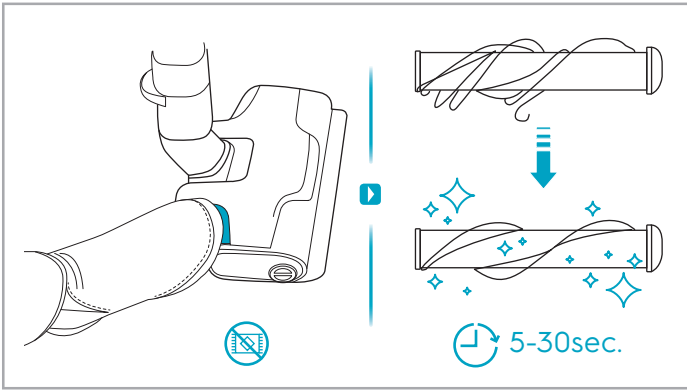

www.electrolux.com

2.5h 100%

- 100%
- 75-100%
- 50-75%
- 25-50%
- 0%

ADC-42FMG-35 35042EPG
ADC-42FMG-35 35042EPB

✗ ✗

✓ ✓

ON OFF

 www.shop.electrolux.com