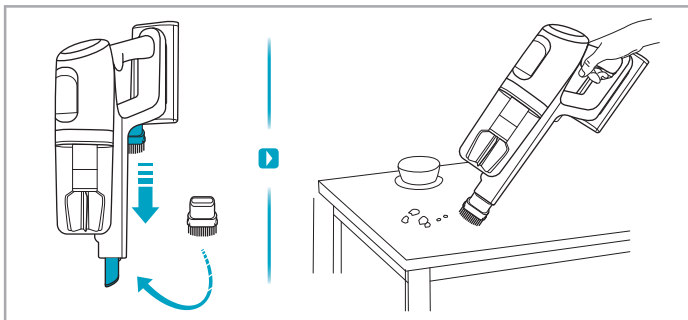

www.electrolux.com

2.5h 100%

- 100%
- 75-100%
- 50-75%
- 25-50%
- 0%

ADC-42FMG-35 35042EPG
ADC-42FMG-35 35042EPB

✗ ✗

✓ ✓

ON OFF

 www.shop.electrolux.com