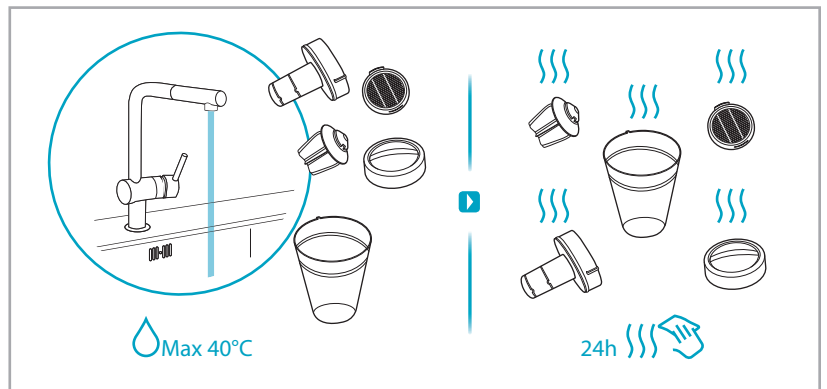

www.electrolux.com

2.5h 100%

- 100%
- 75-100%
- 50-75%
- 25-50%
- 0%

ADC-42FMG-35 35042EPG
ADC-42FMG-35 35042EPB

✗ ✗

✓ ✓

ON OFF

 www.shop.electrolux.com