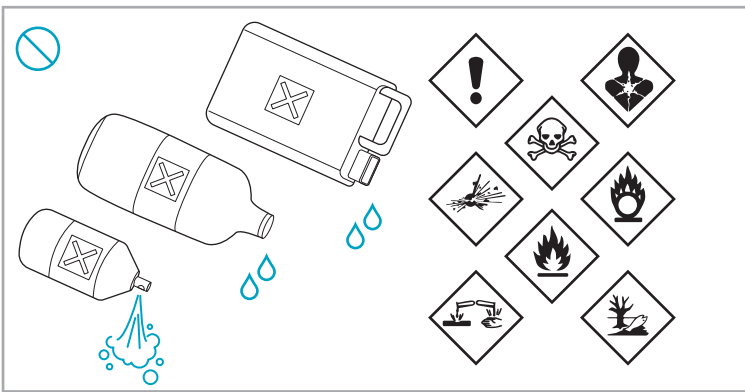

www.electrolux.com

2.5h 100%

- 100%
- 75-100%
- 50-75%
- 25-50%
- 0%

ADC-42FMG-35 35042EPG
ADC-42FMG-35 35042EPB

✗ ✗

✓ ✓

ON OFF

 www.shop.electrolux.com