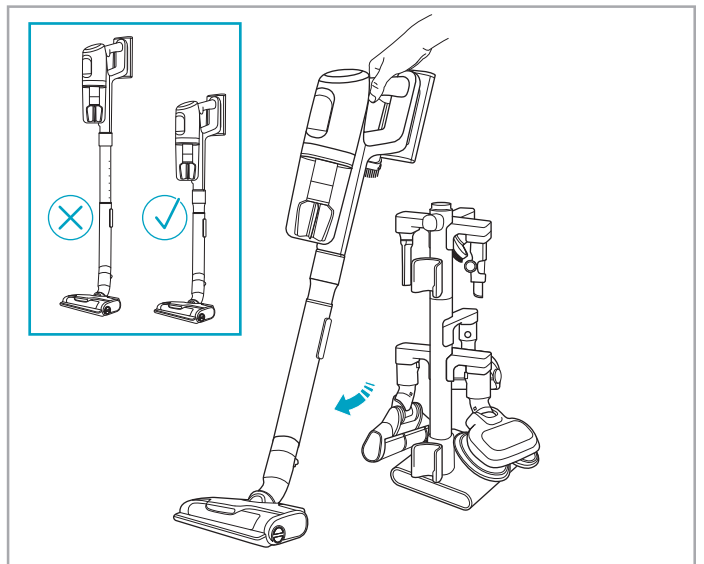

www.electrolux.com

2.5h 100%

- 100%
- 75-100%
- 50-75%
- 25-50%
- 0%

ADC-42FMG-35 35042EPG
ADC-42FMG-35 35042EPB

✗ ✗

✓ ✓

ON OFF

 www.shop.electrolux.com