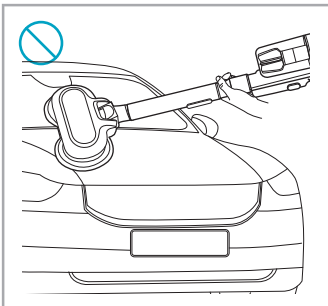

www.electrolux.com

2.5h 100%

- 100%
- 75-100%
- 50-75%
- 25-50%
- 0%

ADC-42FMG-35 35042EPG
ADC-42FMG-35 35042EPB

✗ ✗

✓ ✓

ON OFF

 www.shop.electrolux.com