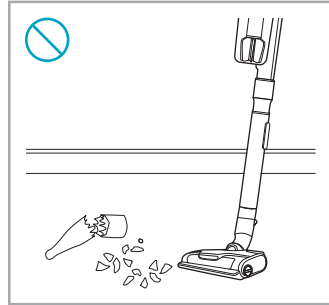

www.electrolux.com

2.5h 100%

- 100%
- 75-100%
- 50-75%
- 25-50%
- 0%

ADC-42FMG-35 35042EPG
ADC-42FMG-35 35042EPB

✗ ✗

✓ ✓

ON OFF

 www.shop.electrolux.com