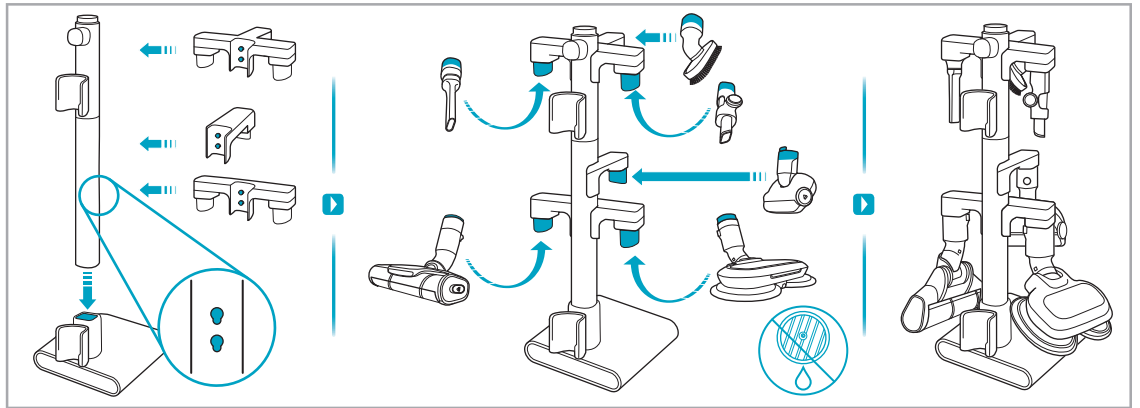

www.electrolux.com

2.5h 100%

- 100%
- 75-100%
- 50-75%
- 25-50%
- 0%

ADC-42FMG-35 35042EPG
ADC-42FMG-35 35042EPB

✗ ✗

✓ ✓

ON OFF

 www.shop.electrolux.com