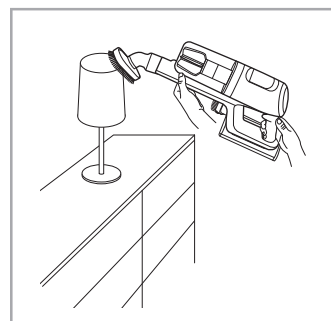

www.electrolux.com

2.5h 100%

- 100%
- 75-100%
- 50-75%
- 25-50%
- 0%

ADC-42FMG-35 35042EPG
ADC-42FMG-35 35042EPB

✗ ✗

✓ ✓

ON OFF

 www.shop.electrolux.com