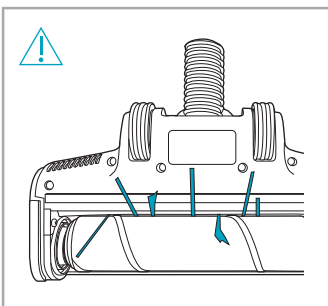

www.electrolux.com

2.5h 100%

- 100%
- 75-100%
- 50-75%
- 25-50%
- 0%

ADC-42FMG-35 35042EPG
ADC-42FMG-35 35042EPB

✗ ✗

✓ ✓

ON OFF

 www.shop.electrolux.com