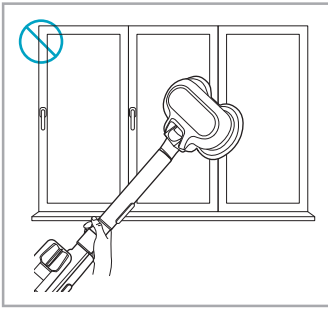

www.electrolux.com

2.5h 100%

- 100%
- 75-100%
- 50-75%
- 25-50%
- 0%

ADC-42FMG-35 35042EPG
ADC-42FMG-35 35042EPB

✗ ✗

✓ ✓

ON OFF

 www.shop.electrolux.com