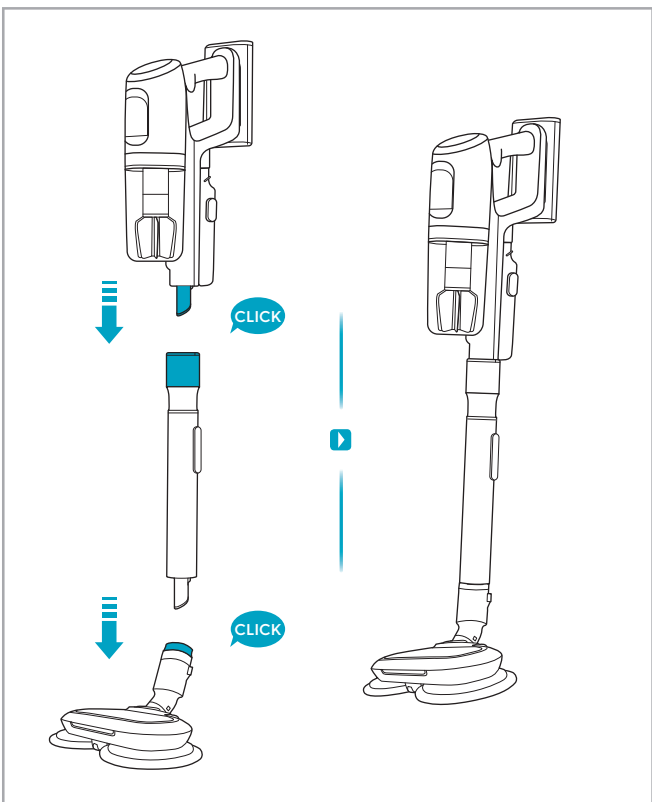

www.electrolux.com

2.5h 100%

- 100%
- 75-100%
- 50-75%
- 25-50%
- 0%

ADC-42FMG-35 35042EPG
ADC-42FMG-35 35042EPB

✗ ✗

✓ ✓

ON OFF

 www.shop.electrolux.com