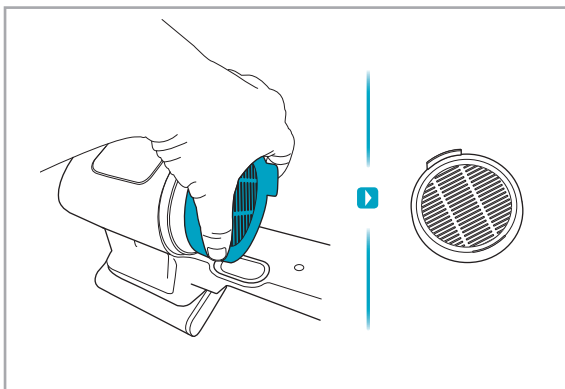

www.electrolux.com

2.5h 100%

- 100%
- 75-100%
- 50-75%
- 25-50%
- 0%

ADC-42FMG-35 35042EPG
ADC-42FMG-35 35042EPB

✗ ✗

✓ ✓

ON OFF

 www.shop.electrolux.com