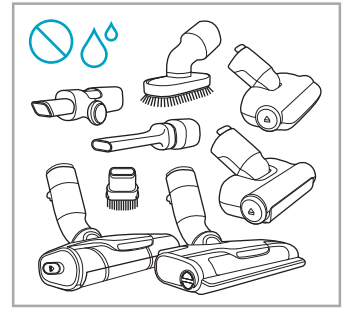

www.electrolux.com

2.5h 100%

- 100%
- 75-100%
- 50-75%
- 25-50%
- 0%

ADC-42FMG-35 35042EPG
ADC-42FMG-35 35042EPB

✗ ✗

✓ ✓

ON OFF

 www.shop.electrolux.com