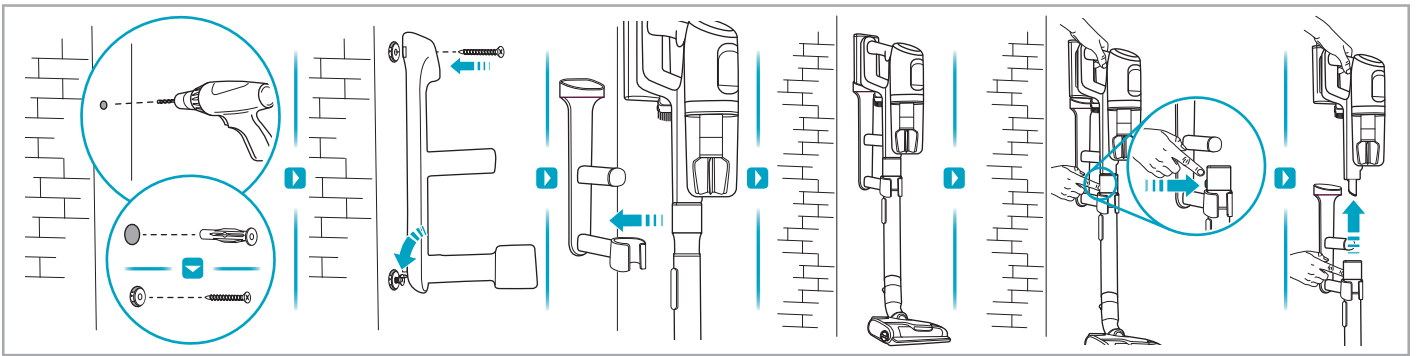

www.electrolux.com

2.5h 100%

- 100%
- 75-100%
- 50-75%
- 25-50%
- 0%

ADC-42FMG-35 35042EPG
ADC-42FMG-35 35042EPB

✗ ✗

✓ ✓

ON OFF

 www.shop.electrolux.com