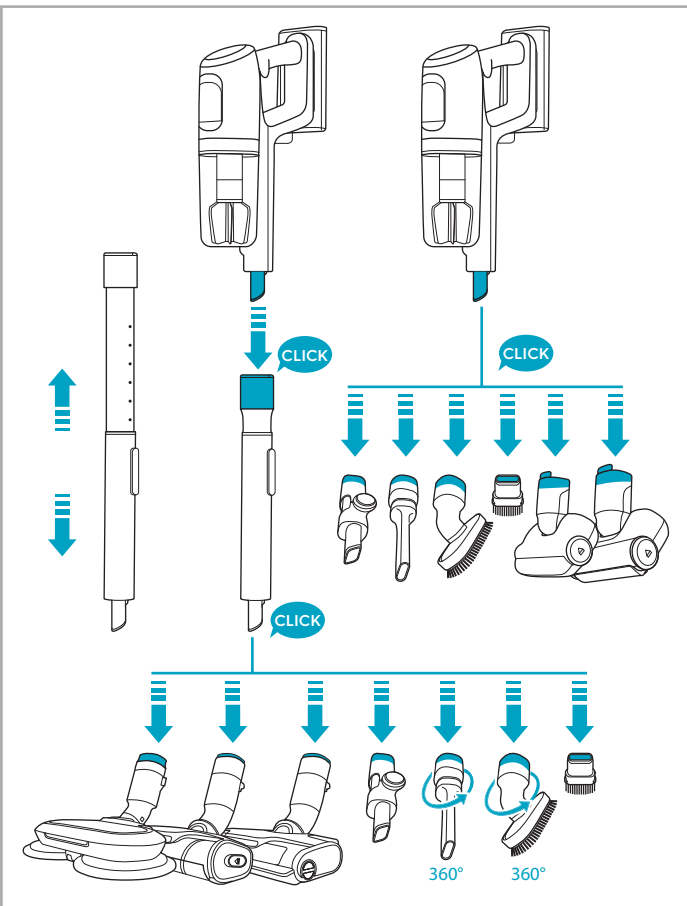

www.electrolux.com

2.5h 100%

- 100%
- 75-100%
- 50-75%
- 25-50%
- 0%

ADC-42FMG-35 35042EPG
ADC-42FMG-35 35042EPB

✗ ✗

✓ ✓

ON OFF

 www.shop.electrolux.com