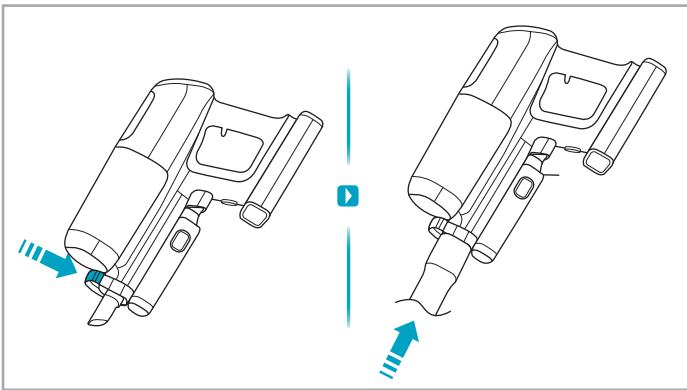

www.electrolux.com

2.5h 100%

- 100%
- 75-100%
- 50-75%
- 25-50%
- 0%

ADC-42FMG-35 35042EPG
ADC-42FMG-35 35042EPB

✗ ✗

✓ ✓

ON OFF

 www.shop.electrolux.com