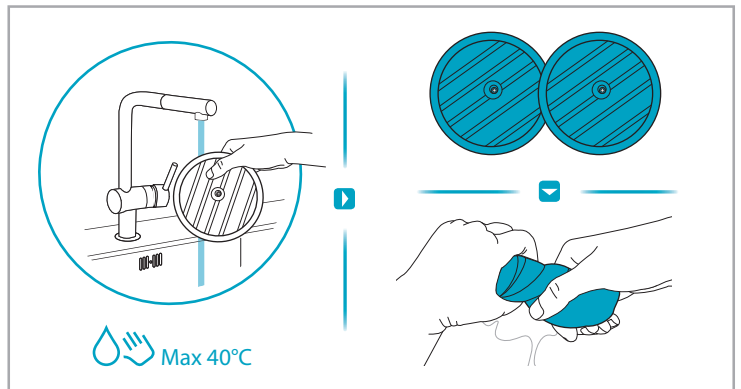

www.electrolux.com

2.5h 100%

- 100%
- 75-100%
- 50-75%
- 25-50%
- 0%

ADC-42FMG-35 35042EPG
ADC-42FMG-35 35042EPB

✗ ✗

✓ ✓

ON OFF

 www.shop.electrolux.com