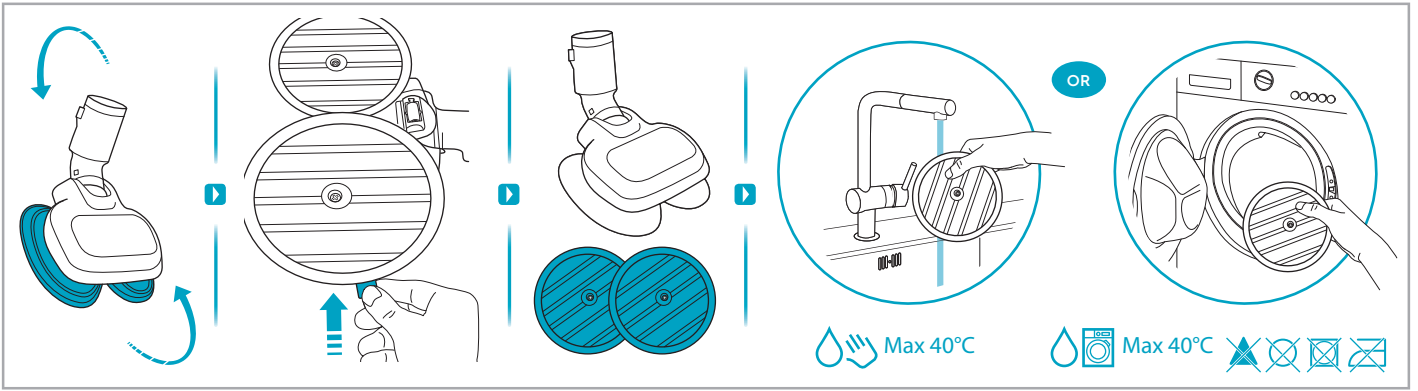

www.electrolux.com

2.5h 100%

- 100%
- 75-100%
- 50-75%
- 25-50%
- 0%

ADC-42FMG-35 35042EPG
ADC-42FMG-35 35042EPB

✗ ✗

✓ ✓

ON OFF

 www.shop.electrolux.com