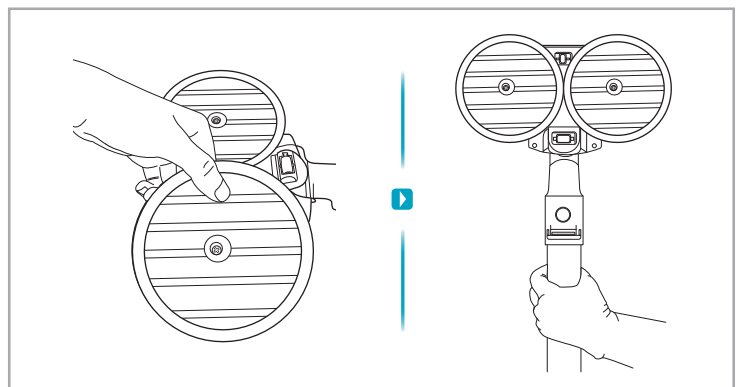

www.electrolux.com

2.5h 100%

- 100%
- 75-100%
- 50-75%
- 25-50%
- 0%

ADC-42FMG-35 35042EPG
ADC-42FMG-35 35042EPB

✗ ✗

✓ ✓

ON OFF

 www.shop.electrolux.com