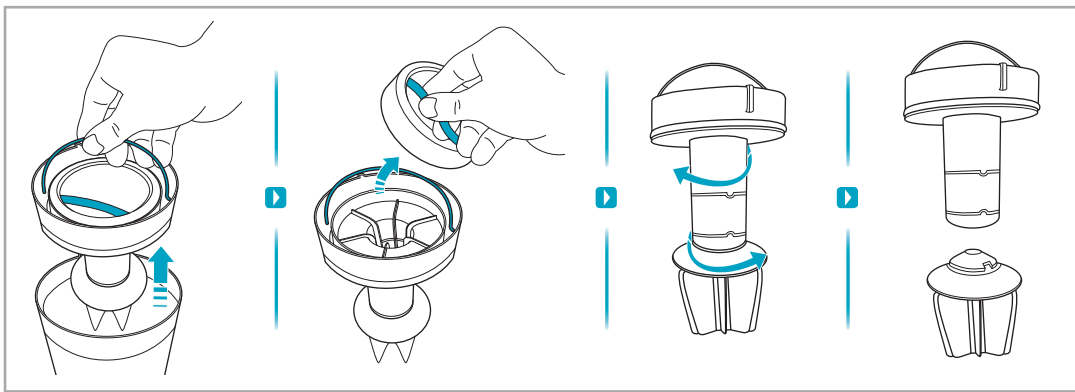

www.electrolux.com

2.5h 100%

- 100%
- 75-100%
- 50-75%
- 25-50%
- 0%

ADC-42FMG-35 35042EPG
ADC-42FMG-35 35042EPB

✗ ✗

✓ ✓

ON OFF

 www.shop.electrolux.com