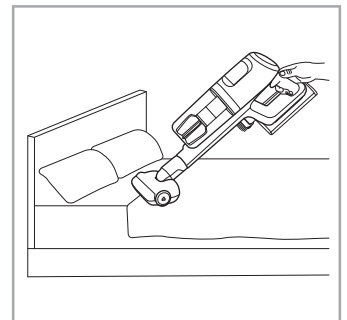

www.electrolux.com

2.5h 100%

- 100%
- 75-100%
- 50-75%
- 25-50%
- 0%

ADC-42FMG-35 35042EPG
ADC-42FMG-35 35042EPB

✗ ✗

✓ ✓

ON OFF

 www.shop.electrolux.com