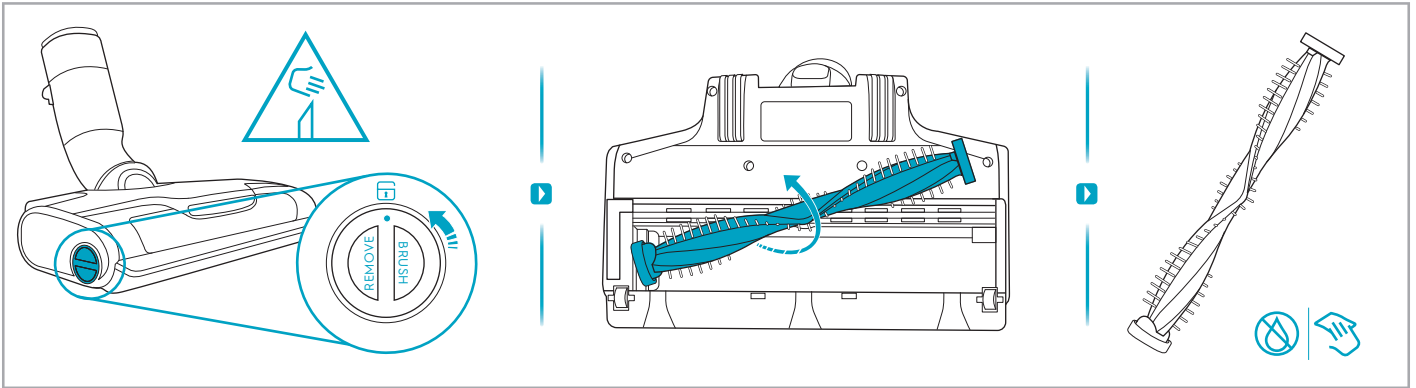

www.electrolux.com

2.5h 100%

- 100%
- 75-100%
- 50-75%
- 25-50%
- 0%

ADC-42FMG-35 35042EPG
ADC-42FMG-35 35042EPB

✗ ✗

✓ ✓

ON OFF

 www.shop.electrolux.com