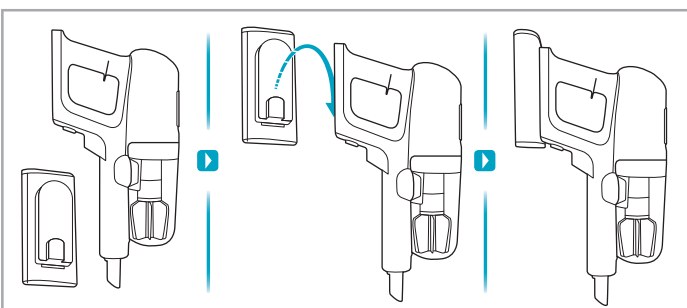

www.electrolux.com

2.5h 100%

- 100%
- 75-100%
- 50-75%
- 25-50%
- 0%

ADC-42FMG-35 35042EPG
ADC-42FMG-35 35042EPB

✗ ✗

✓ ✓

ON OFF

 www.shop.electrolux.com