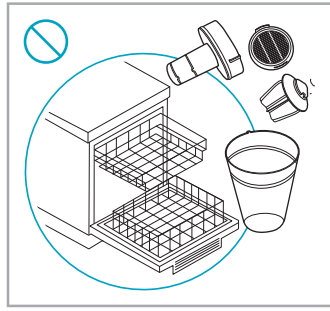

www.electrolux.com

2.5h 100%

- 100%
- 75-100%
- 50-75%
- 25-50%
- 0%

ADC-42FMG-35 35042EPG
ADC-42FMG-35 35042EPB

✗ ✗

✓ ✓

ON OFF

 www.shop.electrolux.com