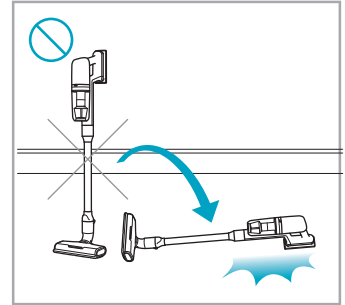

www.electrolux.com

2.5h 100%

- 100%
- 75-100%
- 50-75%
- 25-50%
- 0%

ADC-42FMG-35 35042EPG
ADC-42FMG-35 35042EPB

✗ ✗

✓ ✓

ON OFF

 www.shop.electrolux.com