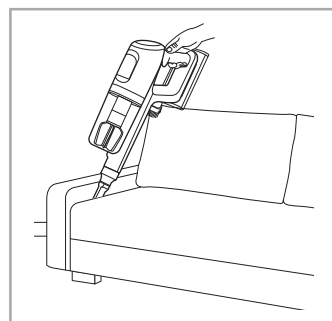

www.electrolux.com

2.5h 100%

- 100%
- 75-100%
- 50-75%
- 25-50%
- 0%

ADC-42FMG-35 35042EPG
ADC-42FMG-35 35042EPB

✗ ✗

✓ ✓

ON OFF

 www.shop.electrolux.com