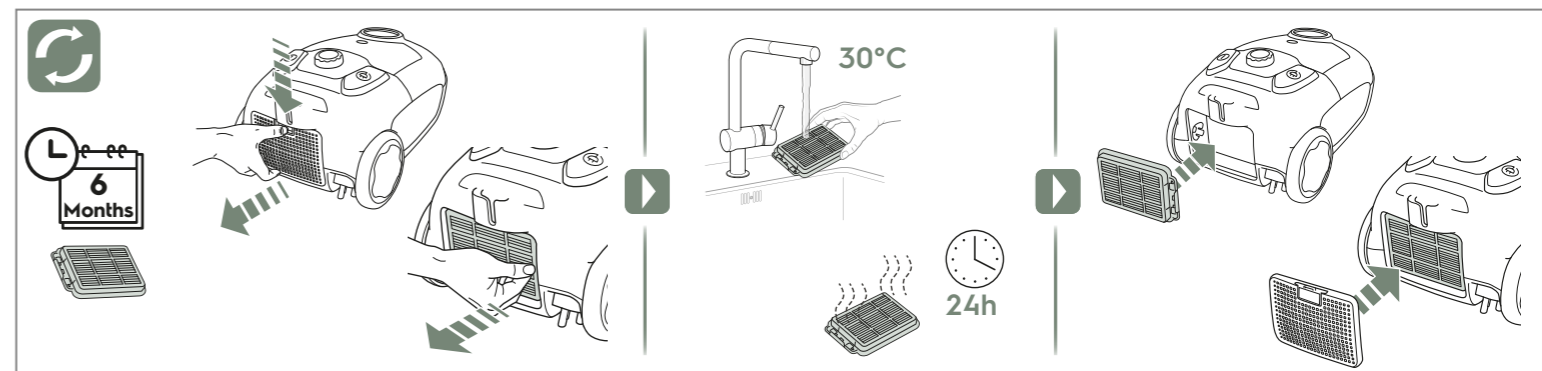

Recommended nozzle | Brosse recommandée | Препоръчителна дюза | Doporučená hubice | Empfohlene Düse | Anbefalet mundstykke | Soovituslik otsak | Cepillo recomendado | Suositeltava suulake | Συνιστώμενο ακροφύσιο | Preporučeni nastavak | Ajánlott szivófej | Spazzola consigliata | Rekomenduojamas antgalis | Leteicams uzgalis | Aanbevolen mondstuk | Anbefalt munnstykke | Zalecana dysza | Escova recomendada | Perie recomandată | Рекомендованная насадка | Rekomenderat munstykke | Priporočeni nastavek | Odrporučaná hubica | Препоручени наставка | Önerilen başlık | Рекомендована насадка |