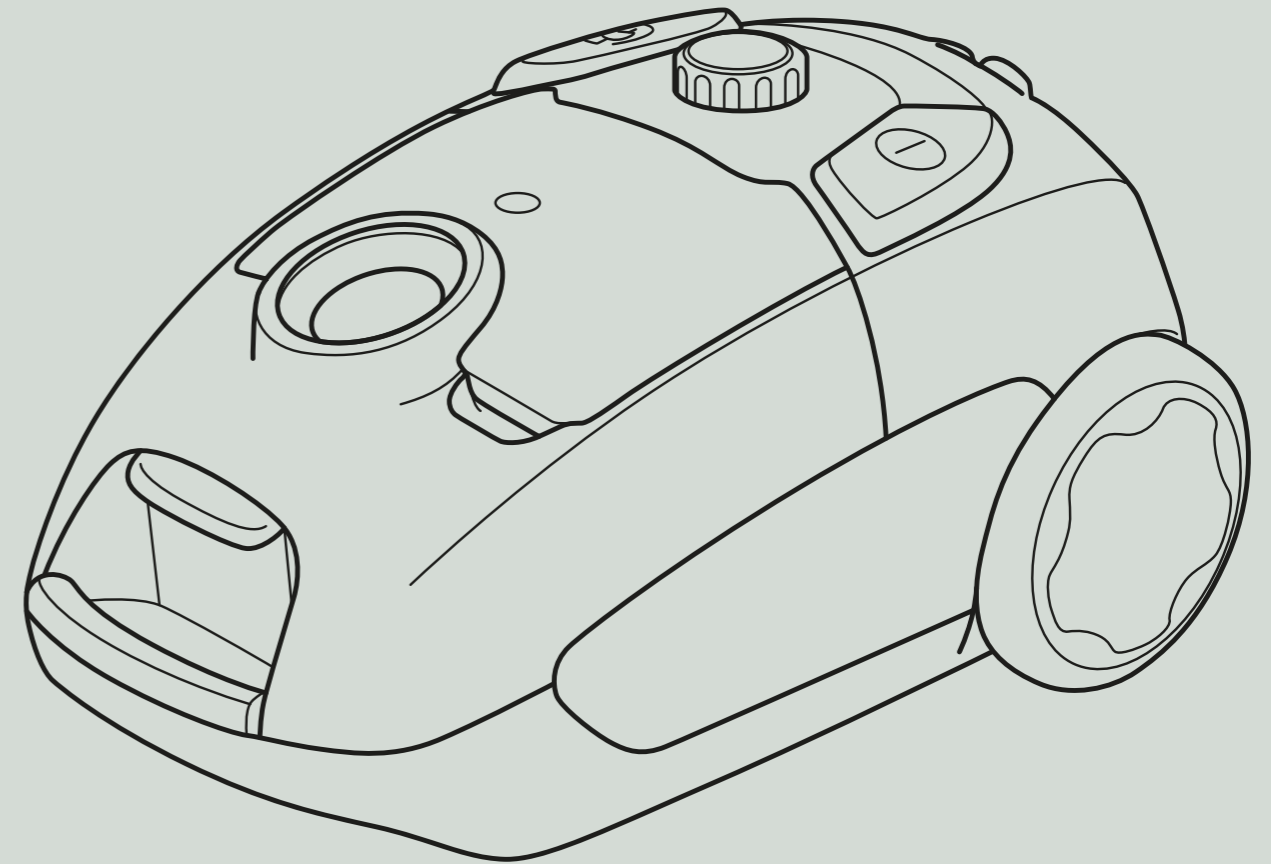

Classic Long Performance s-bag®  
E201S  
PNC: 900 1684 589

Home and car kit  
KIT09C  
PNC: 900 923 349

Filter kit  
EF155  
PNC: 900 168 842

Duster  
ZE144  
PNC: 900 923 351

Trinity pet nozzle  
ZE145  
PNC: 900 923 350