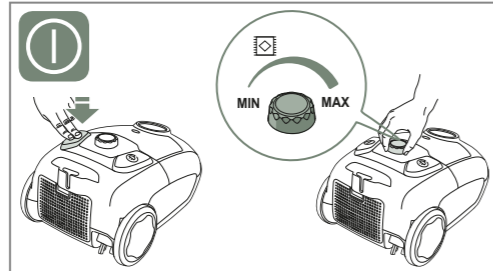

Recommended nozzle | Brosse recommandée | Препоръчителна дюза | Doporučená hubice | Empfohlene Düse | Anbefalet mundstykke | Soovituslik otsak | Cepillo recomendado | Suositeltava suulake | Συνιστώμενο ακροφύσιο | Preporučeni nastavak | Ajánlott szivófej | Spazzola consigliata | Rekomenduojamas antgalis | Leteicams uzgalis | Aanbevolen mondstuk | Anbefalt munnstykke | Zalecana dysza | Escova recomendada | Perie recomandată | Рекомендованная насадка | Rekomenderat munstykke | Priporočeni nastavek | Odrporučaná hubica | Препоручени наставка | Önerilen başlık | Рекомендована насадка |