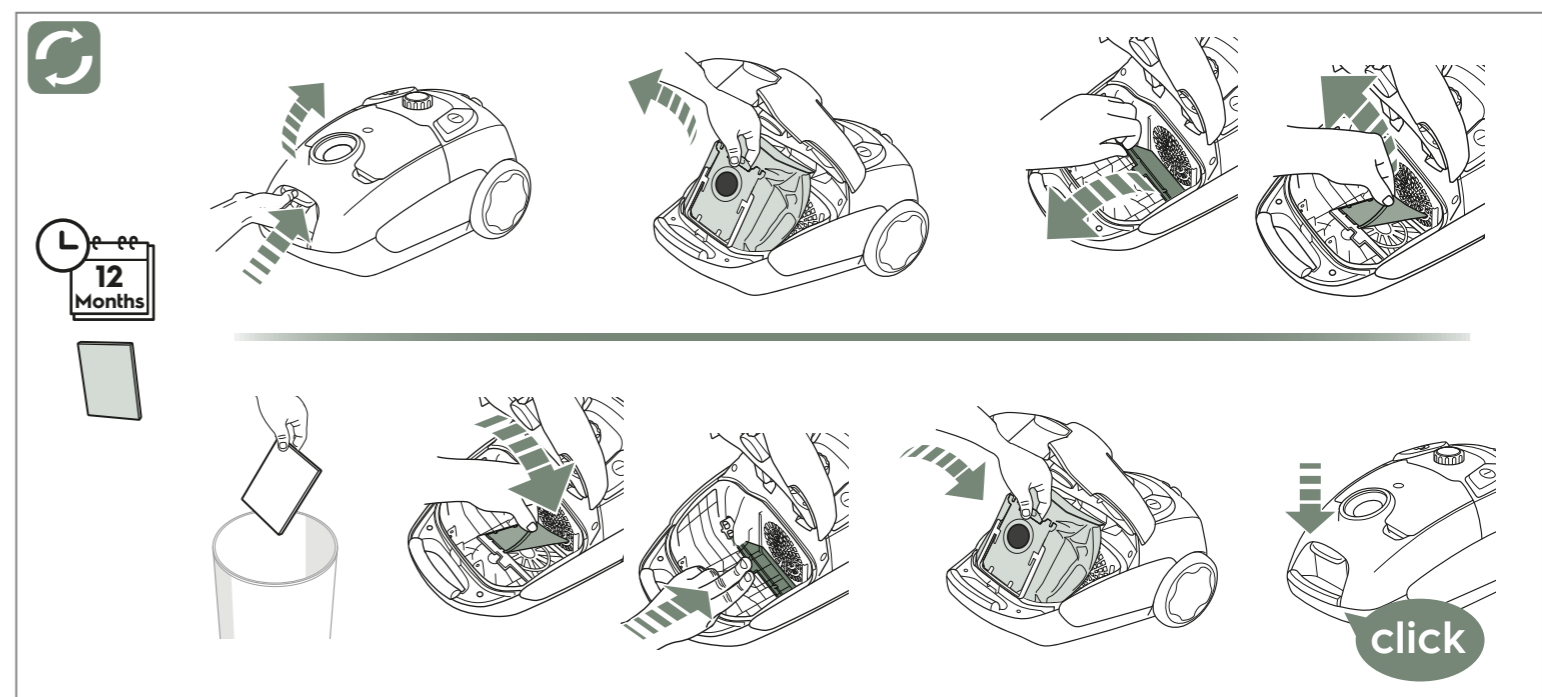

* Certain models only | Suivant les modèles | Само определени модели | Pouze u některých modelů | Nur bestimmte Modelle | Kun på visse modeller | Ainult kindlad mudelid | Solo algunos modelos | Vain tietyt mallit | Ορισμένα μόνο μοντέλα | Samo određeni modeli | Csak egyes modellek esetén | Solo per alcuni modelli | Tik tam tikriems modeliams | Tikai noteiktiem modeļiem | Alleen bepaalde modellen | Kun enkelte modeller | Tyko niektóre modele | Solo alguns modelos | Doar pentru anumite modele | Только отдельные модели | Bara vissa modeller | Le določeni modeli | Len určité modely | Само код одређених модела | Yalnızca bazı modellerde | Залежно від моделі |

Recommended nozzle | Brosse recommandée | Препоръчителна дюза | Doporučená hubice | Empfohlene Düse | Anbefalet mundstykke | Soovituslik otsak | Cepillo recomendado | Suositeltava suulake | Συνιστώμενο ακροφύσιο | Preporučeni nastavak | Ajánlott szivófej | Spazzola consigliata | Rekomenduojamas antgalis | Leteicams uzgalis | Aanbevolen mondstuk | Anbefalt munnstykke | Zalecana dysza | Escova recomendada | Perie recomandată | Рекомендованная насадка | Rekomenderat munstykke | Priporočeni nastavek | Odrporučaná hubica | Препоручени наставка | Önerilen başlık | Рекомендована насадка |

! shop.electrolux.com