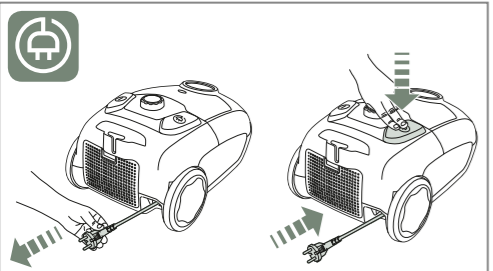

Recommended nozzle | Brosse recommandée | Препоръчителна дюза | Doporučená hubice | Empfohlene Düse | Anbefalet mundstykke | Soovituslik otsak | Cepillo recomendado | Suositeltava suulake | Συνιστώμενο ακροφύσιο | Preporučeni nastavak | Ajánlott szivófej | Spazzola consigliata | Rekomenduojamas antgalis | Leteicams uzgalis | Aanbevolen mondstuk | Anbefalt munnstykke | Zalecana dysza | Escova recomendada | Perie recomandată | Рекомендованная насадка | Rekomenderat munstykke | Priporočeni nastavek | Odrporučaná hubica | Препоручени наставка | Önerilen başlık | Рекомендована насадка |