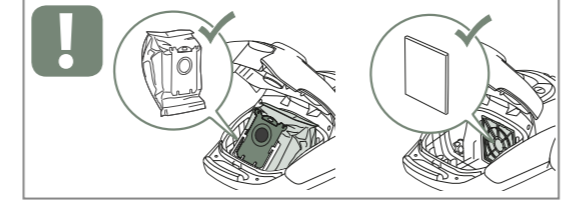

Recommended nozzle | Brosse recommandée | Препоръчителна дюза | Doporučená hubice | Empfohlene Düse | Anbefalet mundstykke | Soovituslik otsak | Cepillo recomendado | Suositeltava suulake | Συνιστώμενο ακροφύσιο | Preporučeni nastavak | Ajánlott szivófej | Spazzola consigliata | Rekomenduojamas antgalis | Leteicams uzgalis | Aanbevolen mondstuk | Anbefalt munnstykke | Zalecana dysza | Escova recomendada | Perie recomandată | Рекомендованная насадка | Rekomenderat munstykke | Priporočeni nastavek | Odrporučaná hubica | Препоручени наставка | Önerilen başlık | Рекомендована насадка |