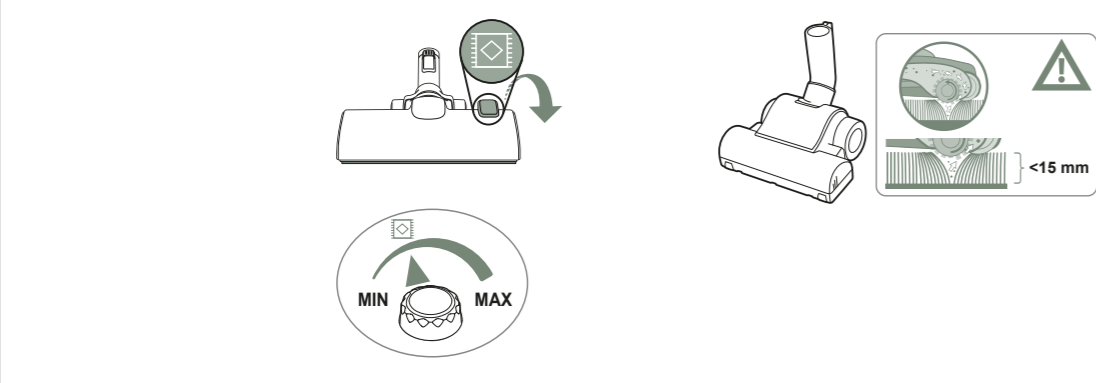

* Certain models only | Suivant les modèles | Само определени модели | Pouze u některých modelů | Nur bestimmte Modelle | Kun på visse modeller | Ainult kindlad mudelid | Solo algunos modelos | Vain tietyt mallit | Ορισμένα μόνο μοντέλα | Samo određeni modeli | Csak egyes modellek esetén | Solo per alcuni modelli | Tik tam tikriems modeliams | Tikai noteiktiem modeļiem | Alleen bepaalde modellen | Kun enkelte modeller | Tyko niektóre modele | Solo alguns modelos | Doar pentru anumite modele | Только отдельные модели | Bara vissa modeller | Le določeni modeli | Len určité modely | Само код одређених модела | Yalnızca bazı modellerde | Залежно від моделі |

Recommended nozzle | Brosse recommandée | Препоръчителна дюза | Doporučená hubice | Empfohlene Düse | Anbefalet mundstykke | Soovituslik otsak | Cepillo recomendado | Suositeltava suulake | Συνιστώμενο ακροφύσιο | Preporučeni nastavak | Ajánlott szivófej | Spazzola consigliata | Rekomenduojamas antgalis | Leteicams uzgalis | Aanbevolen mondstuk | Anbefalt munnstykke | Zalecana dysza | Escova recomendada | Perie recomandată | Рекомендованная насадка | Rekomenderat munstykke | Priporočeni nastavek | Odrporučaná hubica | Препоручени наставка | Önerilen başlık | Рекомендована насадка |

! shop.electrolux.com