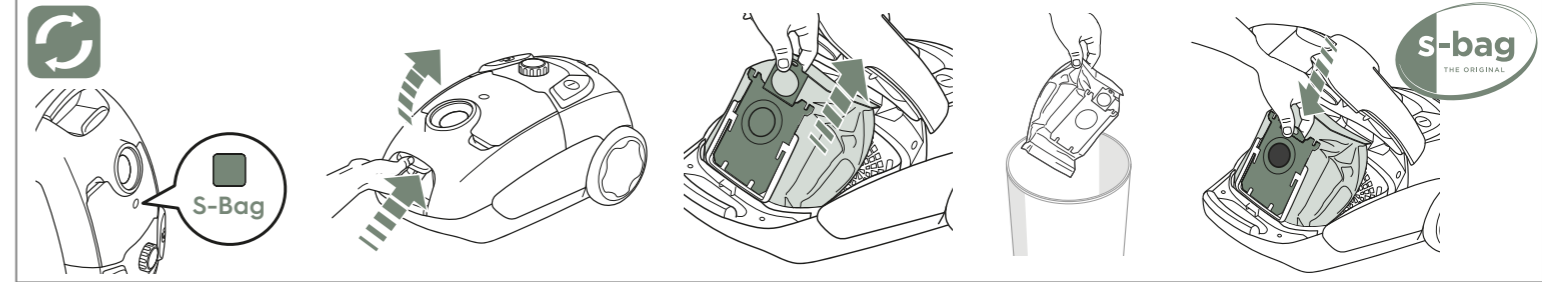

Recommended nozzle | Brosse recommandée | Препоръчителна дюза | Doporučená hubice | Empfohlene Düse | Anbefalet mundstykke | Soovituslik otsak | Cepillo recomendado | Suositeltava suulake | Συνιστώμενο ακροφύσιο | Preporučeni nastavak | Ajánlott szivófej | Spazzola consigliata | Rekomenduojamas antgalis | Leteicams uzgalis | Aanbevolen mondstuk | Anbefalt munnstykke | Zalecana dysza | Escova recomendada | Perie recomandată | Рекомендованная насадка | Rekomenderat munstykke | Priporočeni nastavek | Odrporučaná hubica | Препоручени наставка | Önerilen başlık | Рекомендована насадка |