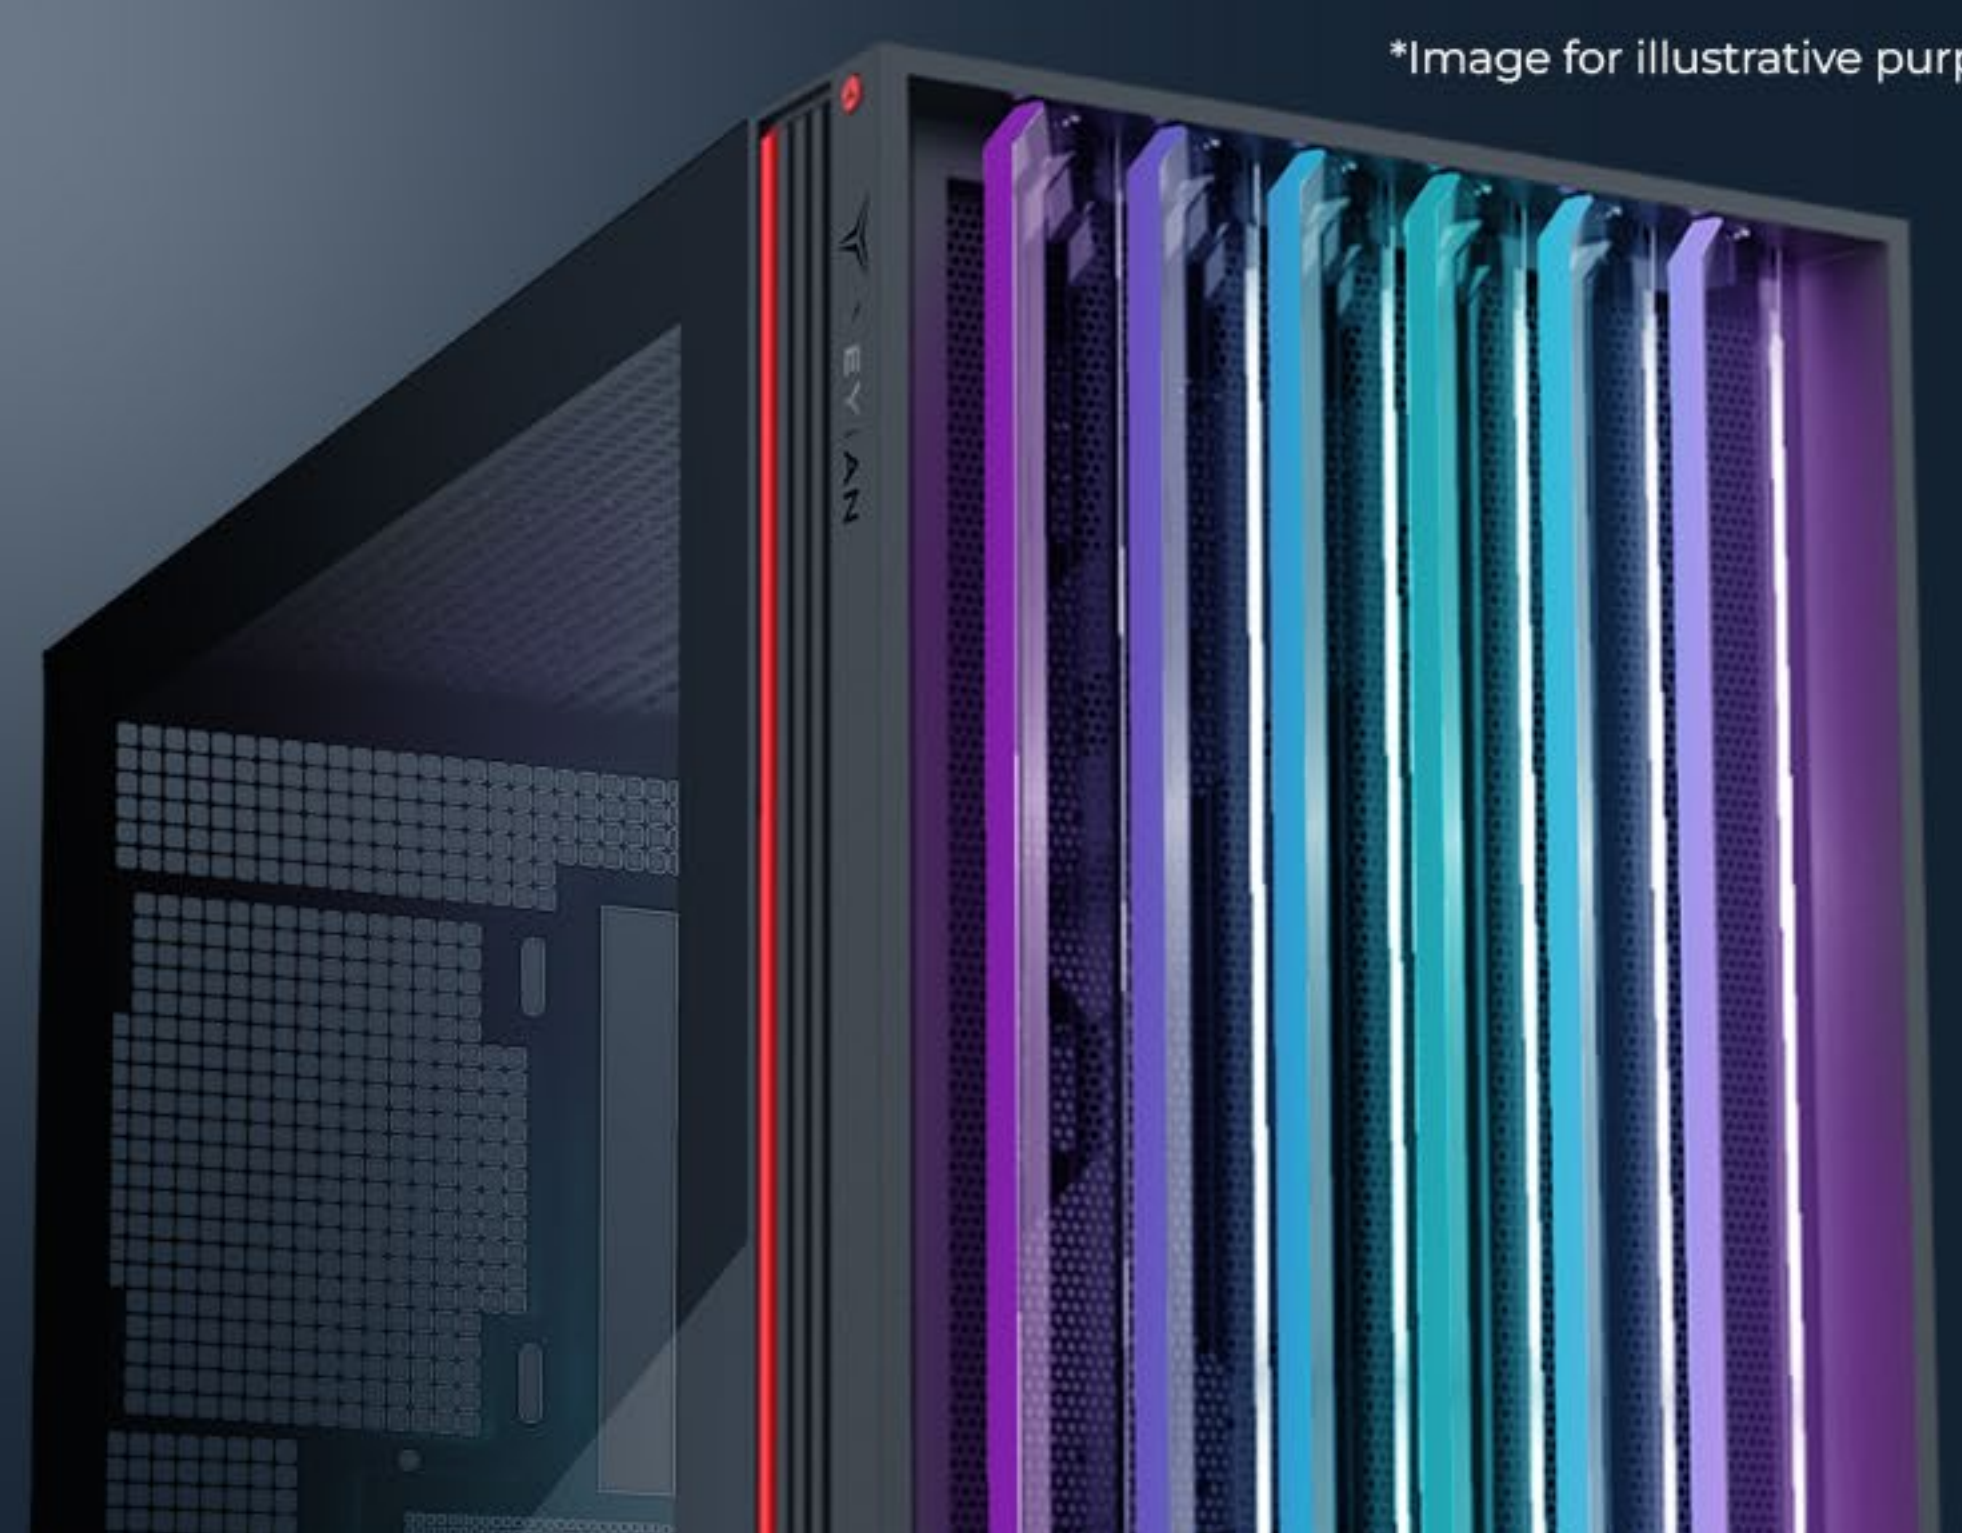

# Forged in Elegance, FUELED BY INNOVATION

**NEW MIRAGE X**  
Gaming PC Case

\*Image for illustrative purposes only

## Embodied Elegance

Journey into the extraordinary with the **Mirage X**, where form and function converge seamlessly. The customized tempered glass design transforms your gaming rig into an art installation, a luminous testament to your commitment to excellence.

## Innovative Aesthetics

Witness the marriage of technology and artistry with a customized front panel and PSU shroud. The Mirage X isn't just a case; it's a canvas where aerodynamic and fluid-mechanical design elements dance together, creating an airflow ballet that sustains your gaming prowess.