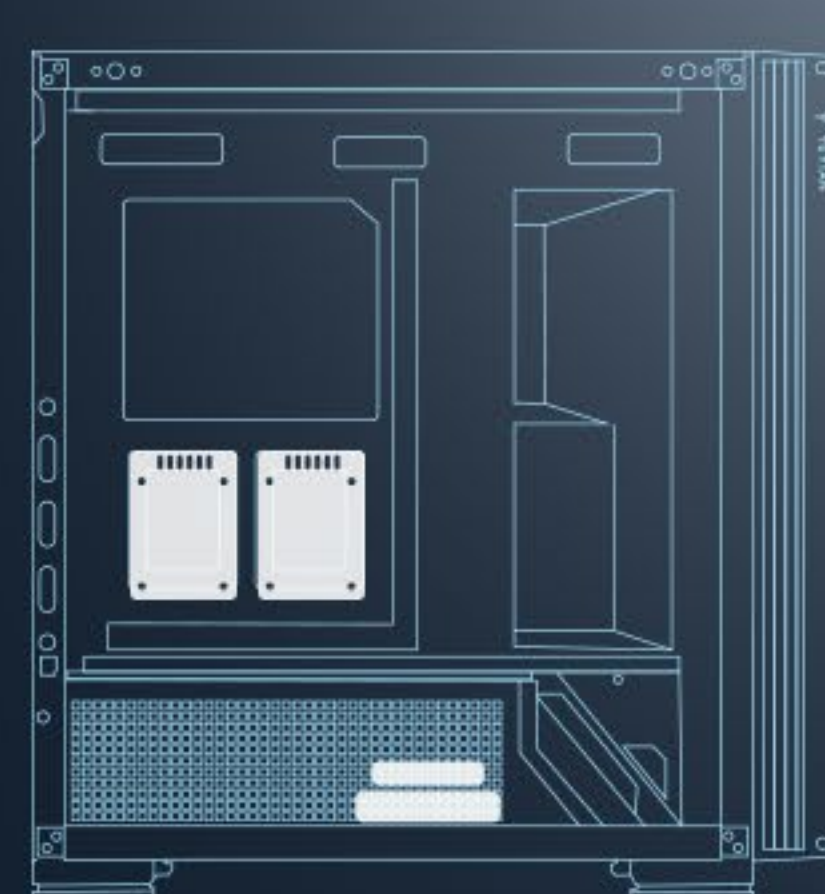

*Image for illustrative purposes only

- 120mm / 360mm
- 140mm / 140mm / 140mm
- 120mm / 120mm / 120mm