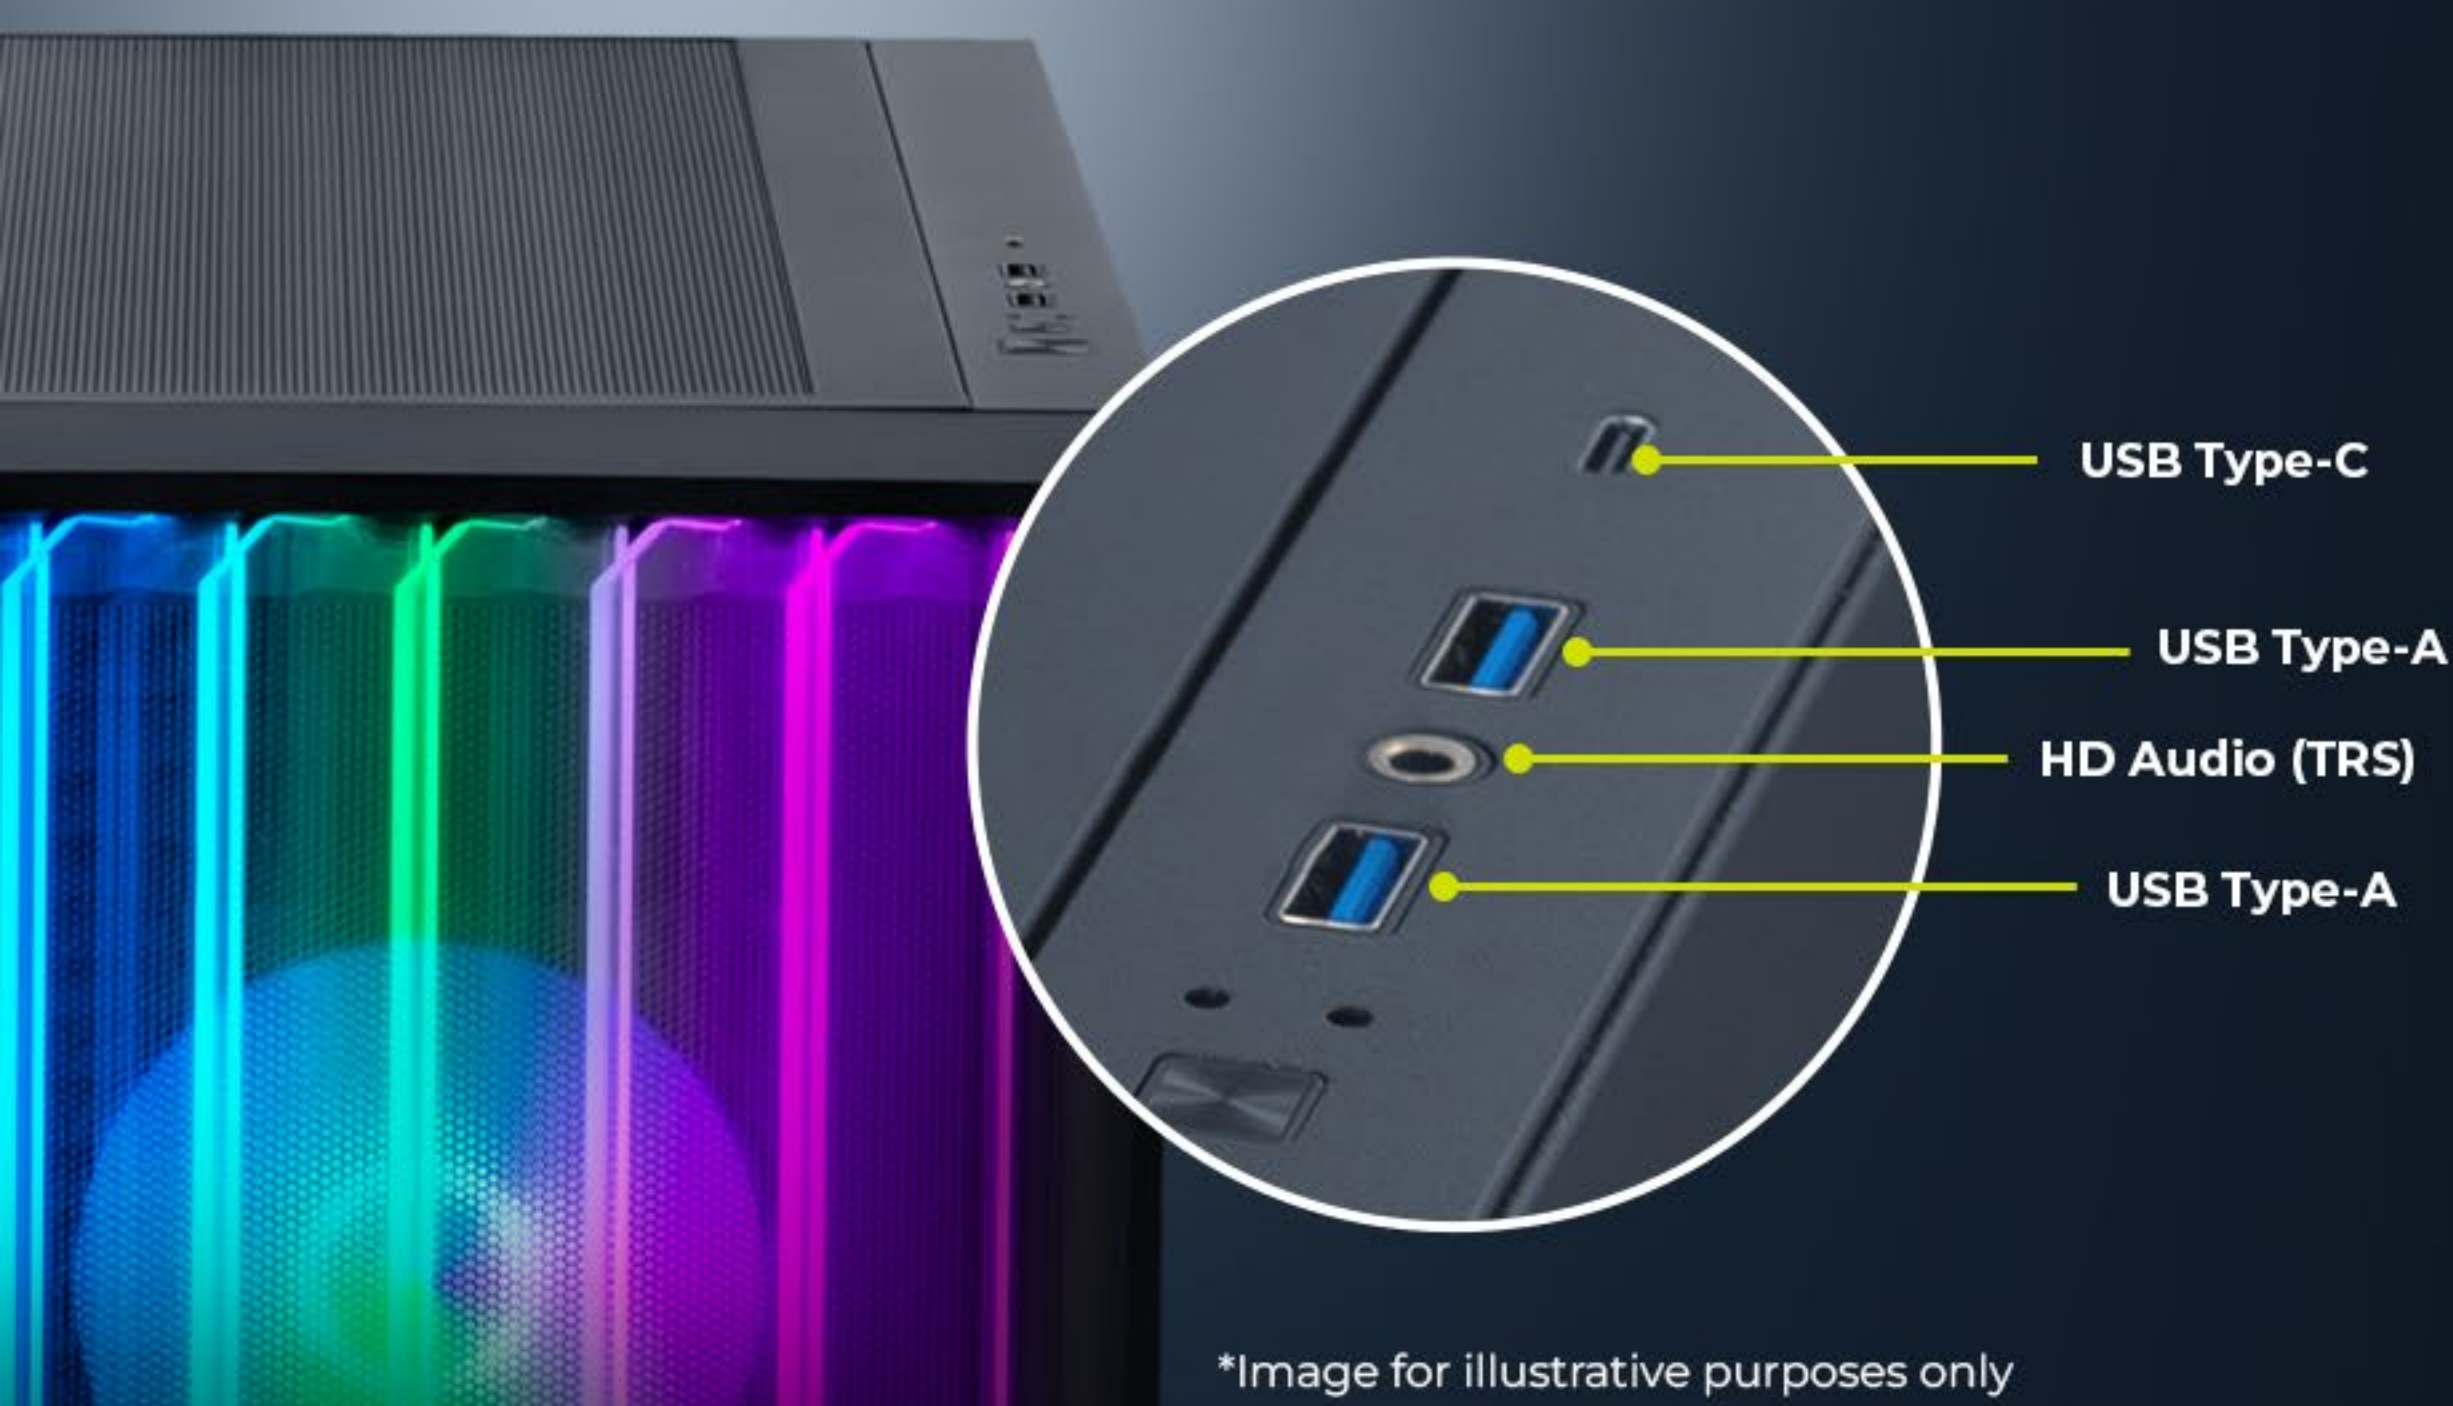

## Innovative Aesthetics

Witness the marriage of technology and artistry with a customized front panel and PSU shroud. The Mirage X isn't just a case; it's a canvas where aerodynamic and fluid-mechanical design elements dance together, creating an airflow ballet that sustains your gaming prowess.

## Unyielding Fortress

Forged from the fires of innovation, the Mirage X stands tall with a robust 1.0 mm metal chassis. It's not merely a case; it's a fortress, a guardian shielding your gaming sanctuary from the elements.

## Cable Choreography

Partake in the art of cable management. The Mirage X introduces a customized routing and cover design, turning cable chaos into a harmonious display. Your build isn't just efficient; it's a work of art.

## Connect with Speed

Experience seamless connectivity and lightning-fast data transfer speeds with the Mirage X gaming PC case. Equipped with USB Type-A and Type-C ports, including USB 3.2 Gen 1 and Gen 2x2, you can easily connect your peripherals and devices with ease. The Mirage X Gaming PC Case provides the versatility and performance you need for a smooth and efficient gaming experience, accommodating all your connectivity needs.