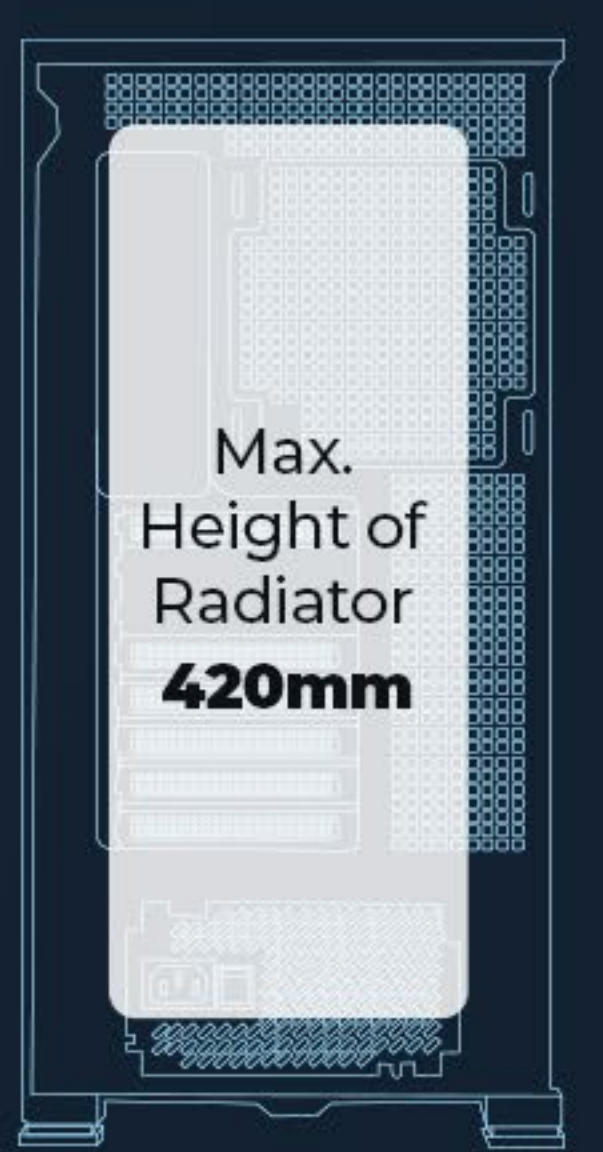

*Image for illustrative purposes only