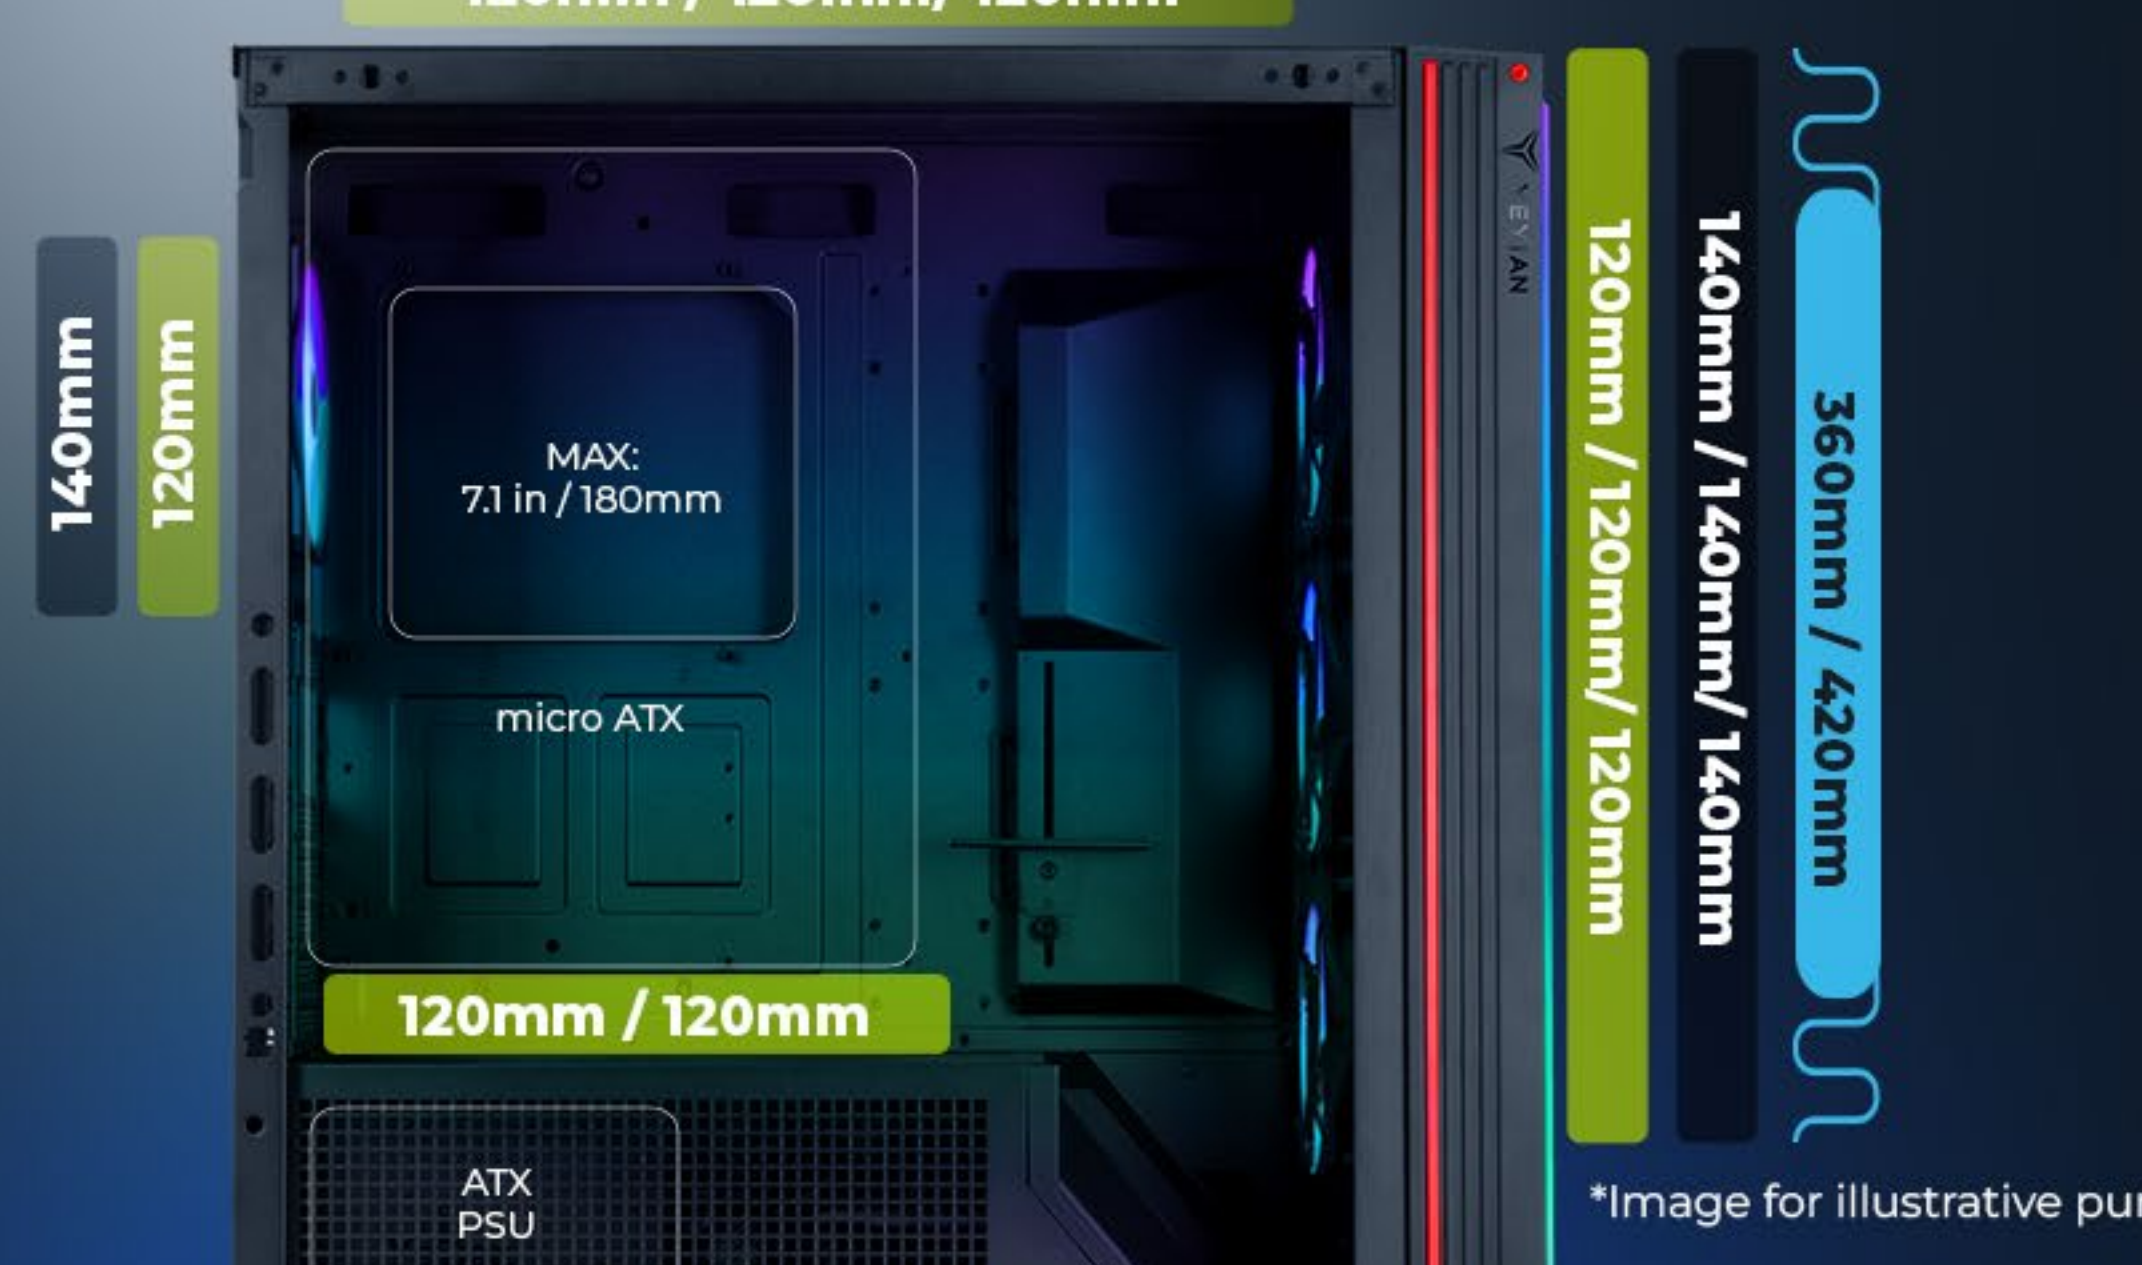

140mm
120mm

140mm / 140mm / 140mm

120mm / 120mm

360mm / 420mm
140mm / 140mm / 140mm
120mm / 120mm / 120mm

*Image for illustrative purposes only

Fan Symphony

Craft your airflow symphony with up to 9 fan slots – 3 in the front, 3 on top, 2 on the power supply shroud, and 1 at the back. Your Mirage X becomes a wind conductor, orchestrating a breeze that nurtures powerful performance.

*Fans are not included with the PC Case