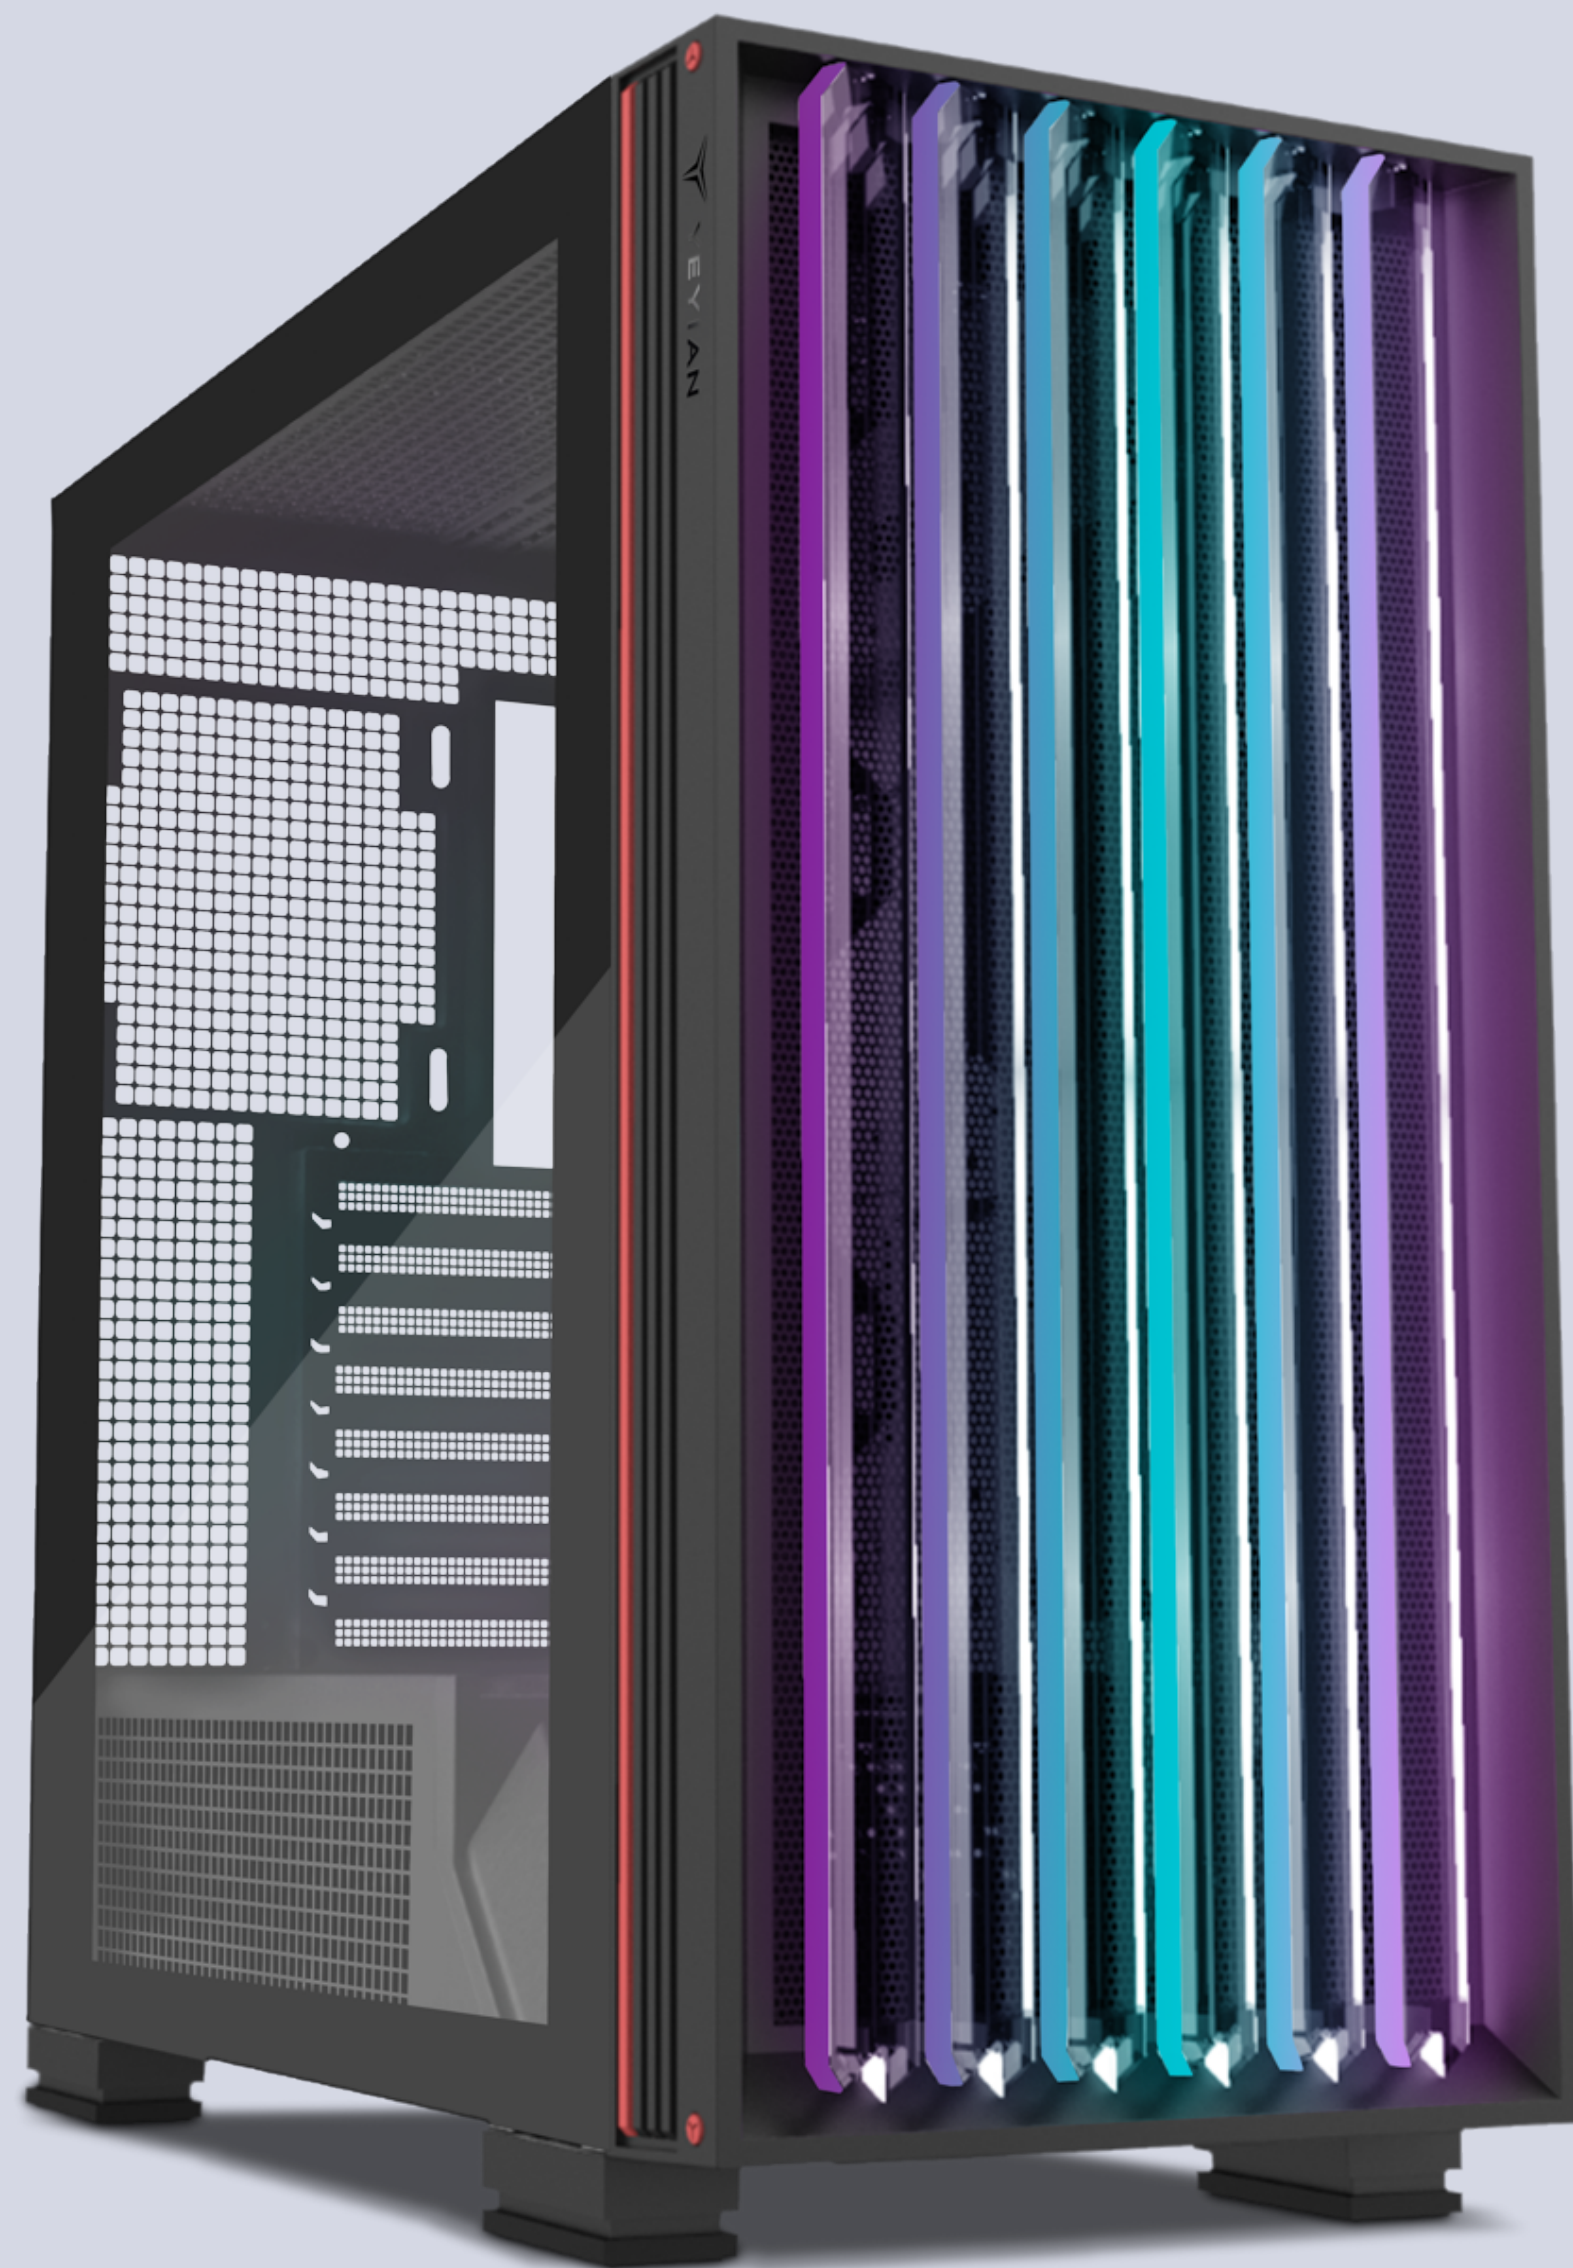

MIRAGE X

PC Case

SPECIFICATIONS

MODEL	YCF-EPMIR-X1
FORM FACTOR	E-ATX Mid Tower
MAX CPU COOLER HEIGHT	UP to 180 mm
MAX VGA CARD LENGTH	Up to 420 mm VGA card
DRIVE BAYS	2x 2.5" Bay 2x 2.5"/3.5" Combo Bay
EXPANSION SLOTS	8
POWER SUPPLY	Supports ATX2.0/3.0 Power Supply
MOTHERBOARD COMPATIBILITY	EAT(≤277mm) / ATX / M-ATX / ITX
LIQUID COOLING	Supports radiators up to 360mm on the top Supports radiators up to 420mm at the front
FAN	up to 9 Fans
FAN PORTS	3x120mm or 3x140mm Fan ports in the front 3x120mm or 3x140mm Fan ports on the top 1x120mm Fan port in the rear 2x120mm Fan ports on the Power Supply Shroud
POWER BUTTON	1
LED SWITCH	LED button x1
AUDIO	HD Audio (TRS)
USB TYPE A USB TYPE C	USB 3.2 Gen 1 x 2 USB 3.2 Gen2x2 x 1
BUNDLED	Gaming Keyboard & Gaming Mouse
DIMENSIONS	517x235x497 mm (20.4x9.3x19.6 inches)
PRODUCT COLOR	Black/Black(interior)
MATERIAL	High-quality tempered glass
USER'S MANUAL	Yes
EAN	7500619012430