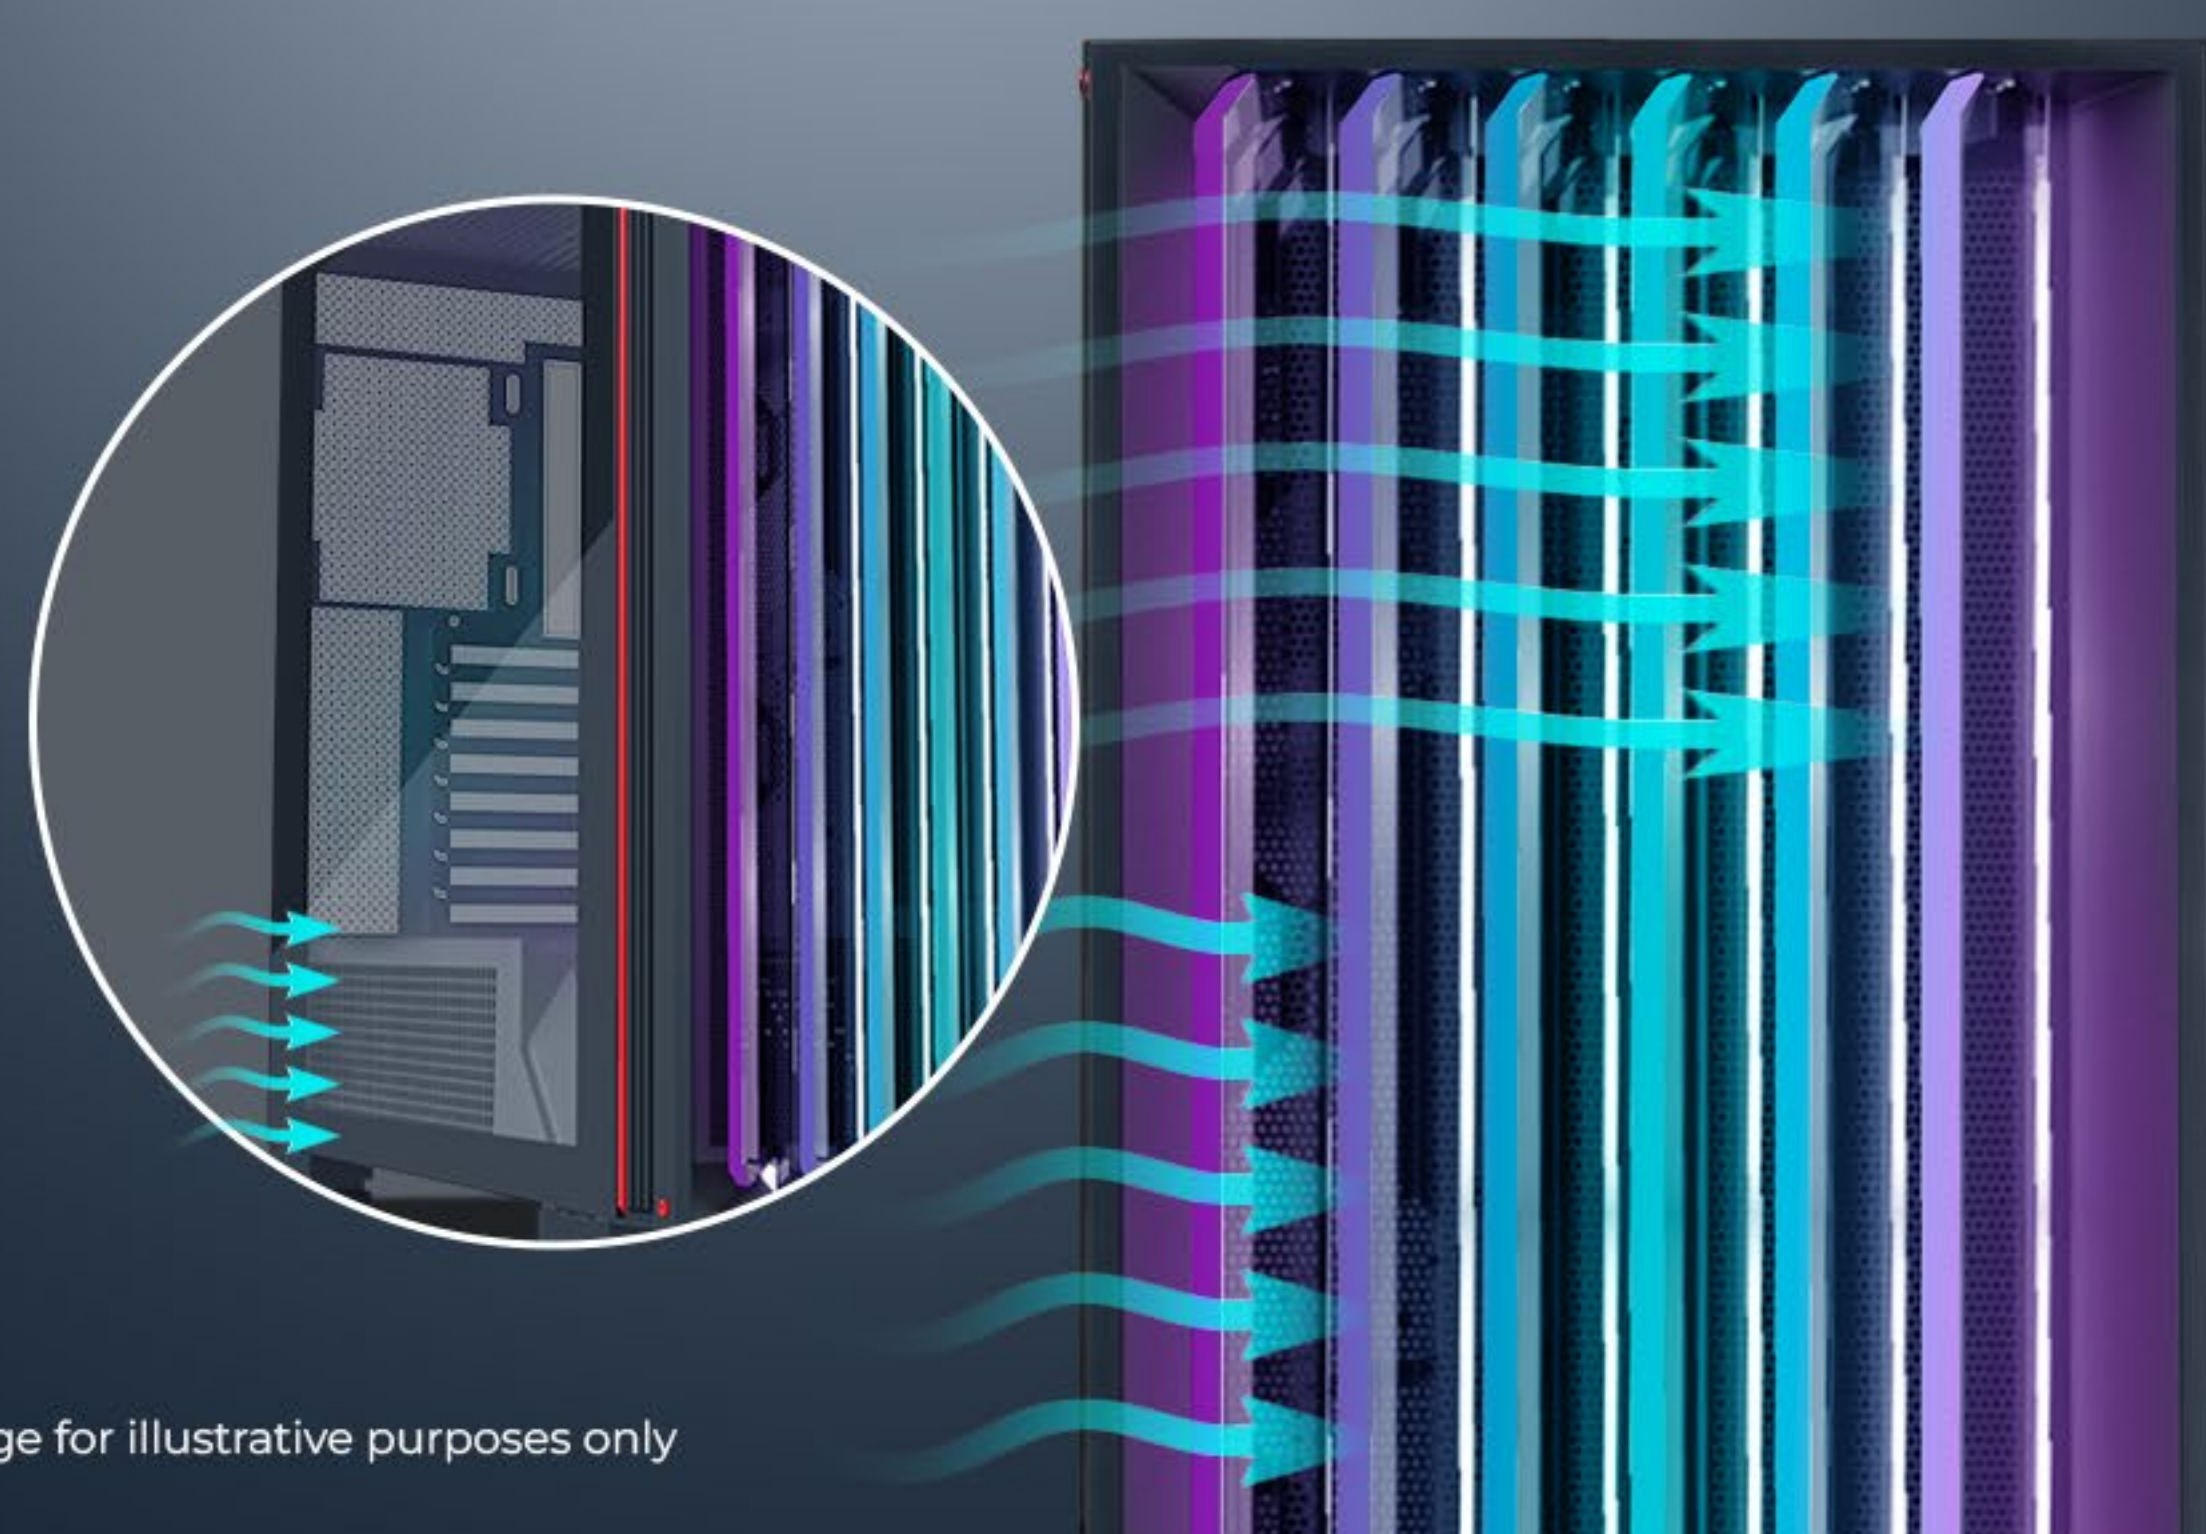

# Forged in Elegance, FUELED BY INNOVATION

**NEW MIRAGE X**  
Gaming PC Case

\*Image for illustrative purposes only

## Embodied Elegance

Journey into the extraordinary with the **Mirage X**, where form and function converge seamlessly. The customized tempered glass design transforms your gaming rig into an art installation, a luminous testament to your commitment to excellence.

## Innovative Aesthetics

Witness the marriage of technology and artistry with a customized front panel and PSU shroud. The Mirage X isn't just a case; it's a canvas where aerodynamic and fluid-mechanical design elements dance together, creating an airflow ballet that sustains your gaming prowess.