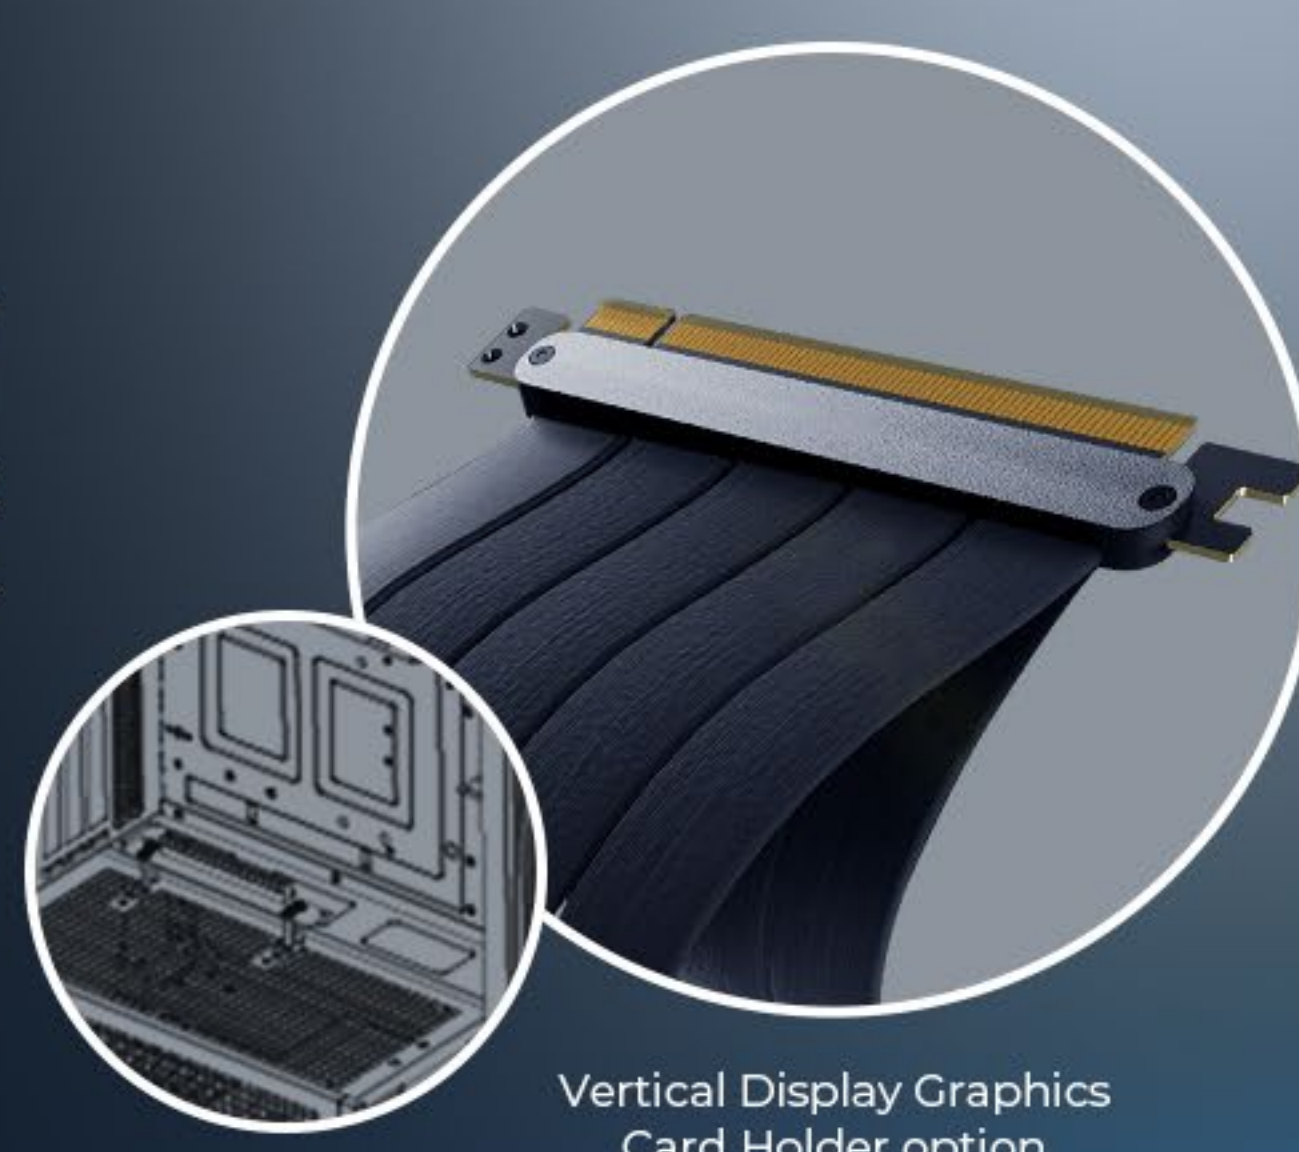

## Embodied Elegance

Journey into the extraordinary with the **Mirage X**, where form and function converge seamlessly. The customized tempered glass design transforms your gaming rig into an art installation, a luminous testament to your commitment to excellence.

## Innovative Aesthetics

Witness the marriage of technology and artistry with a customized front panel and PSU shroud. The Mirage X isn't just a case; it's a canvas where aerodynamic and fluid-mechanical design elements dance together, creating an airflow ballet that sustains your gaming prowess.

## Mechanical Marvel

Yeyian's mechanical brilliance shines through in the Mirage X. Carefully evaluating weight capacity and dimensions, we introduce a vertical graphics card holder supporting GPUs up to 420 mm. It's not just support; it's a showcase for your graphics prowess, a visual spectacle that unleashes the true potential of your GPU.