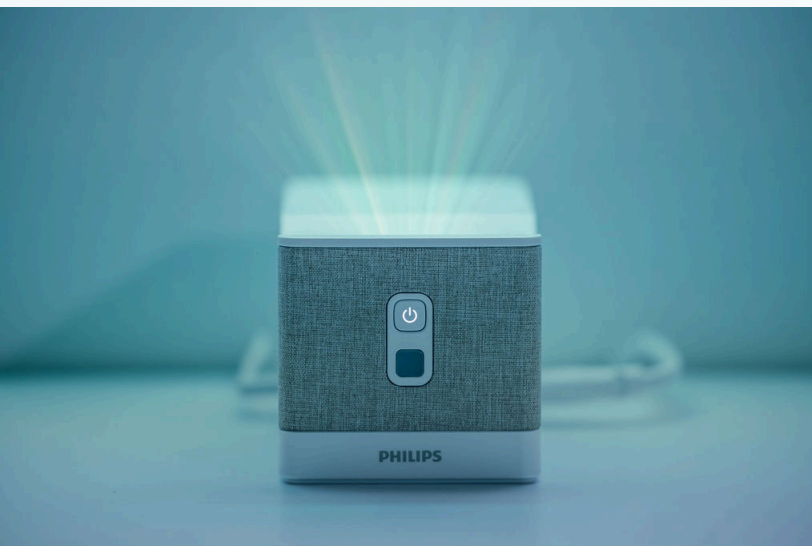

Specifications

Light Engine

Display technology: DLP
Light source: Triple laser RGB
Brightness: 550 ANSI Lumens
Light sources: last over 25.000 hours
Colorimetry & metadata:
- REC.709 (200%) and REC.2020 (108%)
- DCI-P3 (150%)
- HDR10
Contrast ratio: 1800:1 (using ISO21118)
Resolution: 1,920 x 1,080 pixel
Throw ratio: 0.23:1
Screen size (diagonal): 89 cm-305 cm / 35"- 120"
(we recommend to use with a 100" screen size for the best contrast and brightness)
Screen distance: 18 cm-61 cm /7.2"-24"
Aspect ratio: 16:9 and 4:3

Image

Presets: Bright/Movie/Normal/User
Settings: HDR, color temp, Brightness Contrast, Saturation, Hue, Sharpness, Color Calibration
Projection Modes: front, ceiling, back, back ceiling
Focus adjustment: auto and manual
Keystone correction: (vertical) and manual
Digital Zoom: yes

Connection

HDMI: x1 with 2.2
USB-A: power out (5V2A + multimedia player)
USB-C x2 (1 for power, 1 for data)
Wi-Fi: 2.4 + 5Ghz MIMO
Wi-Fi screen mirroring: Yes (Miracast, Airplay...)
Bluetooth: 4.2: connect Gamepads, speakers...

Preloaded Apps

Netflix, Amazon Prime, Hulu, MyCanal, Disney+, VLC...

Multimedia Player

Supported video formats: container: MP4, RMVB, AVI, RM, MKV
Supported audio formats: MP3, WMA, OGG, AAC, FLAC, APE, WAV
Supported photos formats: BMP, PNG, JPEG

Sound

Internal Speaker: 2x3 Watts
Dolby Digital Decoding

Technology

CPU: AMT972-B
2GB RAM / 16GB ROM

Dimensions

Unpacked :206x94x86.6mm / 8.11x3.7x3,4 inches
Weights: 1.05 kgs / 2.3 lb

Standard Package Includes

Projector
Remote control with 2x AAA battery
Quick start guide with warranty card
Charger and cables (UK, EU, US or AUS)

Models

SCN355/INT (international)
EAN: 7640186960311
UPC: 667619992883
SCN355/API (APAC): 7640186960328