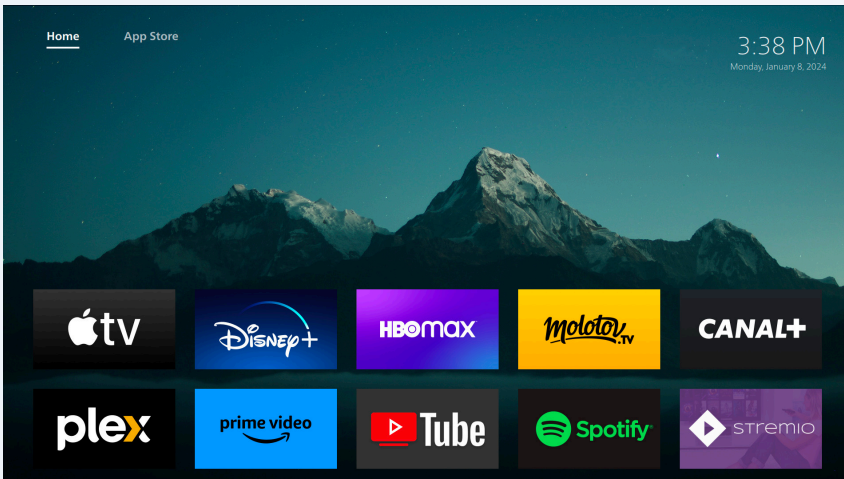

Specifications

Technology

Display technology: LCD
Light source: single LED W
LED light sources: last over 30.000 hours
Lumens: 120
Contrast ratio: 500:1
Resolution: 1280 x 720 pixel
Throw ratio: 1.25:1
Screen size (diagonal): up to 70"
Screen distance: 194cm
distance Aspect ratio: 16:9
Projection Modes: 4
Focus adjustment: auto
Vertical Keystone: auto
4 Corner Correction : Yes
Digital Zoom: Yes
Sleep Timer: Yes

Connection

LuminOS with pre-loaded Apps
HDMI: x1
USB-power out (5V1.5A + multimedia player)
Output audio: 3.5 mm audio out
Wi-Fi dual band: 2.4Ghz & 5Ghz
Wi-Fi screen mirroring: Yes
Bluetooth: 4.0: to connect gamepads, speakers, mouse, keyboard...

Sound

Internal stereo speakers: 2x5 Watts

LuminOS Preloaded Apps

AppleTV+, DAZN, Disney+, ExpressVPN, Hulu, MolotovTV, Netflix (TBC), Plex, Amazon Prime Video, Youtube, Spotify, Stremio, Tivimate IPTV, TunIn, VLC, Zattoo, CDA, Mycanal, File Manager, Image Gallery, MasterClass and App Store Including (more than 55 apps)

Multimedia Player

Supported video formats: MP4, RMVB, AVI, RM, MKV
Supported audio formats: MP3, WMA, OGG, AAC, FLAC, APE, WAV
Supported photo formats: BMP, PNG, JPEG

Dimensions

Unpacked (WxDxH): 141x123x162 mm
Weight: 1.5kg

Packed (WxDxH): 206*181*173mm
Weight: 2kg

Box

Projector, Power cables,
Remote control with AAA batteries
Quick start guide with Warranty card

Models	NPX130W/INT	NPX130W/AP1
EAN	7640186960564	7640186962063
UPC	667619992975