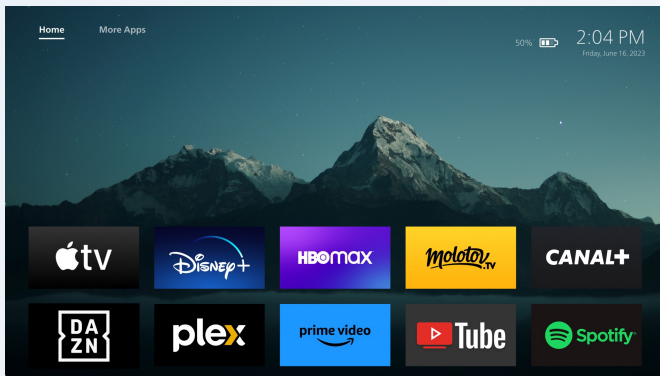

The HDMI port allows you to connect your gaming console or other devices, such as laptops, smartphones, or DVD players. The powerful audio system offers sensational sound for a total immersive movie experience. You can also seamlessly pair with Bluetooth speakers or headphones!

LED

True Full HD
1080p

Up to 100"

Android with
LuminOS

Stereo Speakers

Wi-Fi

274 X 294 X 107
mm

3.2kg