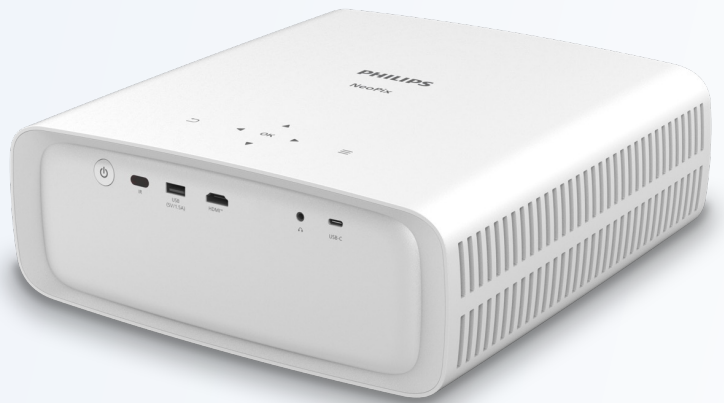

## Massive image, Android and LuminOS with apps

The NeoPix 750 Smart projector is made to deliver the best entertainment experience on a massive 120" display! With Android and LuminOS, your favourite content is always front and centre. Whether you're looking for a new show on Netflix, Hulu, or Disney+, LuminOS provides you with the apps you need. In addition, keystone, 4 corners correction, and digital zoom corrections help eliminate crooked and distorted images for a perfectly proportioned picture even if the device is not in front of the wall. The powerful audio system will provide outstanding sound and clear bass for total cinematic immersion.

Connect all your favourite devices via HDMI (like smartphones, tablets, laptops or gaming consoles), and play all your videos, pictures, and audio files from a USB, thanks to the built-in multimedia player. There is also ports for HDMI, USB-A & USB-C, and a 3.5mm jack to connect external speakers. The additional dual band Wi-Fi technology is ideal for streaming Full HD movies.

LED

True Full HD  
1080p

Up to 120"

Android with  
LuminOS

Stereo Speakers

Wi-Fi

305 x 119.5 x 319  
mm

3,9 kg  
8,6 lbs

### Technology

Display technology: LCD  
 Light source: single LED W  
 LED light source: lasting over 30.000 hours  
 Lumens: 700  
 Contrast ratio: 3000:1  
 Resolution: 1920 x 1080 pixel  
 Throw ratio: 1,65:1  
 Screen size (diagonal): up to 120"  
 Screen distance: 120" screen @ 144" / 367 cm distance  
 Aspect ratio: 16:9  
 Projection Modes: 4  
 Focus adjustment: Manual  
 Vertical Keystone: Digital  
 4 Corner Correction : Yes  
 Digital Zoom: yes  
 Sleep Timer: yes