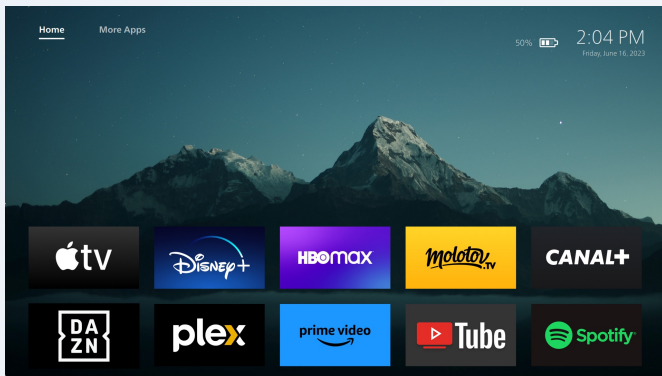

## Massive image, Android and LuminOS with apps

The NeoPix 750 Smart projector is made to deliver the best entertainment experience on a massive 120" display! With Android and LuminOS, your favourite content is always front and centre. Whether you're looking for a new show on Netflix, Hulu, or Disney+, LuminOS provides you with the apps you need. In addition, keystone, 4 corners correction, and digital zoom corrections help eliminate crooked and distorted images for a perfectly proportioned picture even if the device is not in front of the wall. The powerful audio system will provide outstanding sound and clear bass for total cinematic immersion.

LED

True Full HD  
1080p

Up to 120"

Android with  
LuminOS

Stereo Speakers

Wi-Fi

305 x 119.5 x 319  
mm

3,9 kg  
8,6 lbs