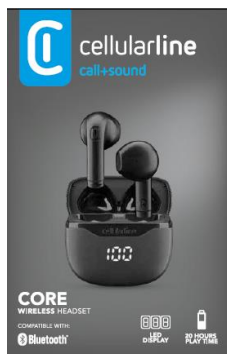

Packaging

- Box Pack
- Europe Hole
- UV finishing

PACK HEIGHT	PACK LENGTH	PACK DEPTH
14 cm	9 cm	2,5 cm

Item Code: **BTCORETWS..**
Wireless headset with charging case.

Technical Features:

- LED DISPLAY: case charging percentage indication;
- TRUE WIRELESS TECHNOLOGY: to connect two Bluetooth headsets at the same time;
- DOUBLE MASTER: answer and start the call either with the left or the right earphone;
- AUTOPAIRING FUNCTION: paired and ready for use once extracted from the charging case;
- TOUCH CONTROLS: songs and calls directly from the headset;

Compatibility: Universal.

DESCRIPTION:

CORE is a completely wireless capsule earphone with an elegant, pocket-sized design.

The earbuds offer a total playtime of 20 hours.

The LED display on the charging case shows the percentage of charge of the case in order to know when it's time to recharge the case (through the included USB-C cable).