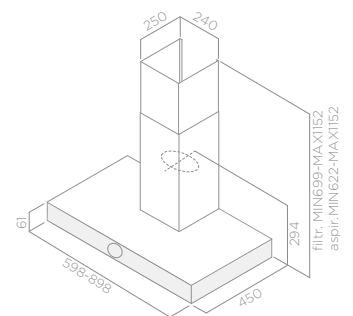

76 | LOL

DIMENSIONS

Size	60 - 90 cm
FINITION	ACIER INOX, NOIR GAUFRE
Finish	Stainless steel, embossed black
VERSION	ASPIRANTE
Version	Duct out

LED LIGHT

HIGH PERFORMANCE

ELICA TOP FILTERING

EASY INSTALLATION

# LOL

Elica Design Center

MURAL

MURAL wall mounted | 77

COMMANDES	ROTATIF ÉLECTRONIQUE 3V+I
Controls	3S+B electronic rotative
ÉCLAIRAGE	LED 2X2,5W
Lighting	Led 2x2,5W
DÉBIT D'AIR IEC (M <sup>3</sup> /H)	250-500 (625)
IEC airflow (m <sup>3</sup> /h)	
NIVEAU SONORE DB(A)	53-66 (71)
Noise Level db(A)	
PRESSION (PA)	493
Pressure (Pa)	
PUISSANCE TOTALE (W)	260
Total absorption (W)	
SORTIE (MM)	150
Duct Size (mm)	
FILTRE À GRAISSE ALUMINIUM	
Grease filter aluminium	