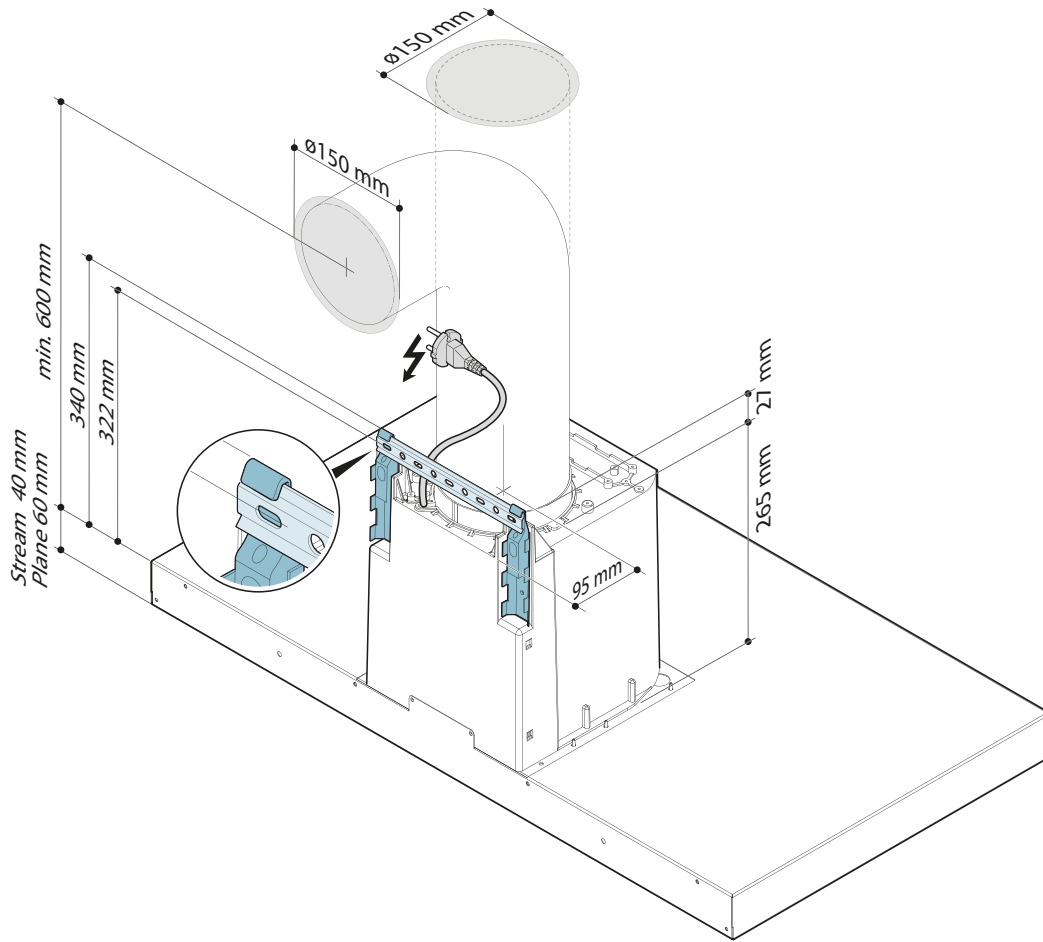

LINE 60:
LINE 90:
LINE 120:

16 KG
18 KG
21 KG

PLANE 60:
PLANE 90:
PLANE 120:

16 KG
18 KG
22 KG

PLANE TOP 90:
PLANE TOP 120:
STREAM:

19 KG
25 KG
17 KG

PLANE GREEN TECH:
20KG

800
m³/h

600
m³/h