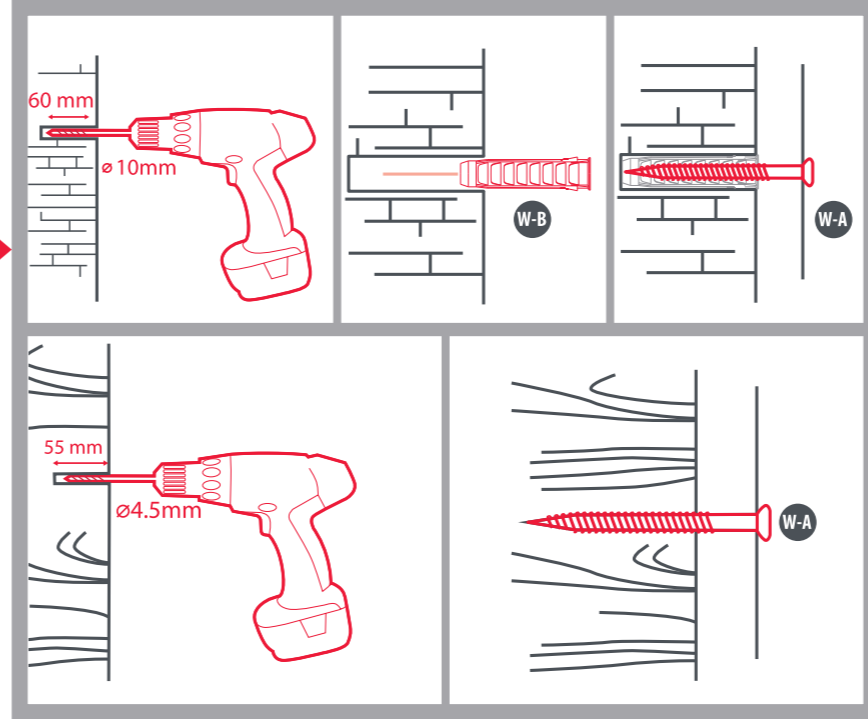

M-E 4 x M8x50mm

M-B 4 x M6x14mm

M-F 4 x D6mm

M-C 4 x M6x30mm

M-G 8 x ø15xø8x5mm

M-D 4 x M8x30mm

M-H 8 x ø15xø8x15mm

**Package W**

W-A 4 x ST6.3x55mm

W-B 4 x Ø10x50mm

W-C 4 x D6mm

Download the  
One For All Toolbox App **Free**

UK Handy installation tools.  
DE Nützliche Unterstützung für die Montage.  
ES Útiles herramientas para el montaje.  
FR Outils d'installation pratiques.  
IT Comodi strumenti per l'installazione.

WM5420  
EU  
W15579000  
EN  
The Netherlands  
RDN-1080321

**START**

**3 WARNING**  
Please verify that the supporting surface will safely support the combined weight of the equipment and all attached hardware and components