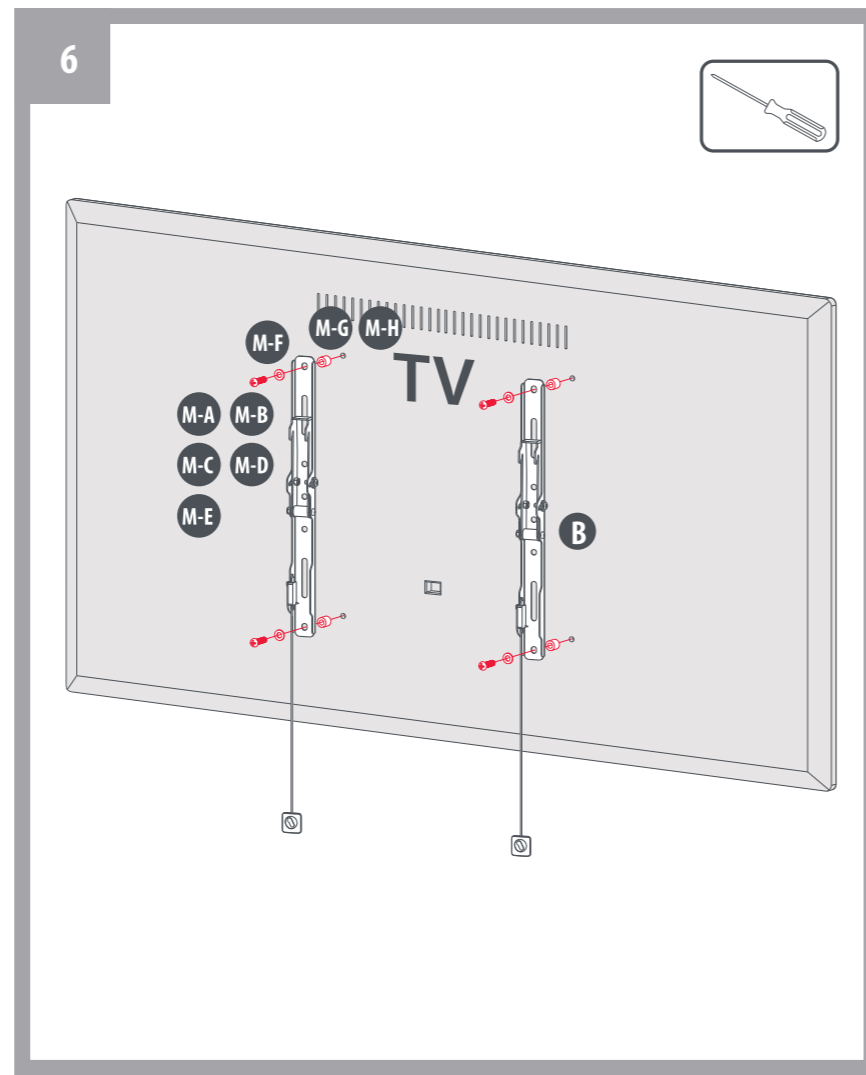

3 WARNING
Please verify that the supporting surface will safely support the combined weight of the equipment and all attached hardware and components