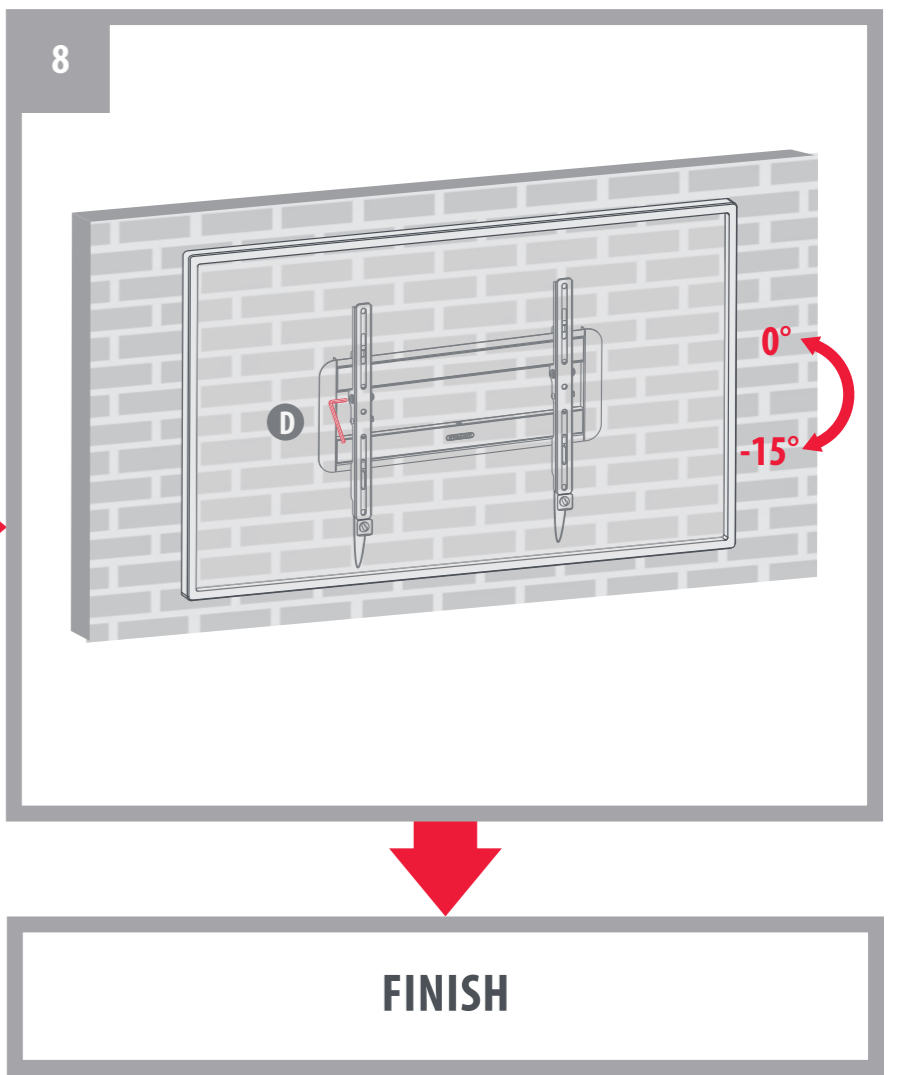

3 WARNING
Please verify that the supporting surface will safely support the combined weight of the equipment and all attached hardware and components