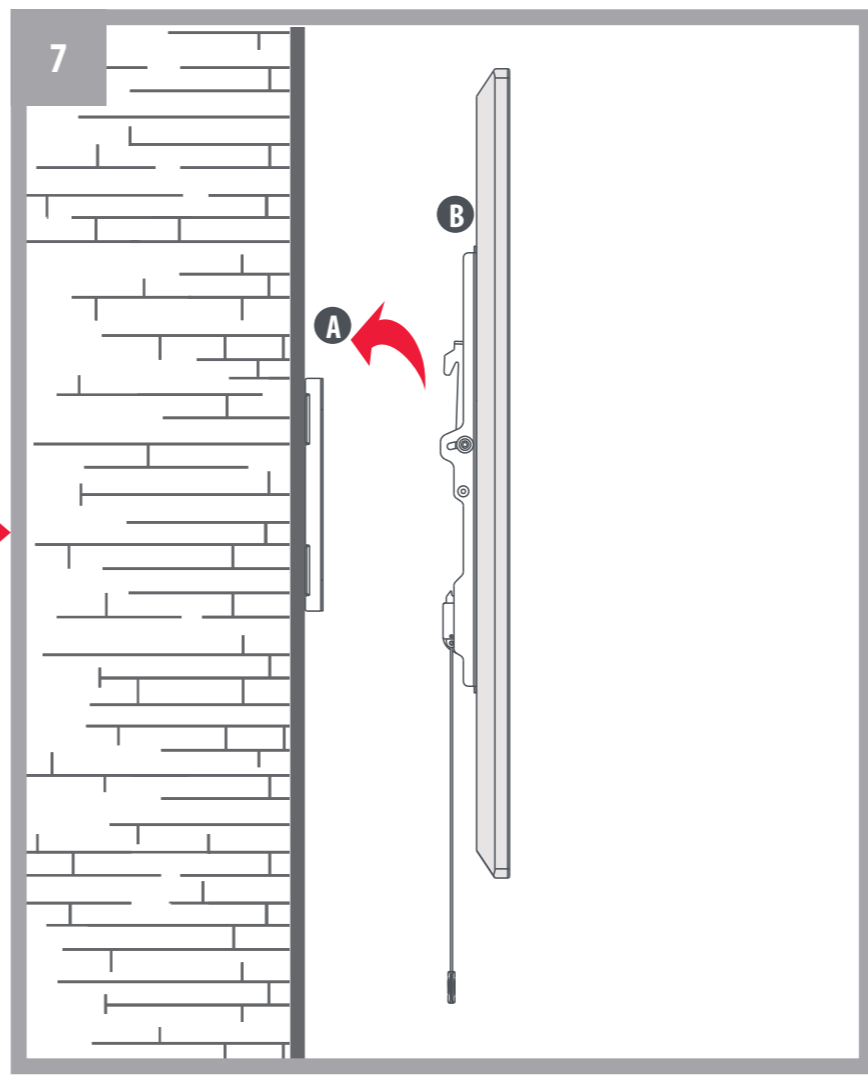

3 WARNING
Please verify that the supporting surface will safely support the combined weight of the equipment and all attached hardware and components