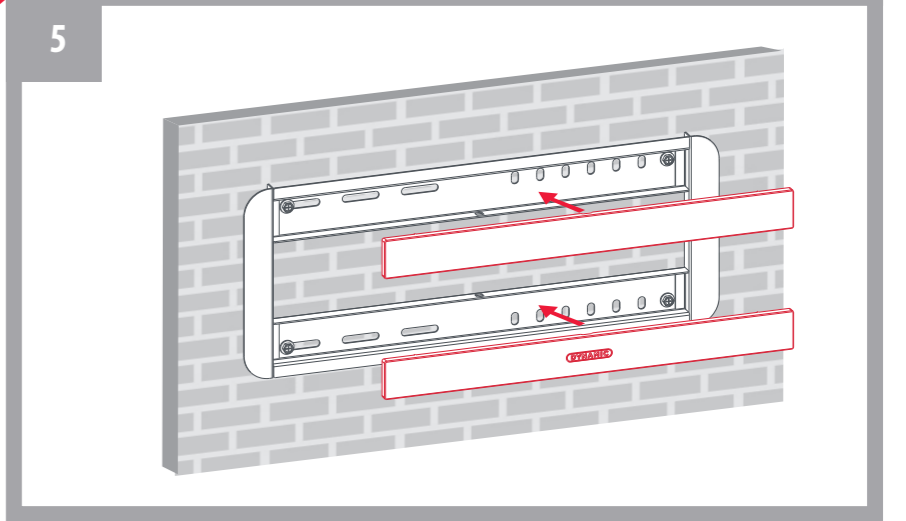

3 WARNING
Please verify that the supporting surface will safely support the combined weight of the equipment and all attached hardware and components