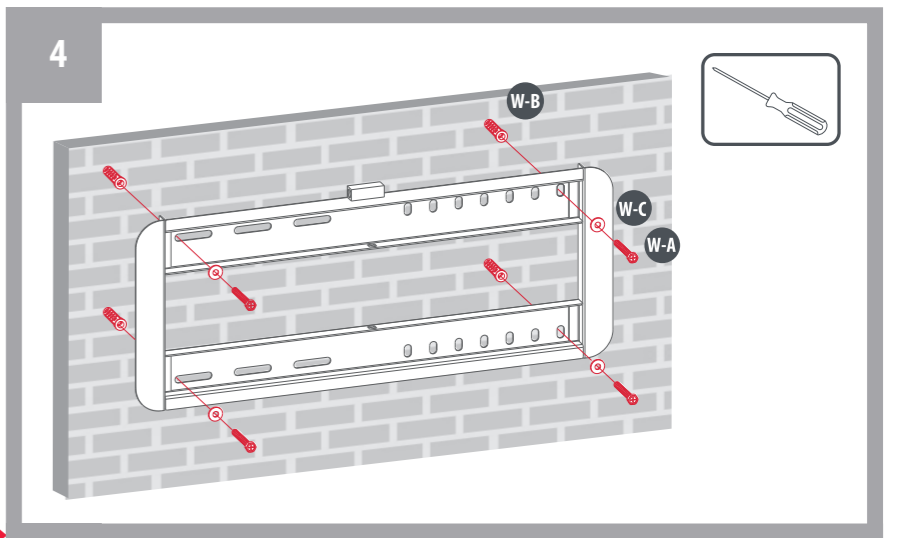

3 WARNING
Please verify that the supporting surface will safely support the combined weight of the equipment and all attached hardware and components