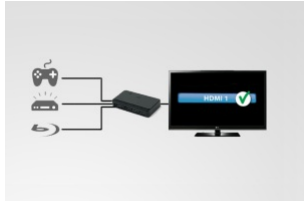

**ONE**<sup>®</sup>  
**FOR ALL**

SV1632 HDMI Switch

# Smart HDMI Switch

Connect up to 3 devices to 1 single HDMI port on your television without any compromise.

This HDMI switch is True 4K Compatible with RGB 4:4:4 full colour depth. It switches inputs automatically or you can use the included remote control.

## Consumer benefits

3 périphériques en 1 Entrée TV HDMI

HDMI Switch it True 4K compatible