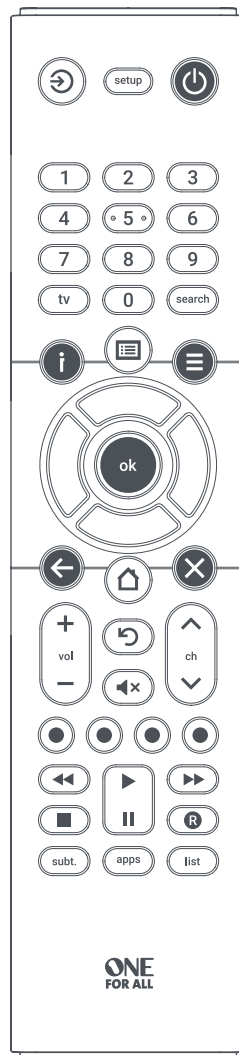

**ONE
FOR ALL**

Essence TV Universal Remote Control URC1212

ENGLISH
DEUTSCH
FRANÇAIS
ESPAÑOL
ITALIANO
PORTUGUÊS
NEDERLANDS
DANSK
NORSK
SVERIGE
SUOMI
ΕΛΛΗΝΙΚΑ
РУССКИЙ
TÜRKÇE
POLSKI
ČESKY
MAGYAR
БЪЛГАРСКИ
ROMÂNĂ
SLOVENSKY
HRVATSKI

4
7
10
13
16

26