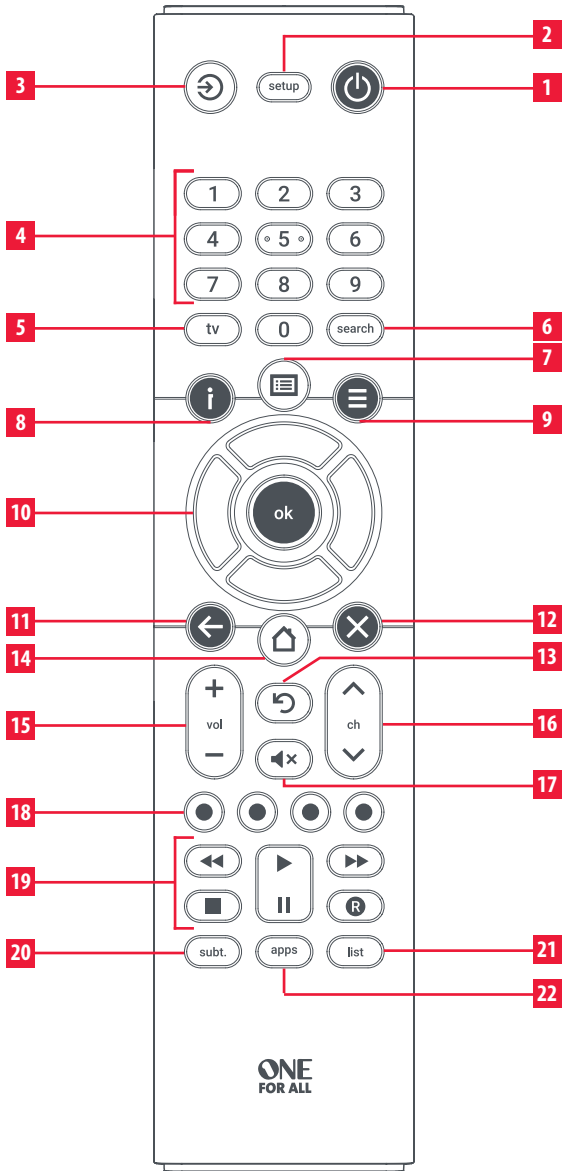

## KEY DESCRIPTIONS

- 1 Power** Switches your devices on and off.
- 2 Setup** This key is used to set up the Essence remote.
- 3 Input** Used to select Input on devices.
- 4 Digits** Select channels on the current device.
- 5 TV** Return to live TV.
- 6 Search** Search for media.
- 7 Guide** TV Guide.
- 8 Info** Displays information about the current programmes or channel.
- 9 Menu** Access the installation menu of the current device.
- 10 Menu Directions and OK** Control the menu of the current device.
- 11 Back** Back one step in the Menu.
- 12 Exit** Exits the menu.
- 13 Last Channel** Changes to the last channel viewed.
- 14 Home** Displays the Home Menu.
- 15 Volume Up and Down** Control the volume of the current device.
- 16 Channel Up & Down** Change channels on the current device.
- 17 Mute** Mutes the volume of the current device.
- 18 RGYB keys** Quick access buttons for the menu of the current device.
- 19 Playback Keys** Control the playback of movies, music and TV.
- 20 Subt.** Display subtitles.
- 21 List** Displays a list of recorded programmes.
- 22 Apps** Brings up the Applications menu on Smart Devices such as Smart TVs.