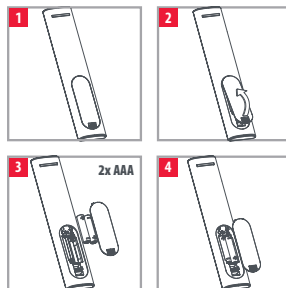

**ONE
FOR ALL**

Essence TV Universal Remote Control URC1212

ENGLISH
DEUTSCH
FRANÇAIS
ESPAÑOL
ITALIANO
PORTUGUÊS
NEDERLANDS
DANSK
NORSK
SVERIGE
SUOMI
ΕΛΛΗΝΙΚΑ
РУССКИЙ
TÜRKÇE
POLSKI
ČESKY
MAGYAR
БЪЛГАРСКИ
ROMÂNĂ
SLOVENSKY
HRVATSKI

4
7
10
13
16

26

CODELIST

BATTERIES

Your remote requires **2 x AAA / LR03** batteries. Please insert them as shown below. Alkaline batteries are recommended.

Connect with us

facebook.com/
oneforallworldwide

@oneforall.worldwide

youtube.com/
user/oneforallproducts

713434
RDN1080523