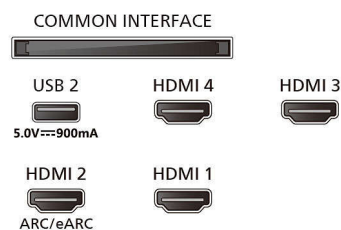

Supported HDMI video features

- HDMI 1/2: HDMI 2.1 full bandwidth 48Gbps, upto 4K 120Hz
- Gaming: ALLM, HDMI VRR, AMD FreeSync Premium, Nvidia G-Sync compatible
- HDMI 3/4: HDMI 2.0
- HDR: Dolby Vision, HDR10, HDR10+, HDR10+ Adaptive, HLG

EU Energy card

- Off mode power consumption: n.a
- Networked standby mode: 2.0 W
- Panel technology used: OLED

Power

- Mains power: AC 220 - 240 V 50/60 Hz
- Standby power consumption: less than 0.5W
- Power Saving Features: Auto switch-off timer, Picture mute (for radio), Eco mode, Light sensor

Accessories

- Included accessories: Remote Control, 2 x AAA Batteries, Table top stand, Power cord, Quick start guide, Legal and safety brochure

Design

- Colors of TV: Metal bezel frame
- Stand design: Satin chrome stands

77OLED759/12

Dimensions

- Weight incl. Packaging: 45.5 kg
- Distance between 2 stands: 798 mm
- Stand height to TV bottom edge: 22 mm
- Wall mount compatible: 400 x 300 mm
- TV without stand (W x H x D): 1723 x 991 x 79 mm
- TV with stand (W x H x D): 1723 x 1012 x 310 mm
- Package carton (W x H x D): 1950 x 1170 x 200 mm
- Weight of TV without stand: 35.0 kg
- Weight of TV with stand: 35.6 kg

Connections

Side