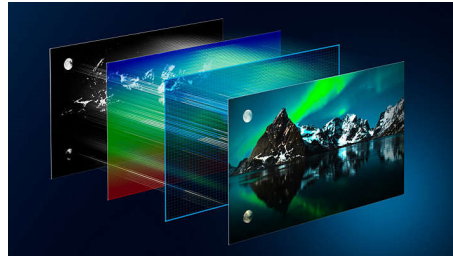

OLED Ambilight TV

The lifelike picture of your 4K (UHD) OLED Ambilight TV always looks incredible, even if viewed at an angle. Blacks are always black, not gray, and you'll see every detail in shadows or bright areas. All major HDR formats are supported; you'll feel the full power of every scene.