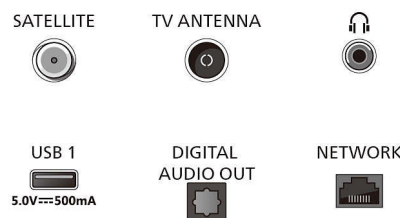

Accessories

- Included accessories: Remote Control, 2 x AAA Batteries, Table top stand, Power cord, Quick start guide, Legal and safety brochure

Design

- Colors of TV: Metal bezel frame
- Stand design: Satin chrome stands

77OLED759/12

Dimensions

- Weight incl. Packaging: 45.5 kg
- Distance between 2 stands: 798 mm
- Stand height to TV bottom edge: 22 mm
- Wall mount compatible: 400 x 300 mm
- TV without stand (W x H x D): 1723 x 991 x 79 mm
- TV with stand (W x H x D): 1723 x 1012 x 310 mm
- Package carton (W x H x D): 1950 x 1170 x 200 mm
- Weight of TV without stand: 35.0 kg
- Weight of TV with stand: 35.6 kg

Connections

Side

Bottom

Issue date 2024-04-04

Version: 1.1.0

EAN: 87 18863 04198 7

© 2024 Koninklijke Philips N.V.
All Rights reserved.

Specifications are subject to change without notice. Trademarks are the property of Koninklijke Philips N.V. or their respective owners.