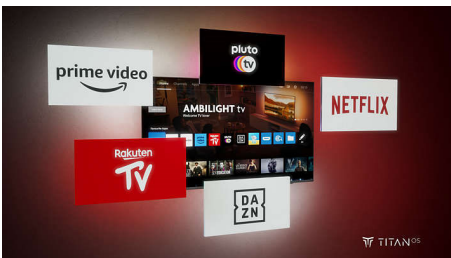

Highlights

Ambilight TV

Ambilight TVs are the only TVs with integrated LED lights on the back that react to what you watch, immersing you in a halo of colorful light. It changes everything: your TV seems bigger, and you'll be drawn deeper into your favorite sports, movies, music, and games.

TITAN OS smart platform

It's quick and easy to find what you love with our TITAN OS smart TV platform. Enjoying a series? You can continue watching straight from the home screen. If you're looking for something new, you can browse categories like action or drama and see suggestions from the top streaming services all in one place.