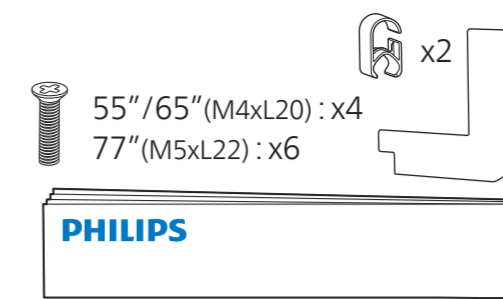

## AMBILIGHT tv

Quick Start Guide

OLED910 Series

Tool needed for assembly

Sound by  
**Bowers & Wilkins**

Diagonal (inch/cm)	X (mm)	Y (mm)	Screw Size	Screw Length (mm)
55" / 139	300	300	M6	10-15
65" / 164	300	300	M6	10-15
77" / 194	400	300	M6	10-22