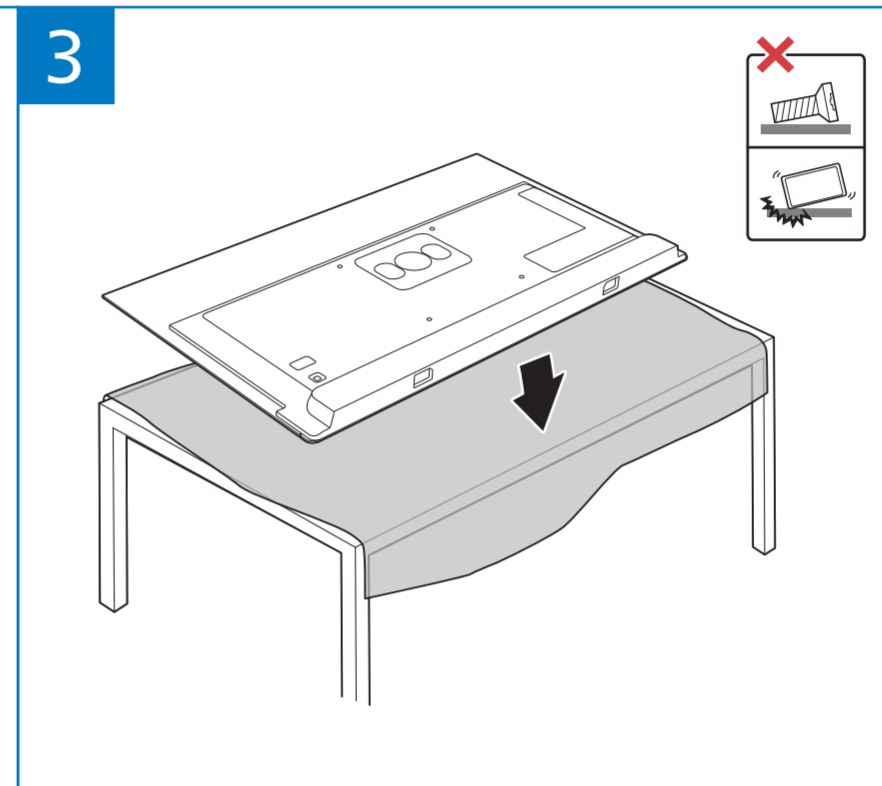

## AMBILIGHT tv

Quick Start Guide

OLED910 Series

Tool needed for assembly

Sound by  
**Bowers & Wilkins**

Diagonal (inch/cm)	X (mm)	Y (mm)	Screw Size	Screw Length (mm)
55" / 139	300	300	M6	10-15
65" / 164	300	300	M6	10-15
77" / 194	400	300	M6	10-22