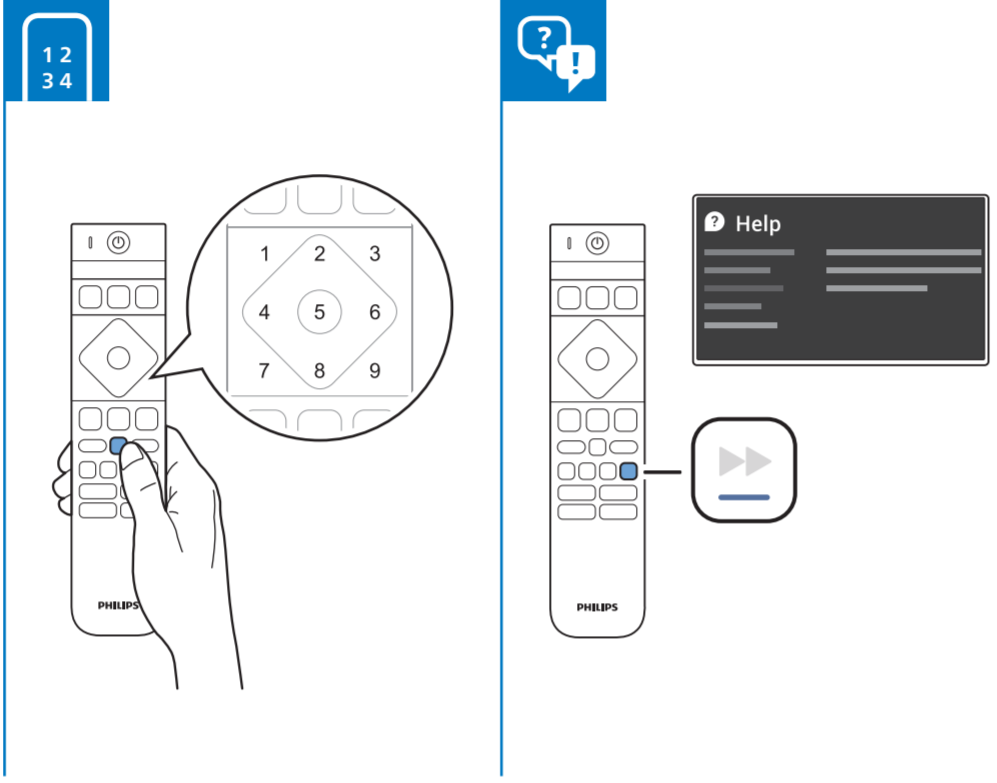

English Read the safety instructions.

Български Прочетете инструкциите за безопасност.

Čeština Přečtěte si bezpečnostní pokyny.

Hrvatski Pročitajte sigurnosne upute.

Dansk Læs sikkerhedsforskrifterne.

Deutsch Lesen Sie die Sicherheitshinweise.

Ελληνικά Διαβάστε τις οδηγίες ασφαλείας.

Eesti Lugege ohutusõudeid.

Español Lea las instrucciones de seguridad.

Français Lisez les consignes de sécurité.

Italiano Leggere le istruzioni di sicurezza.

Қазақша Қорғаныстық нұсқаулар.

Latviešu Izlasiet drošības norādījumus.

Lietuvių Perskaitykite saugos instrukcijas.

Magyar Olvassa el a biztonsági utasításokat.

Nederlands Lees de veiligheidsvoorschriften.

Norsk Les sikkerhetsforskriftene.

Polski Zapoznaj się z instrukcjami bezpieczeństwa.

Português Leia as instruções de segurança.

Română Citiți instrucțiunile de siguranță.

Русский Читайте инструкции по технике безопасности.

Srpski Pročitajte bezbednosna uputstva.

Slovenščina Preberite varnostna navodila.

Slovenský Prečítajte si bezpečnostné pokyny.

Suomi Lue turvaohjeet.

Svenska Läs säkerhetsinstruktionerna.

ภาษาไทย โปรดอ่านคำแนะนำด้านความปลอดภัย

Türkçe Güvenlik talimatlarını okuyun.

Українська Читайте інструкції з техніки безпеки.

العربية قراءة تعليمات السلامة.

עברית קראו את הוראות הבטיחות

FSC Logo
H:12mm

Recommended wall distance for the best Ambilight Experience