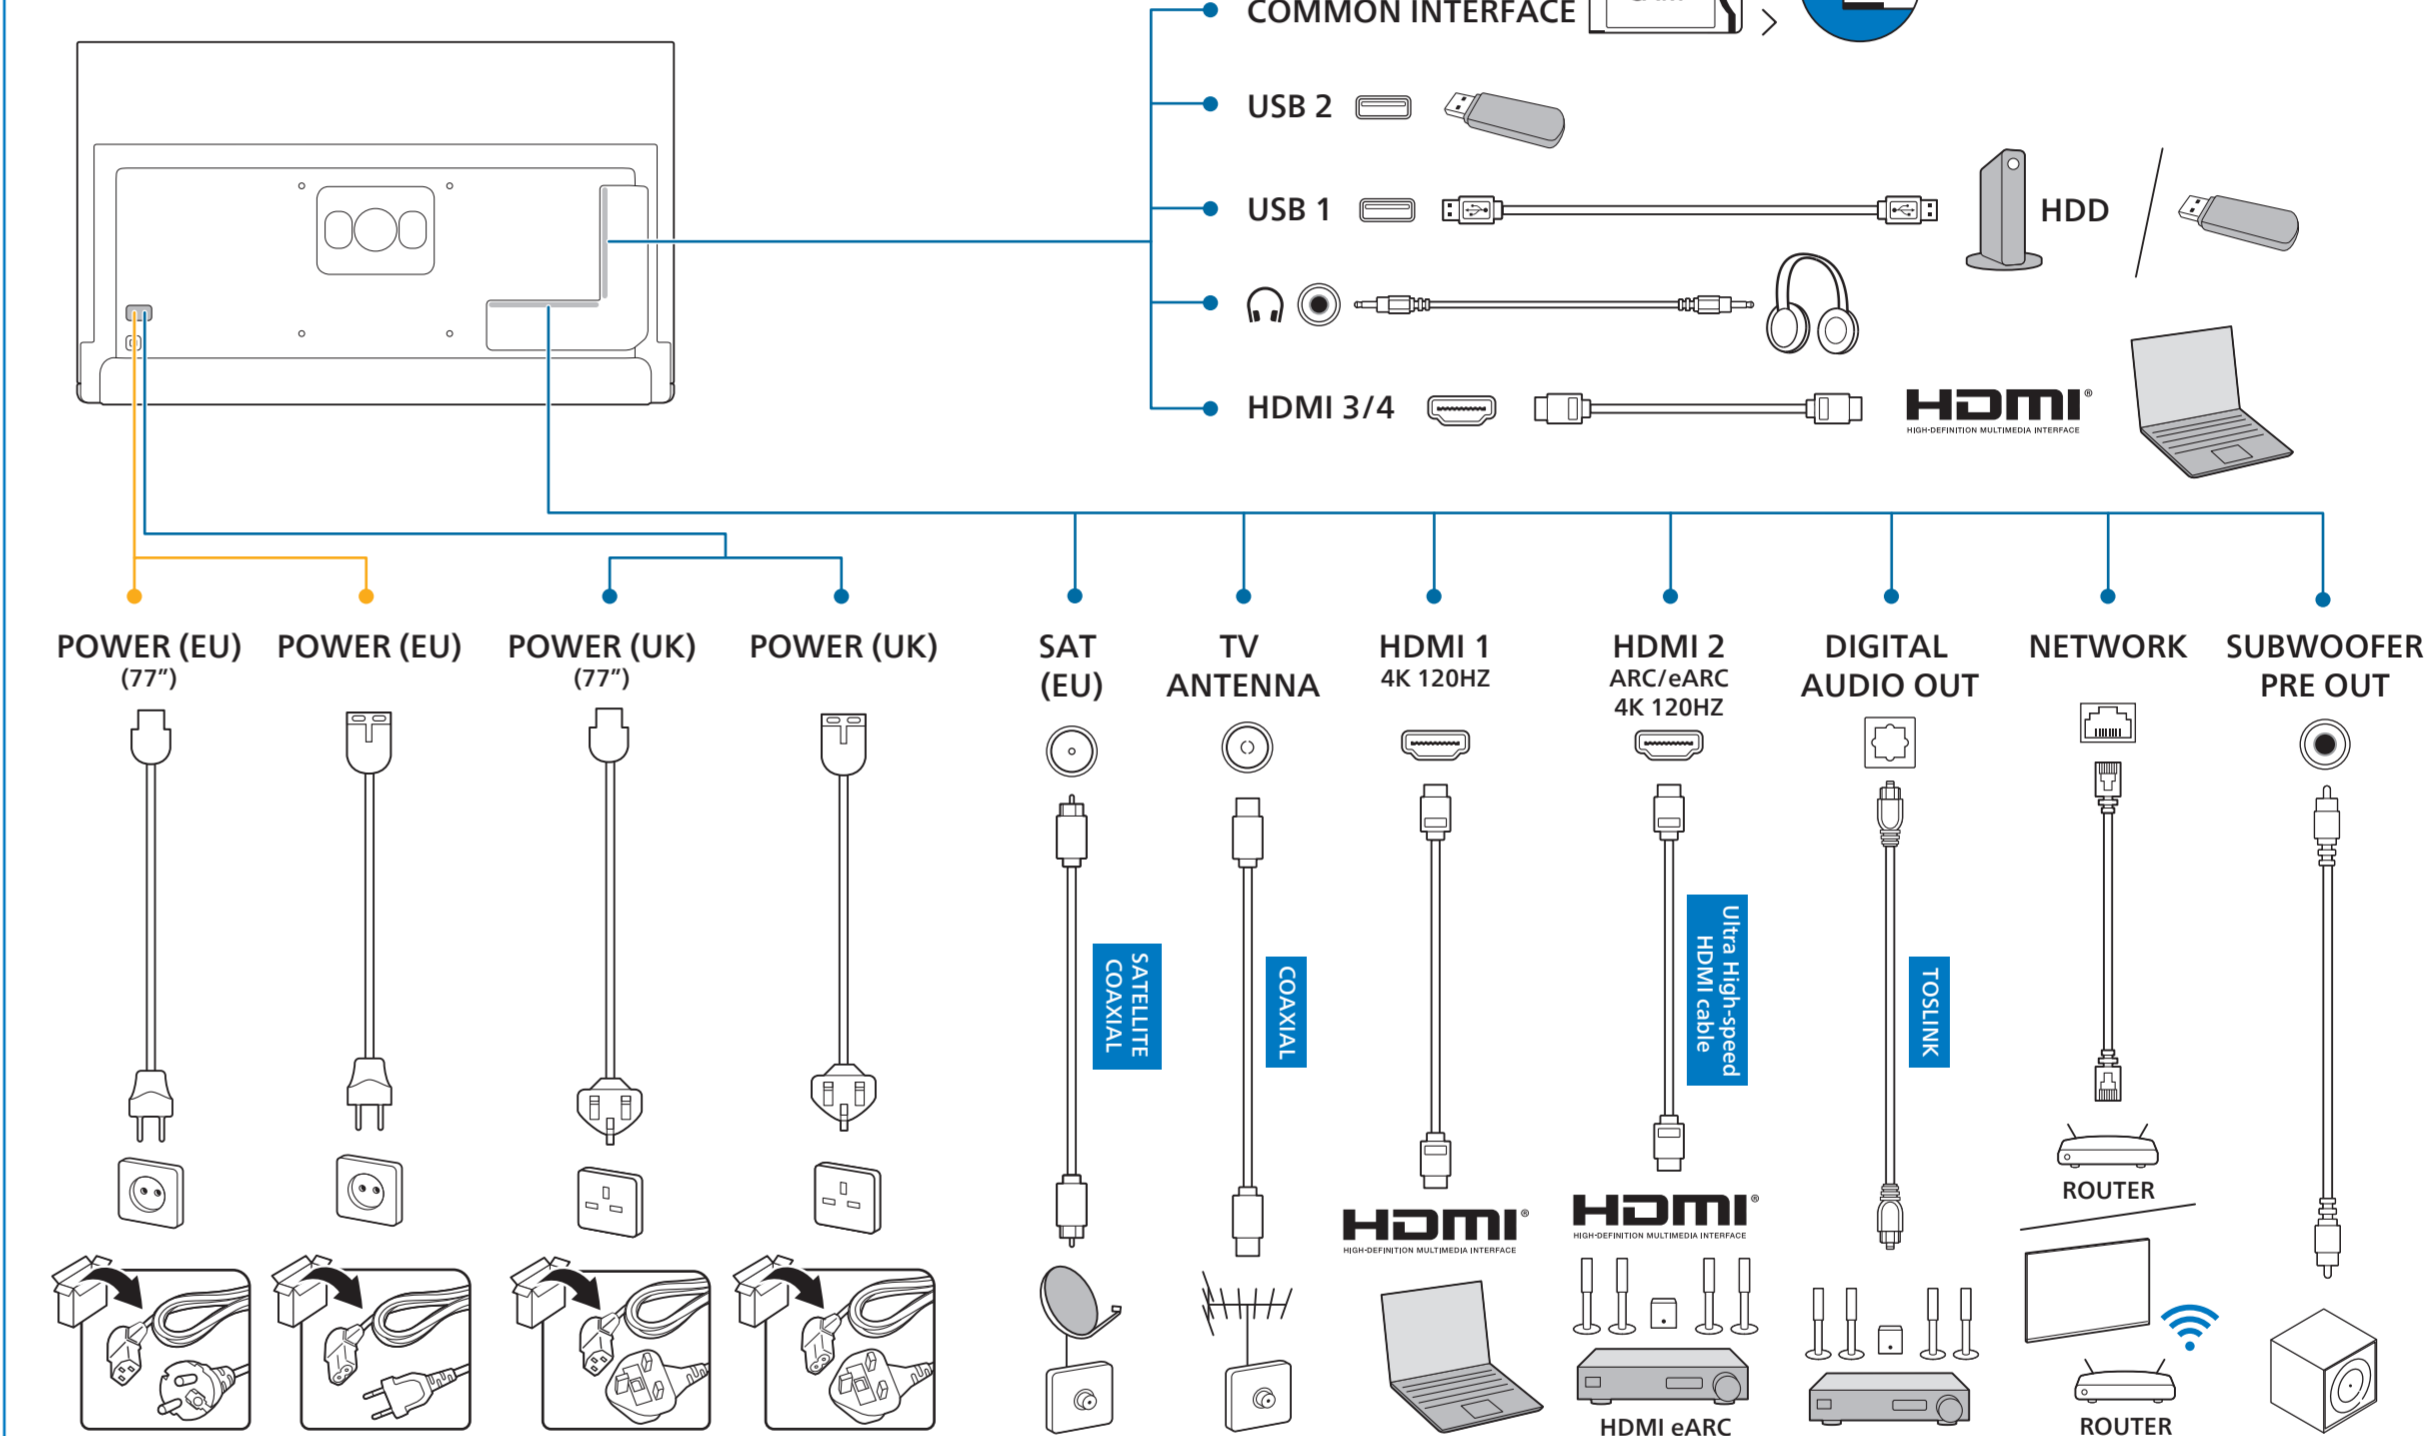

English Read the safety instructions.

Български Прочетете инструкциите за безопасност.

Čeština Přečtěte si bezpečnostní pokyny.

Hrvatski Pročitajte sigurnosne upute.

Dansk Læs sikkerhedsforskrifterne.

Deutsch Lesen Sie die Sicherheitshinweise.

Ελληνικά Διαβάστε τις οδηγίες ασφαλείας.

Eesti Lugege ohutusõudeid.

Español Lea las instrucciones de seguridad.

Français Lisez les consignes de sécurité.

Italiano Leggere le istruzioni di sicurezza.

Қазақша Қорғаныстық нұсқаулар.

Latviešu Izlasiet drošības norādījumus.

Lietuvių Perskaitykite saugos instrukcijas.

Magyar Olvassa el a biztonsági utasításokat.

Nederlands Lees de veiligheidsvoorschriften.

Norsk Les sikkerhetsforskriftene.

Polski Zapoznaj się z instrukcjami bezpieczeństwa.

Português Leia as instruções de segurança.

Română Citiți instrucțiunile de siguranță.

Русский Читайте инструкции по технике безопасности.

Srpski Pročitajte bezbednosna uputstva.

Slovenščina Preberite varnostna navodila.

Slovenský Prečítajte si bezpečnostné pokyny.

Suomi Lue turvaohjeet.

Svenska Läs säkerhetsinstruktionerna.

ภาษาไทย โปรดอ่านคำแนะนำด้านความปลอดภัย

Türkçe Güvenlik talimatlarını okuyun.

Українська Читайте інструкції з техніки безпеки.

العربية قراءة تعليمات السلامة.

עברית קראו את הוראות הבטיחות

FSC Logo
H:12mm

Recommended wall distance for the best Ambilight Experience