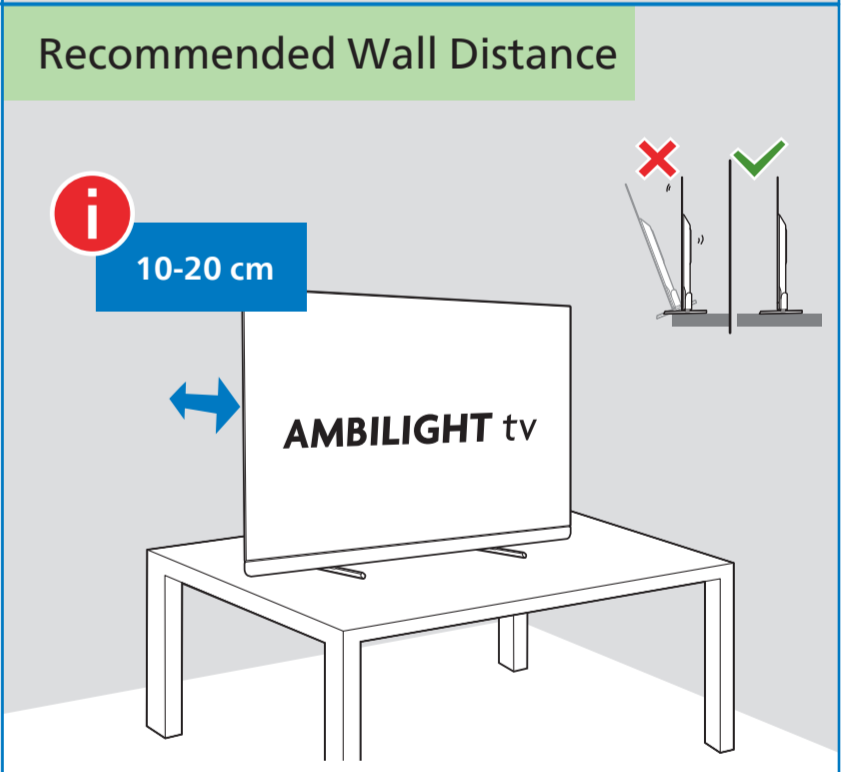

## AMBILIGHT tv

Quick Start Guide

OLED910 Series

Tool needed for assembly

Sound by  
**Bowers & Wilkins**

Diagonal (inch/cm)	X (mm)	Y (mm)	Screw Size	Screw Length (mm)
55" / 139	300	300	M6	10-15
65" / 164	300	300	M6	10-15
77" / 194	400	300	M6	10-22