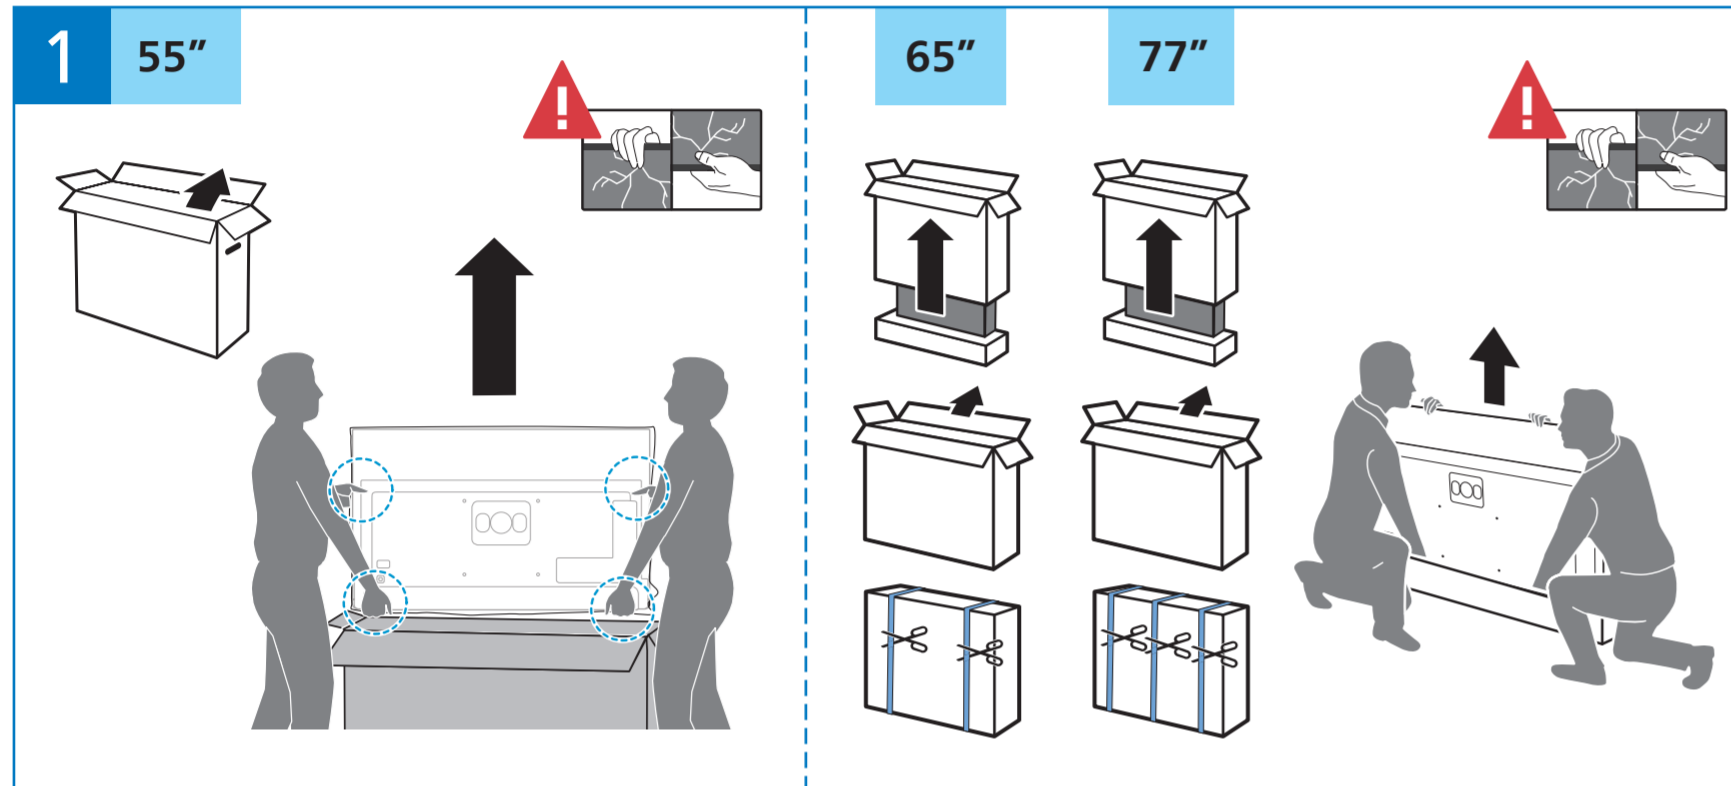

## AMBILIGHT tv

Quick Start Guide

OLED910 Series

Tool needed for assembly

Sound by  
**Bowers & Wilkins**

Diagonal (inch/cm)	X (mm)	Y (mm)	Screw Size	Screw Length (mm)
55" / 139	300	300	M6	10-15
65" / 164	300	300	M6	10-15
77" / 194	400	300	M6	10-22