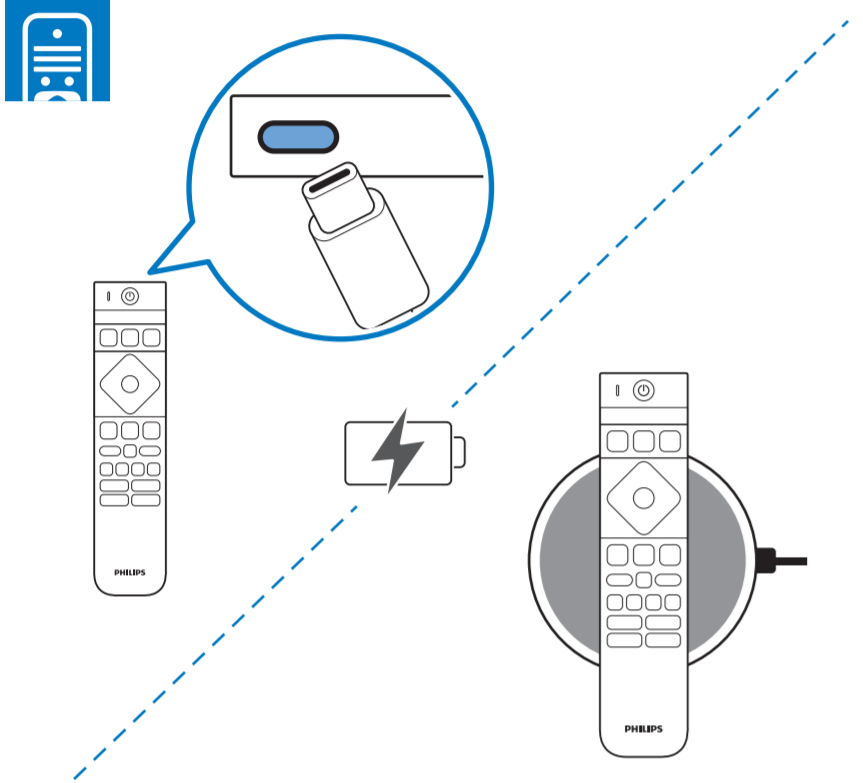

English Read the safety instructions.

Български Прочетете инструкциите за безопасност.

Čeština Přečtěte si bezpečnostní pokyny.

Hrvatski Pročitajte sigurnosne upute.

Dansk Læs sikkerhedsforskrifterne.

Deutsch Lesen Sie die Sicherheitshinweise.

Ελληνικά Διαβάστε τις οδηγίες ασφαλείας.

Eesti Lugege ohutusõudeid.

Español Lea las instrucciones de seguridad.

Français Lisez les consignes de sécurité.

Italiano Leggere le istruzioni di sicurezza.

Қазақша Қорғаныстық нұсқаулар.

Latviešu Izlasiet drošības norādījumus.

Lietuvių Perskaitykite saugos instrukcijas.

Magyar Olvassa el a biztonsági utasításokat.

Nederlands Lees de veiligheidsvoorschriften.

Norsk Les sikkerhetsforskriftene.

Polski Zapoznaj się z instrukcjami bezpieczeństwa.

Português Leia as instruções de segurança.

Română Citiți instrucțiunile de siguranță.

Русский Читайте инструкции по технике безопасности.

Srpski Pročitajte bezbednosna uputstva.

Slovenščina Preberite varnostna navodila.

Slovenský Prečítajte si bezpečnostné pokyny.

Suomi Lue turvaohjeet.

Svenska Läs säkerhetsinstruktionerna.

ภาษาไทย โปรดอ่านคำแนะนำด้านความปลอดภัย

Türkçe Güvenlik talimatlarını okuyun.

Українська Читайте інструкції з техніки безпеки.

العربية قراءة تعليمات السلامة.

עברית קראו את הוראות הבטיחות

FSC Logo
H:12mm

Recommended wall distance for the best Ambilight Experience