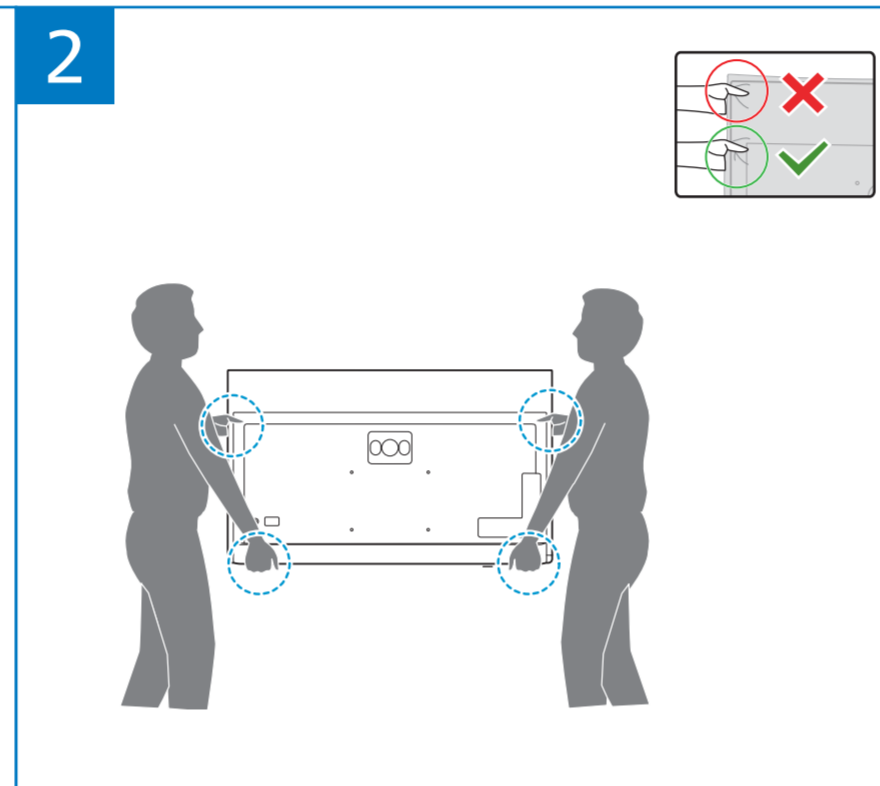

## AMBILIGHT tv

Quick Start Guide

OLED910 Series

Tool needed for assembly

Sound by  
**Bowers & Wilkins**

Diagonal (inch/cm)	X (mm)	Y (mm)	Screw Size	Screw Length (mm)
55" / 139	300	300	M6	10-15
65" / 164	300	300	M6	10-15
77" / 194	400	300	M6	10-22