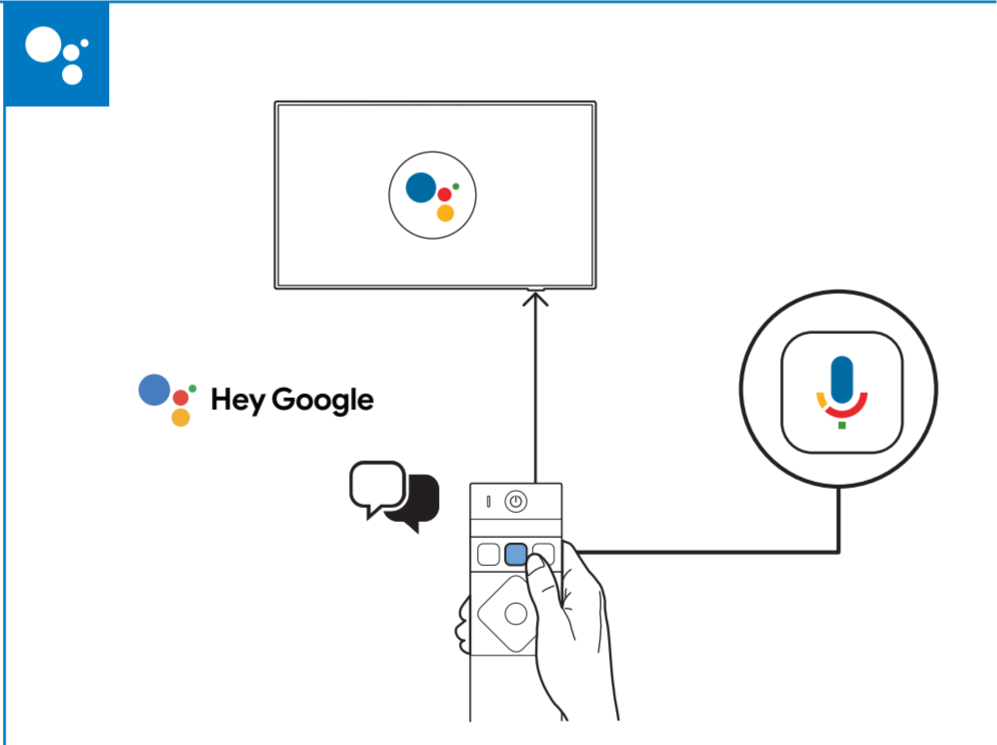

English Read the safety instructions.

Български Прочетете инструкциите за безопасност.

Čeština Přečtěte si bezpečnostní pokyny.

Hrvatski Pročitajte sigurnosne upute.

Dansk Læs sikkerhedsforskrifterne.

Deutsch Lesen Sie die Sicherheitshinweise.

Ελληνικά Διαβάστε τις οδηγίες ασφαλείας.

Eesti Lugege ohutusõudeid.

Español Lea las instrucciones de seguridad.

Français Lisez les consignes de sécurité.

Italiano Leggere le istruzioni di sicurezza.

Қазақша Қорғаныстық нұсқаулар.

Latviešu Izlasiet drošības norādījumus.

Lietuvių Perskaitykite saugos instrukcijas.

Magyar Olvassa el a biztonsági utasításokat.

Nederlands Lees de veiligheidsvoorschriften.

Norsk Les sikkerhetsforskriftene.

Polski Zapoznaj się z instrukcjami bezpieczeństwa.

Português Leia as instruções de segurança.

Română Citiți instrucțiunile de siguranță.

Русский Читайте инструкции по технике безопасности.

Srpski Pročitajte bezbednosna uputstva.

Slovenščina Preberite varnostna navodila.

Slovenský Prečítajte si bezpečnostné pokyny.

Suomi Lue turvaohjeet.

Svenska Läs säkerhetsinstruktionerna.

ภาษาไทย โปรดอ่านคำแนะนำด้านความปลอดภัย

Türkçe Güvenlik talimatlarını okuyun.

Українська Читайте інструкції з техніки безпеки.

العربية قراءة تعليمات السلامة.

עברית קראו את הוראות הבטיחות

FSC Logo
H:12mm

Recommended wall distance for the best Ambilight Experience