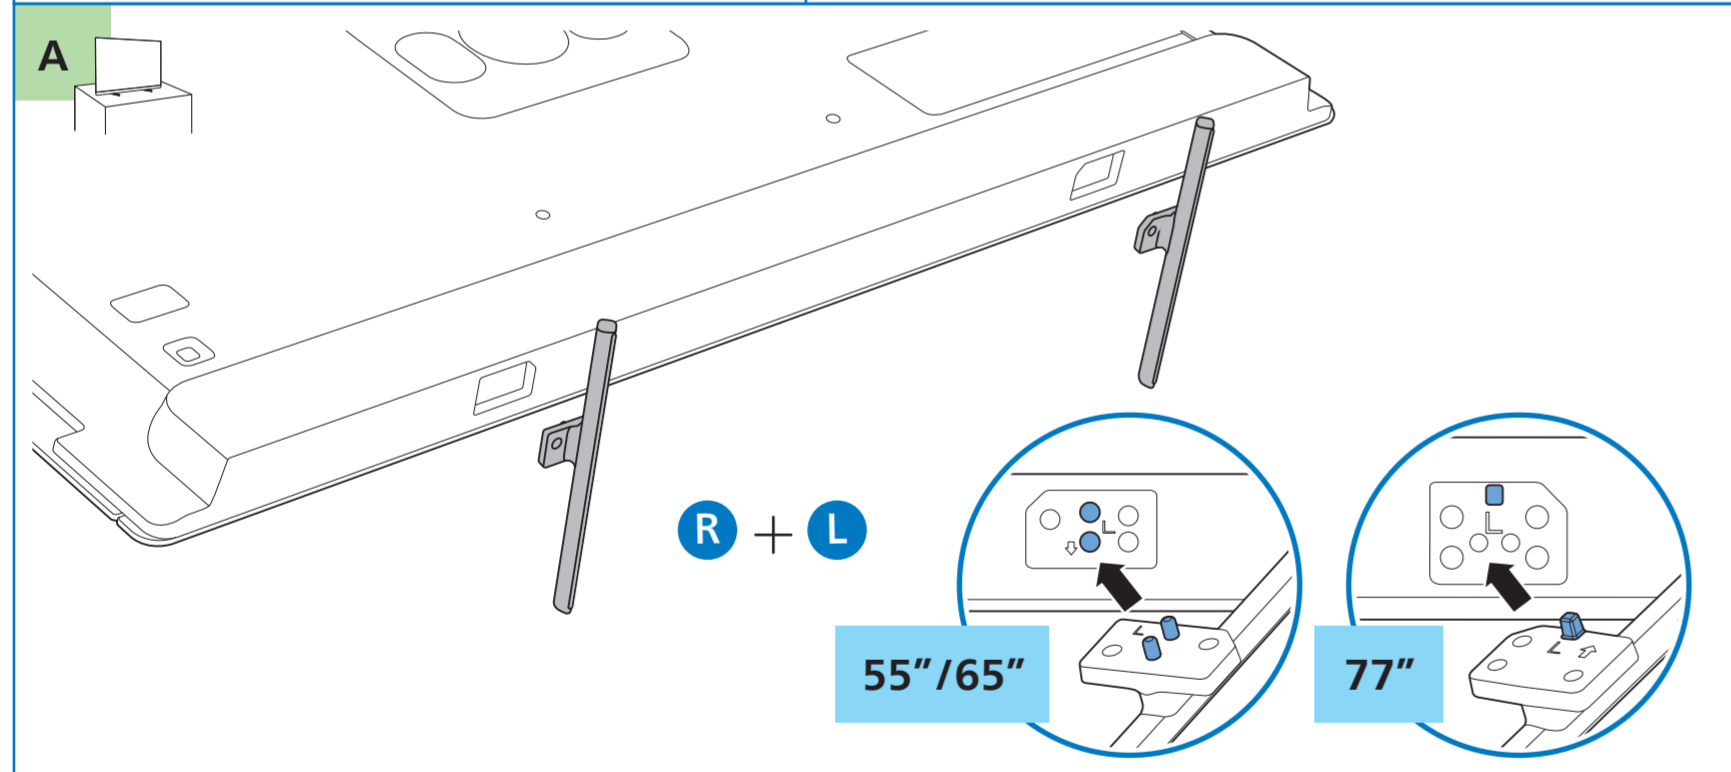

## AMBILIGHT tv

Quick Start Guide

OLED910 Series

Tool needed for assembly

Sound by  
**Bowers & Wilkins**

Diagonal (inch/cm)	X (mm)	Y (mm)	Screw Size	Screw Length (mm)
55" / 139	300	300	M6	10-15
65" / 164	300	300	M6	10-15
77" / 194	400	300	M6	10-22