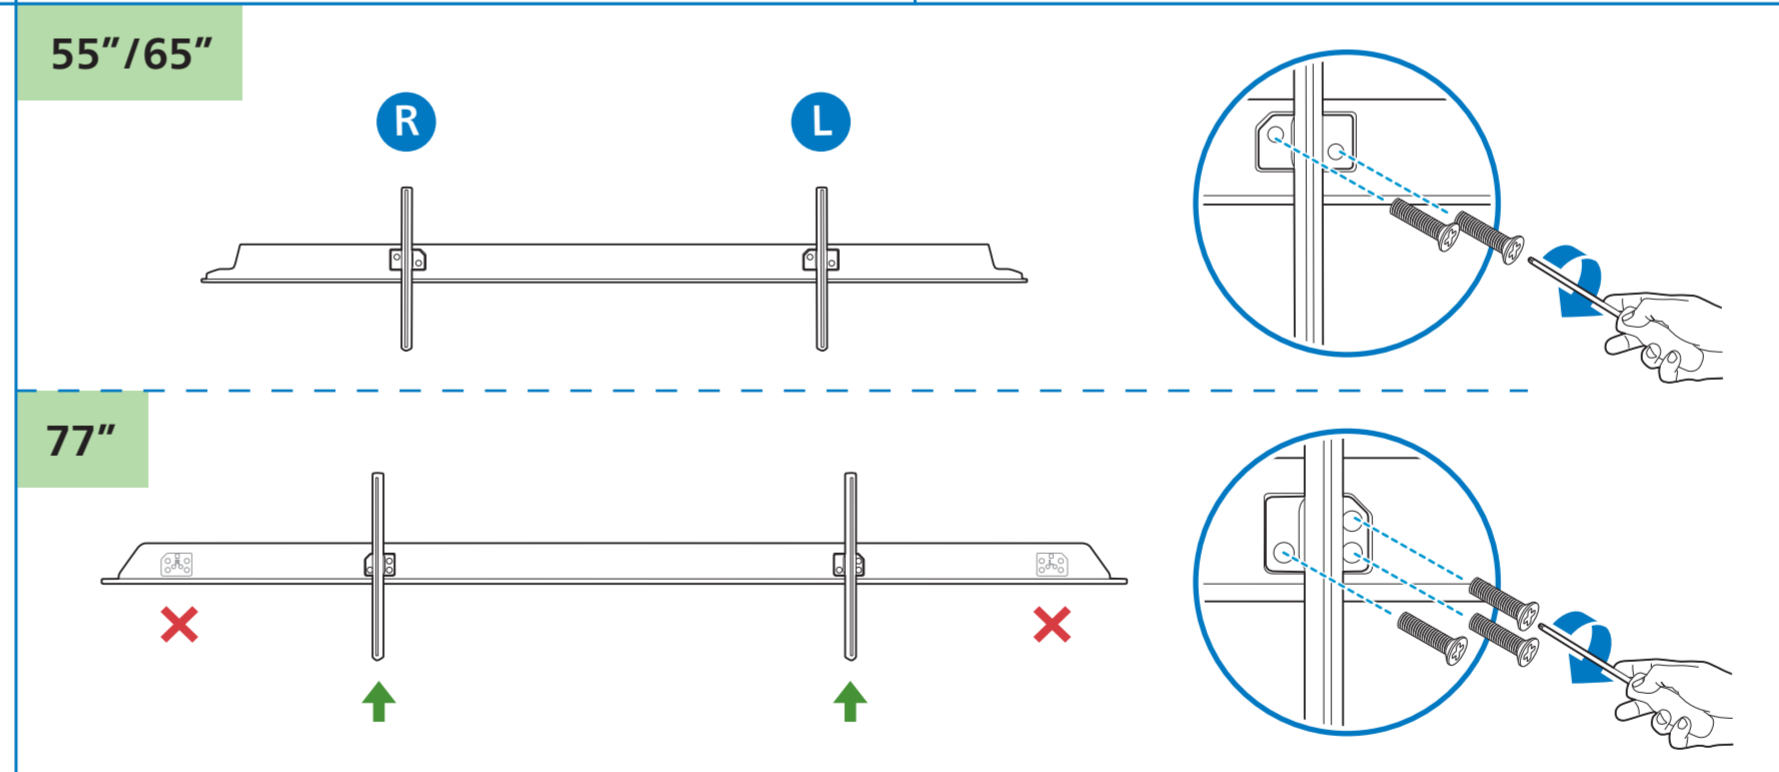

## AMBILIGHT tv

Quick Start Guide

OLED910 Series

Tool needed for assembly

Sound by  
**Bowers & Wilkins**

Diagonal (inch/cm)	X (mm)	Y (mm)	Screw Size	Screw Length (mm)
55" / 139	300	300	M6	10-15
65" / 164	300	300	M6	10-15
77" / 194	400	300	M6	10-22