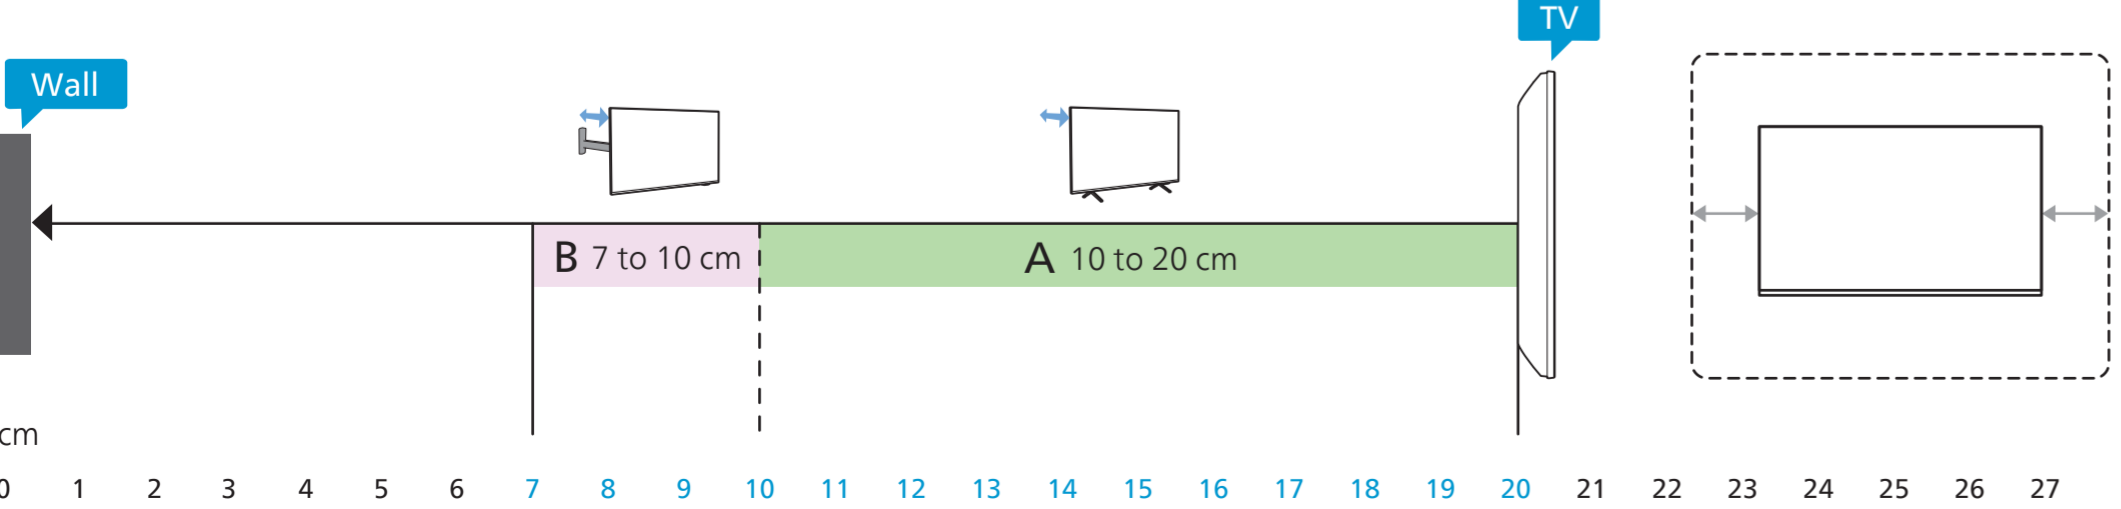

Recommended wall distance for the best Ambilight Experience