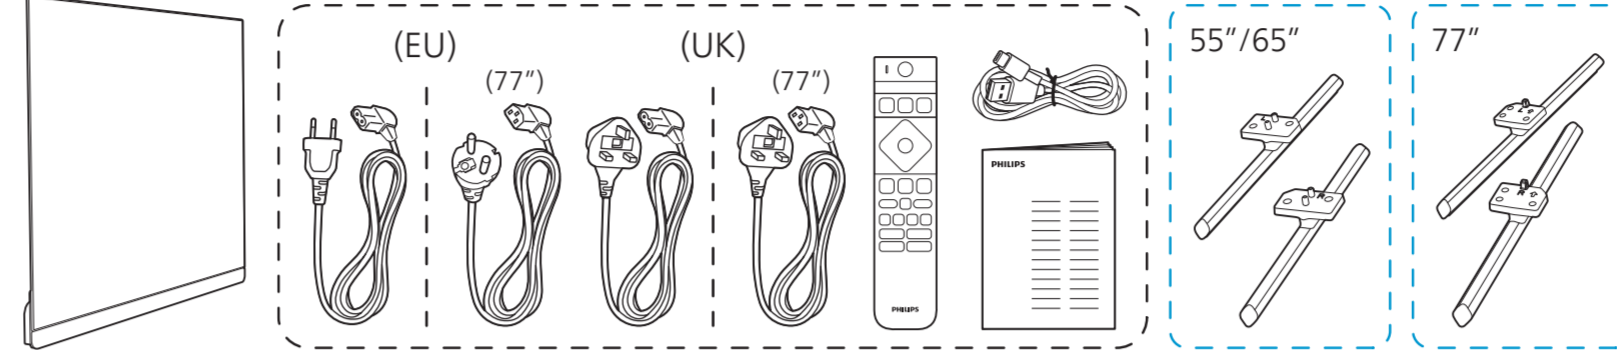

## AMBILIGHT tv

Quick Start Guide

OLED910 Series

Tool needed for assembly

Sound by  
**Bowers & Wilkins**

Diagonal (inch/cm)	X (mm)	Y (mm)	Screw Size	Screw Length (mm)
55" / 139	300	300	M6	10-15
65" / 164	300	300	M6	10-15
77" / 194	400	300	M6	10-22