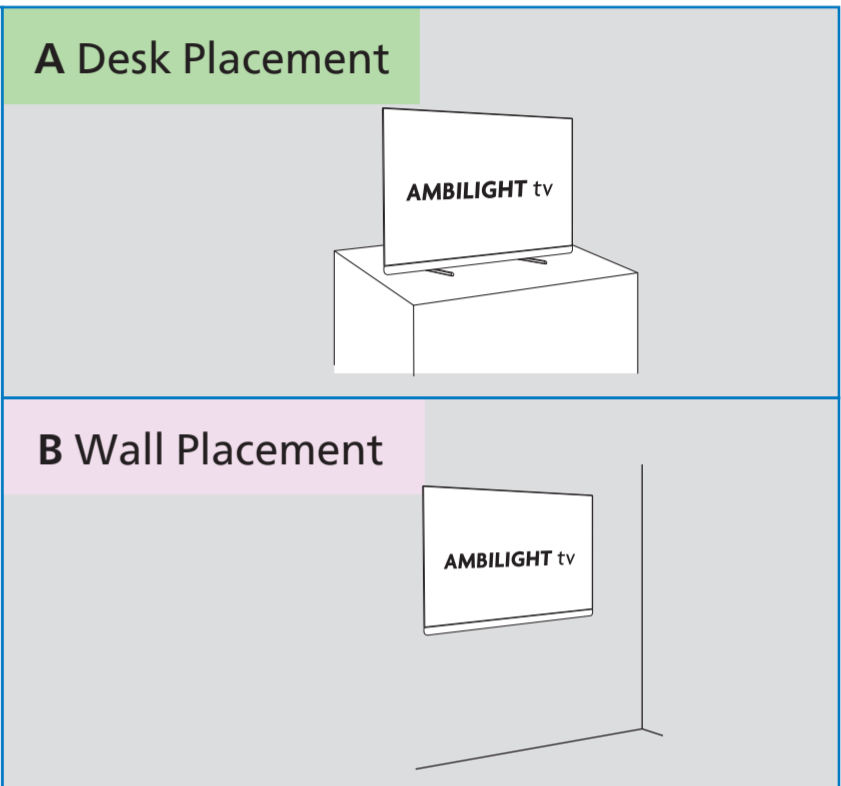

## AMBILIGHT tv

Quick Start Guide

OLED910 Series

Tool needed for assembly

Sound by  
**Bowers & Wilkins**

Diagonal (inch/cm)	X (mm)	Y (mm)	Screw Size	Screw Length (mm)
55" / 139	300	300	M6	10-15
65" / 164	300	300	M6	10-15
77" / 194	400	300	M6	10-22