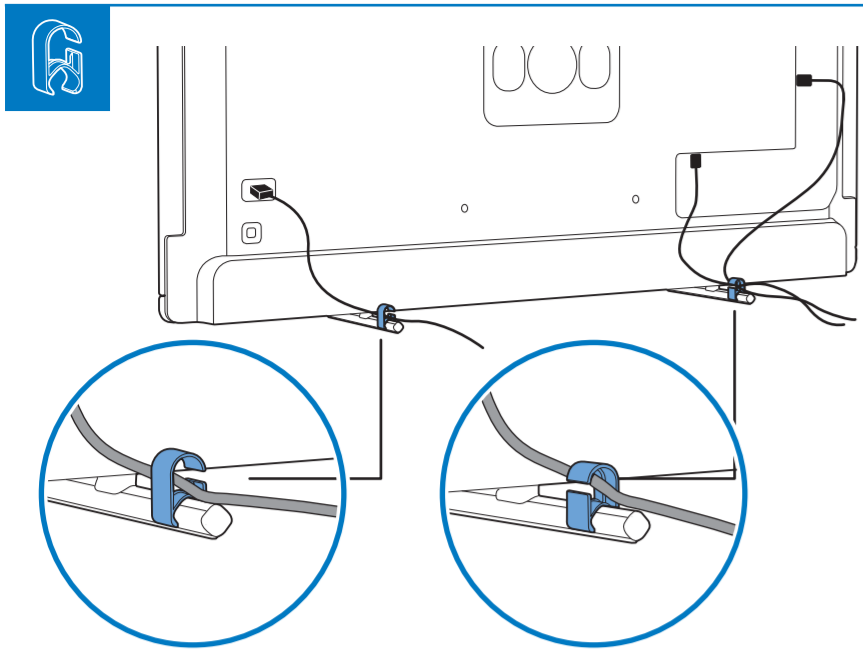

English Read the safety instructions.

Български Прочетете инструкциите за безопасност.

Čeština Přečtěte si bezpečnostní pokyny.

Hrvatski Pročitajte sigurnosne upute.

Dansk Læs sikkerhedsforskrifterne.

Deutsch Lesen Sie die Sicherheitshinweise.

Ελληνικά Διαβάστε τις οδηγίες ασφαλείας.

Eesti Lugege ohutusõudeid.

Español Lea las instrucciones de seguridad.

Français Lisez les consignes de sécurité.

Italiano Leggere le istruzioni di sicurezza.

Қазақша Қорғаныстық нұсқаулар.

Latviešu Izlasiet drošības norādījumus.

Lietuvių Perskaitykite saugos instrukcijas.

Magyar Olvassa el a biztonsági utasításokat.

Nederlands Lees de veiligheidsvoorschriften.

Norsk Les sikkerhetsforskriftene.

Polski Zapoznaj się z instrukcjami bezpieczeństwa.

Português Leia as instruções de segurança.

Română Citiți instrucțiunile de siguranță.

Русский Читайте инструкции по технике безопасности.

Srpski Pročitajte bezbednosna uputstva.

Slovenščina Preberite varnostna navodila.

Slovenský Prečítajte si bezpečnostné pokyny.

Suomi Lue turvaohjeet.

Svenska Läs säkerhetsinstruktionerna.

ภาษาไทย โปรดอ่านคำแนะนำด้านความปลอดภัย

Türkçe Güvenlik talimatlarını okuyun.

Українська Читайте інструкції з техніки безпеки.

العربية قراءة تعليمات السلامة.

עברית קראו את הוראות הבטיחות

FSC Logo
H:12mm