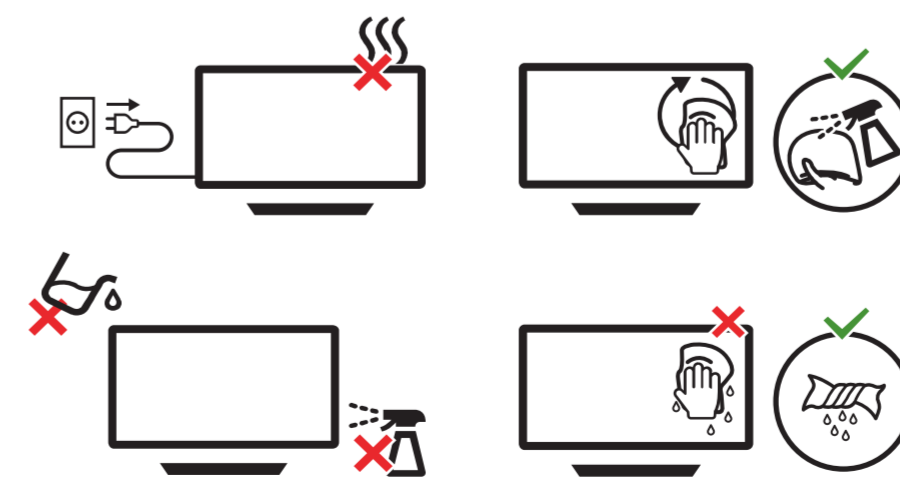

Recommended wall distance for the best Ambilight Experience