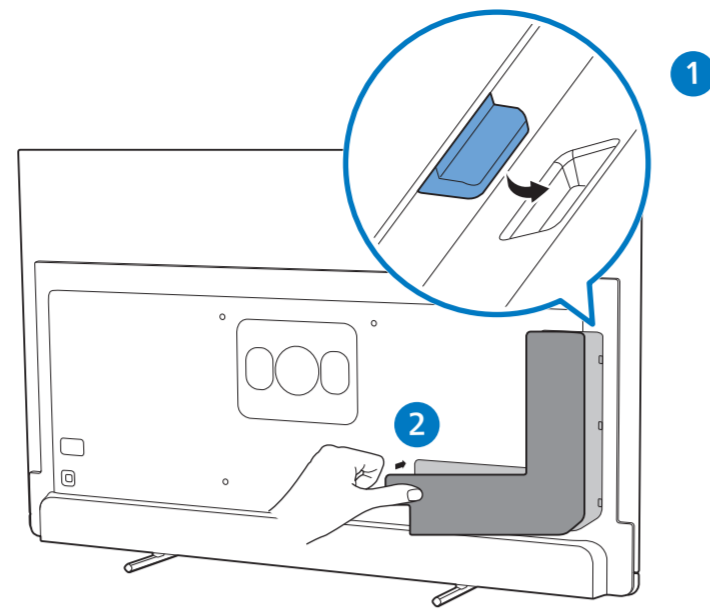

English Read the safety instructions.

Български Прочетете инструкциите за безопасност.

Čeština Přečtěte si bezpečnostní pokyny.

Hrvatski Pročitajte sigurnosne upute.

Dansk Læs sikkerhedsforskrifterne.

Deutsch Lesen Sie die Sicherheitshinweise.

Ελληνικά Διαβάστε τις οδηγίες ασφαλείας.

Eesti Lugege ohutusõudeid.

Español Lea las instrucciones de seguridad.

Français Lisez les consignes de sécurité.

Italiano Leggere le istruzioni di sicurezza.

Қазақша Қорғаныстық нұсқаулар.

Latviešu Izlasiet drošības norādījumus.

Lietuvių Perskaitykite saugos instrukcijas.

Magyar Olvassa el a biztonsági utasításokat.

Nederlands Lees de veiligheidsvoorschriften.

Norsk Les sikkerhetsforskriftene.

Polski Zapoznaj się z instrukcjami bezpieczeństwa.

Português Leia as instruções de segurança.

Română Citiți instrucțiunile de siguranță.

Русский Читайте инструкции по технике безопасности.

Srpski Pročitajte bezbednosna uputstva.

Slovenščina Preberite varnostna navodila.

Slovenský Prečítajte si bezpečnostné pokyny.

Suomi Lue turvaohjeet.

Svenska Läs säkerhetsinstruktionerna.

ภาษาไทย โปรดอ่านคำแนะนำด้านความปลอดภัย

Türkçe Güvenlik talimatlarını okuyun.

Українська Читайте інструкції з техніки безпеки.

العربية قراءة تعليمات السلامة.

עברית קראו את הוראות הבטיחות

FSC Logo
H:12mm