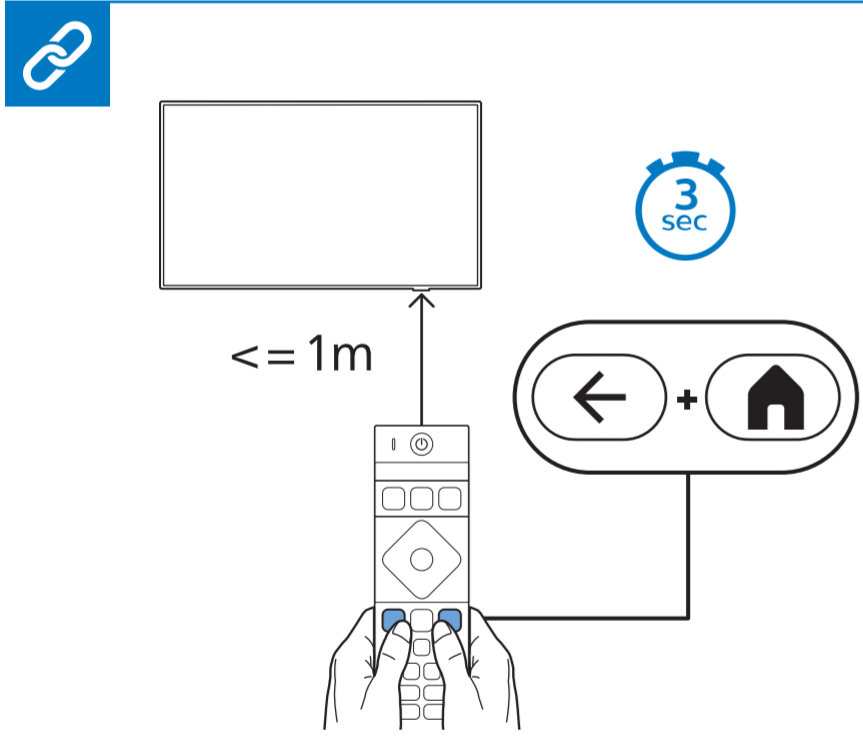

English Read the safety instructions.

Български Прочетете инструкциите за безопасност.

Čeština Přečtěte si bezpečnostní pokyny.

Hrvatski Pročitajte sigurnosne upute.

Dansk Læs sikkerhedsforskrifterne.

Deutsch Lesen Sie die Sicherheitshinweise.

Ελληνικά Διαβάστε τις οδηγίες ασφαλείας.

Eesti Lugege ohutusõudeid.

Español Lea las instrucciones de seguridad.

Français Lisez les consignes de sécurité.

Italiano Leggere le istruzioni di sicurezza.

Қазақша Қорғаныстық нұсқаулар.

Latviešu Izlasiet drošības norādījumus.

Lietuvių Perskaitykite saugos instrukcijas.

Magyar Olvassa el a biztonsági utasításokat.

Nederlands Lees de veiligheidsvoorschriften.

Norsk Les sikkerhetsforskriftene.

Polski Zapoznaj się z instrukcjami bezpieczeństwa.

Português Leia as instruções de segurança.

Română Citiți instrucțiunile de siguranță.

Русский Читайте инструкции по технике безопасности.

Srpski Pročitajte bezbednosna uputstva.

Slovenščina Preberite varnostna navodila.

Slovenský Prečítajte si bezpečnostné pokyny.

Suomi Lue turvaohjeet.

Svenska Läs säkerhetsinstruktionerna.

ภาษาไทย โปรดอ่านคำแนะนำด้านความปลอดภัย

Türkçe Güvenlik talimatlarını okuyun.

Українська Читайте інструкції з техніки безпеки.

العربية قراءة تعليمات السلامة.

עברית קראו את הוראות הבטיחות

FSC Logo
H:12mm

Recommended wall distance for the best Ambilight Experience