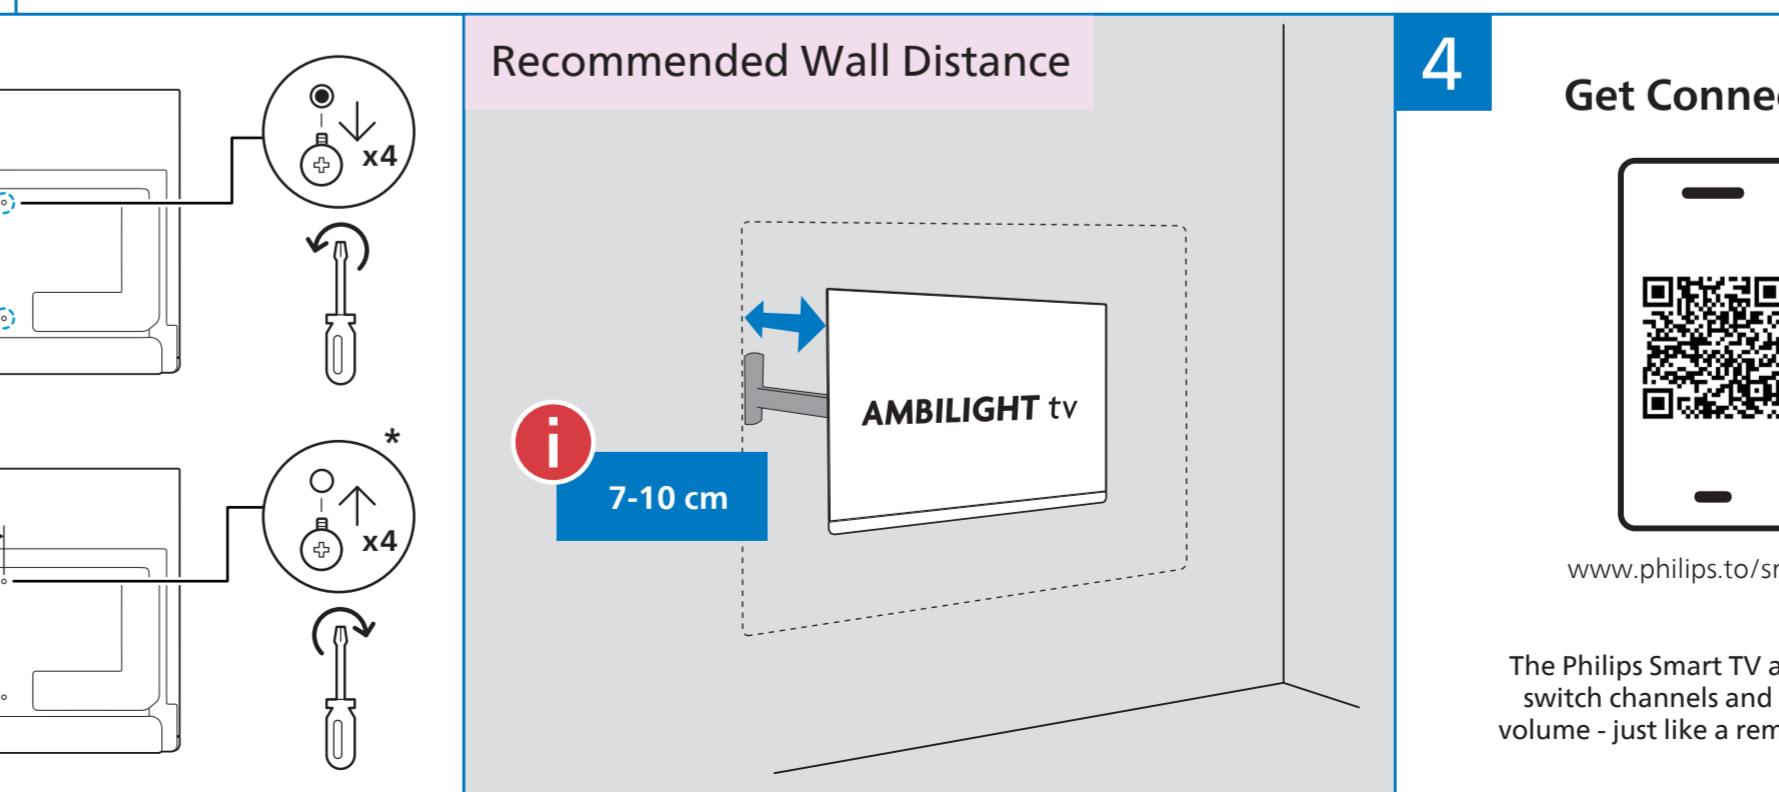

## AMBILIGHT tv

Quick Start Guide

OLED910 Series

Tool needed for assembly

Sound by  
**Bowers & Wilkins**

Diagonal (inch/cm)	X (mm)	Y (mm)	Screw Size	Screw Length (mm)
55" / 139	300	300	M6	10-15
65" / 164	300	300	M6	10-15
77" / 194	400	300	M6	10-22